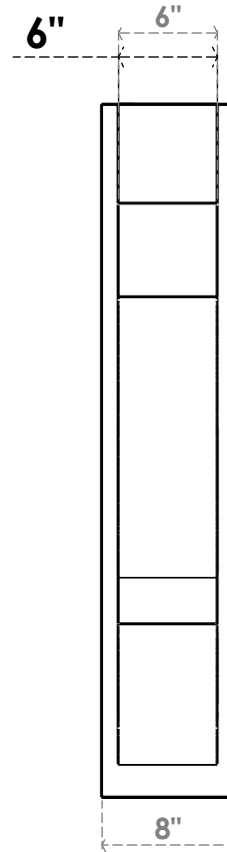

ITEM NUMBER: OUTUROC060X080X34000X42000X060X020X060BOA44RCPR

6"W TOP X 8"W BACK X 34"D X 42"H X 6"T TOP X 2"T BACK TIMBERTHANE ROUGH CEDAR BALBOA FAUX WOOD OPEN OUTLOOKER, BLOCK TOP AND BACK, 6"W CLOSED BRACE, PRIMED TAN

SIDE PROFILE

FRONT PROFILE

ISOMETRIC

GENERATED DATE : 07/05/2023

EKENA MILLWORK
2300 WEST MAIN ST.
CLARKSVILLE, TX 75426
TOLL FREE: 866-607-0453
WWW.EKENAMILLWORK.COM

NOTES

1. INSTALLATION TO BE COMPLETED IN ACCORDANCE WITH MANUFACTURER'S SPECIFICATIONS.
2. DRAWING MAY NOT BE TO SCALE
3. THIS DRAWING IS INTENDED FOR DESIGN AND PLANNING PURPOSES ONLY.
4. ALL INFORMATION CONTAINED HEREIN WAS CURRENT AT THE TIME OF DEVELOPMENT BUT MUST BE REVIEWED AND APPROVED BY THE PRODUCT MANUFACTURER TO BE CONSIDERED ACCURATE.
5. TIMBERTHANE ARCHITECTURAL PRODUCTS ARE MADE FROM HIGH DENSITY URETHANE AND COME FACTORY PRIMED