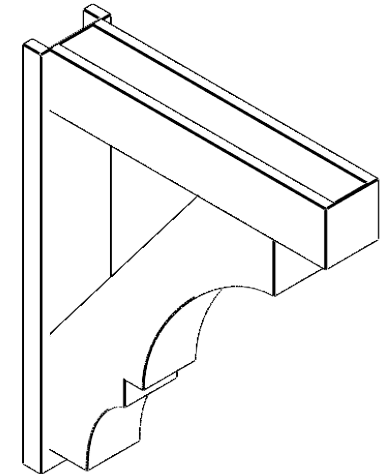

ITEM NUMBER: OUTUROC060X080X34000X42000X060X020X060BOA44RCPR

6"W TOP X 8"W BACK X 34"D X 42"H X 6"T TOP X 2"T BACK TIMBERTHANE ROUGH CEDAR BALBOA FAUX WOOD OPEN OUTLOOKER, BLOCK TOP AND BACK, 6"W CLOSED BRACE, PRIMED TAN

SIDE PROFILE

FRONT PROFILE

ISOMETRIC

GENERATED DATE : 07/05/2023

EKENA MILLWORK
2300 WEST MAIN ST.
CLARKSVILLE, TX 75426
TOLL FREE: 866-607-0453
WWW.EKENAMILLWORK.COM

NOTES

1. INSTALLATION TO BE COMPLETED IN ACCORDANCE WITH MANUFACTURER'S SPECIFICATIONS.
2. DRAWING MAY NOT BE TO SCALE
3. THIS DRAWING IS INTENDED FOR DESIGN AND PLANNING PURPOSES ONLY.
4. ALL INFORMATION CONTAINED HEREIN WAS CURRENT AT THE TIME OF DEVELOPMENT BUT MUST BE REVIEWED AND APPROVED BY THE PRODUCT MANUFACTURER TO BE CONSIDERED ACCURATE.
5. TIMBERTHANE ARCHITECTURAL PRODUCTS ARE MADE FROM HIGH DENSITY URETHANE AND COME FACTORY PRIMED