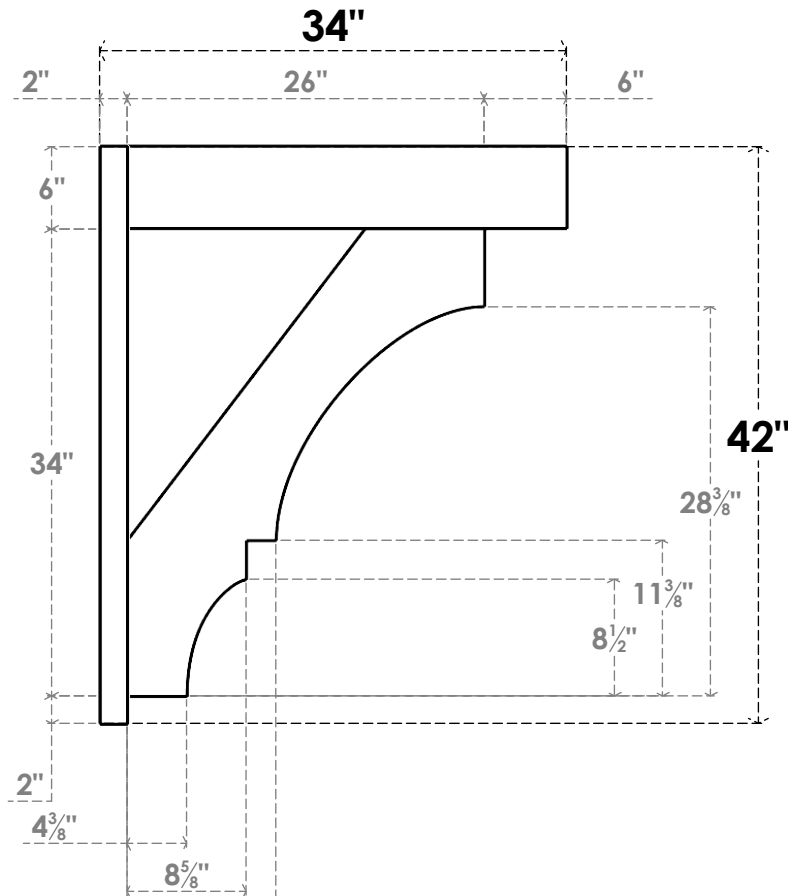

ITEM NUMBER: OUTUROC060X080X34000X42000X060X020X060BOA44RCPR

6"W TOP X 8"W BACK X 34"D X 42"H X 6"T TOP X 2"T BACK TIMBERTHANE ROUGH CEDAR BALBOA FAUX WOOD OPEN OUTLOOKER, BLOCK TOP AND BACK, 6"W CLOSED BRACE, PRIMED TAN

SIDE PROFILE

FRONT PROFILE

ISOMETRIC

GENERATED DATE : 07/05/2023

EKENA MILLWORK
2300 WEST MAIN ST.
CLARKSVILLE, TX 75426
TOLL FREE: 866-607-0453
WWW.EKENAMILLWORK.COM

NOTES

1. INSTALLATION TO BE COMPLETED IN ACCORDANCE WITH MANUFACTURER'S SPECIFICATIONS.
2. DRAWING MAY NOT BE TO SCALE
3. THIS DRAWING IS INTENDED FOR DESIGN AND PLANNING PURPOSES ONLY.
4. ALL INFORMATION CONTAINED HEREIN WAS CURRENT AT THE TIME OF DEVELOPMENT BUT MUST BE REVIEWED AND APPROVED BY THE PRODUCT MANUFACTURER TO BE CONSIDERED ACCURATE.
5. TIMBERTHANE ARCHITECTURAL PRODUCTS ARE MADE FROM HIGH DENSITY URETHANE AND COME FACTORY PRIMED