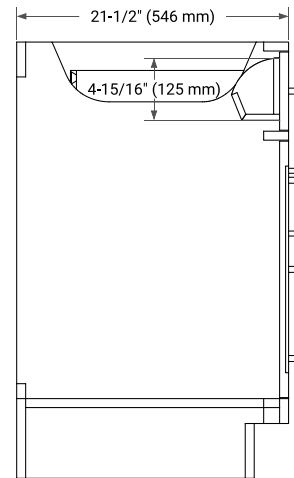

36" LEFT OFFSET CABINET

BASE CABINET DIMENSIONS

36" W x 21.5" D x 34.5" H

FEATURES

- Solid wood frame & plywood panels
- Dovetail drawers and joints
- Soft closing doors & drawers

HARDWARE FINISHES*

Brushed Nickel   Satin Brass   Matte Black   Polished Chrome

Hardware comes preinstalled with the illustrated option. Other finishes are available on our online store if you prefer a different one.

AVAILABLE COLORS

White   Grey   Midnight Blue   Oak

SIDE VIEW