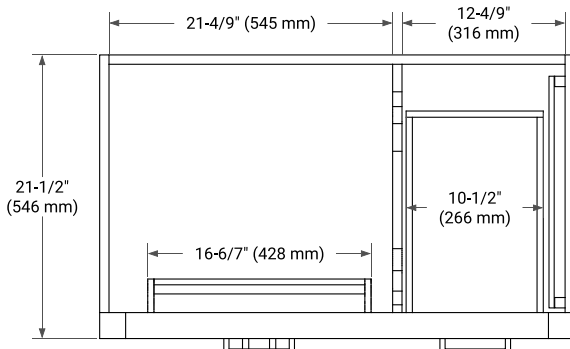

36" LEFT OFFSET CABINET

BASE CABINET DIMENSIONS

36" W x 21.5" D x 34.5" H

FEATURES

- Solid wood frame & plywood panels
- Dovetail drawers and joints
- Soft closing doors & drawers

HARDWARE FINISHES*

Brushed Nickel   Satin Brass   Matte Black   Polished Chrome

Hardware comes preinstalled with the illustrated option. Other finishes are available on our online store if you prefer a different one.

AVAILABLE COLORS

White   Grey   Midnight Blue   Oak

PLAN VIEW