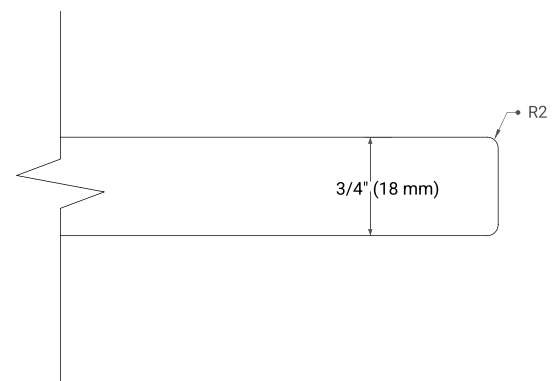

EDGE SIDE VIEW