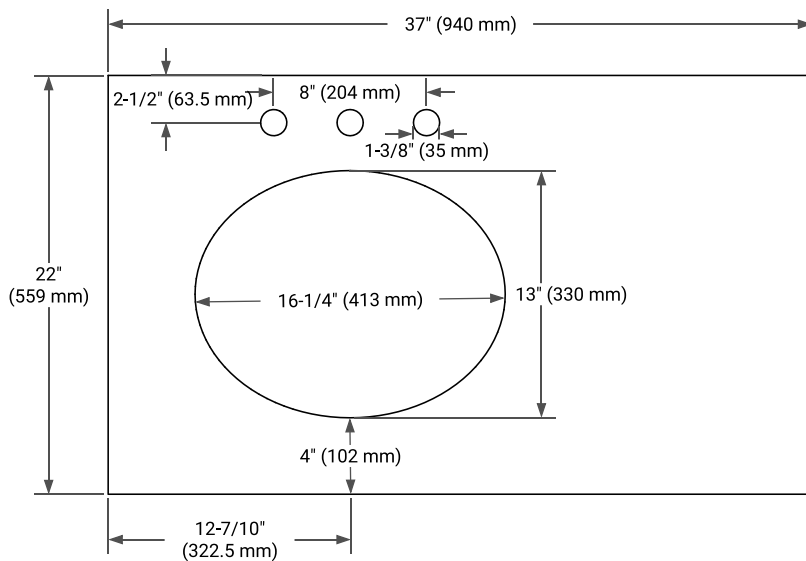

37" LEFT OVAL SINK COUNTERTOP WITH 0.75" THICKNESS

OVERALL DIMENSIONS

37" W x 22" D x 0.75" H

COUNTERTOP OPTIONS

FEATURES

- Solid countertop with mitered edges & seams
- Undermount white oval sink
- Pre-drilled for 8" widespread faucet

INCLUDED

- Countertop
- Matching Backsplash
- Oval Sink

COUNTERTOP PLAN VIEW