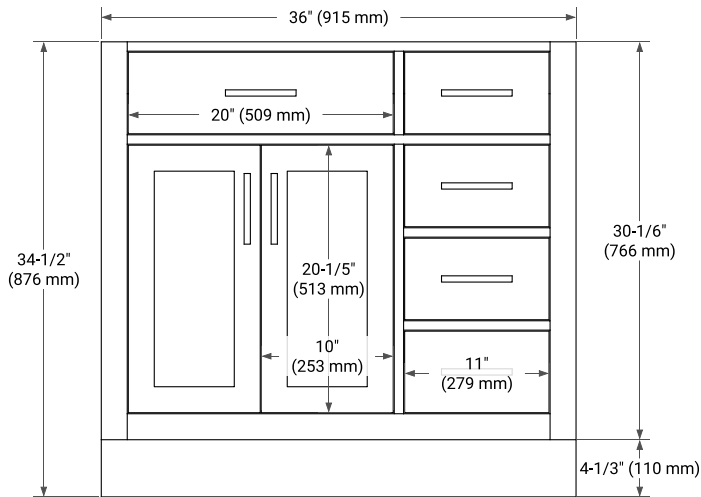

AVAILABLE COLORS

White   Grey   Midnight Blue   Oak

FRONT VIEW