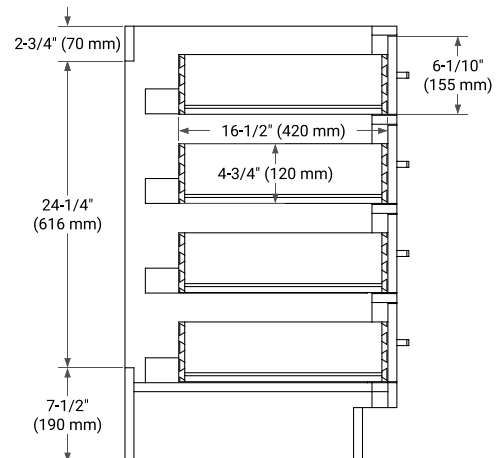

## BASE CABINET DIMENSIONS

36" W x 21.5" D x 34.5" H

# 37" LEFT OVAL SINK COUNTERTOP WITH 0.75" THICKNESS

## OVERALL DIMENSIONS

37" W x 22" D x 0.75" H