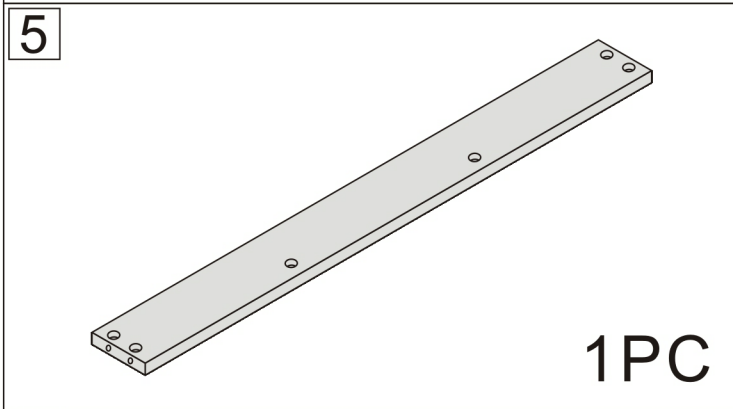

Bathroom cabinet

2 Persons

L1158*W488*H836MM

Installation Instructions

Notes: Don't tighten screws completely at first, just in case parts were assembled wrongly and need disassemble. Tighten screws at last when all parts are put together.

X2

Disassembly and installation of accessories

A 42PCS  15*10mm	B 42PCS  6*28mm	C 52PCS  3.5*14mm	D 20PCS  3.5*35mm	E 8PCS  4*18	F 4PCS  6mm	G 16PCS  6*15mm	H 4PCS  128 handles	
I 2PCS  Three-section Rail	J 2PCS  Straight bend	L 2PCS  Mid bend						