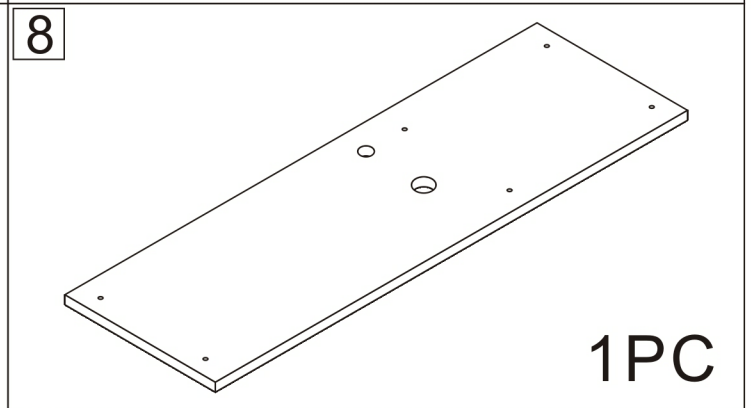

Bathroom cabinet

2 Persons

L1158*W488*H836MM

Installation Instructions

Notes: Don't tighten screws completely at first, just in case parts were assembled wrongly and need disassemble. Tighten screws at last when all parts are put together.

X2

Disassembly and installation of accessories

A 42PCS  15*10mm	B 42PCS  6*28mm	C 52PCS  3.5*14mm	D 20PCS  3.5*35mm	E 8PCS  4*18	F 4PCS  6mm	G 16PCS  6*15mm	H 4PCS  128 handles	
I 2PCS  Three-section Rail	J 2PCS  Straight bend	L 2PCS  Mid bend						