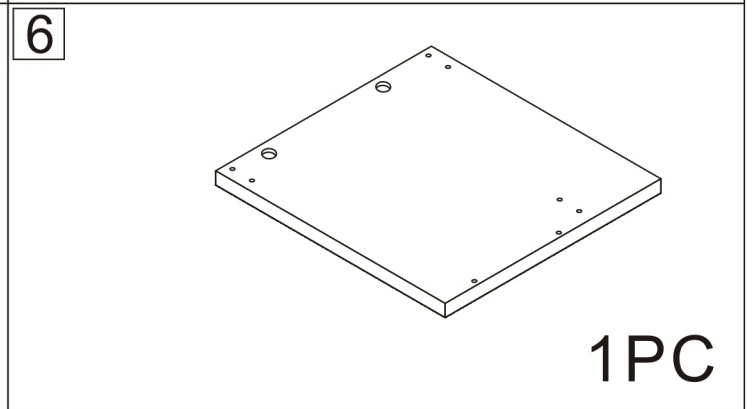

Bathroom cabinet

2 Persons

L1158*W488*H836MM

Installation Instructions

Notes: Don't tighten screws completely at first, just in case parts were assembled wrongly and need disassemble. Tighten screws at last when all parts are put together.

X2

Disassembly and installation of accessories

A 42PCS  15*10mm	B 42PCS  6*28mm	C 52PCS  3.5*14mm	D 20PCS  3.5*35mm	E 8PCS  4*18	F 4PCS  6mm	G 16PCS  6*15mm	H 4PCS  128 handles	
I 2PCS  Three-section Rail	J 2PCS  Straight bend	L 2PCS  Mid bend						

11

right

left

2PCS

12

2PCS

13

Front

Back

2PCS

14

Back

Front

1PC

15

Back