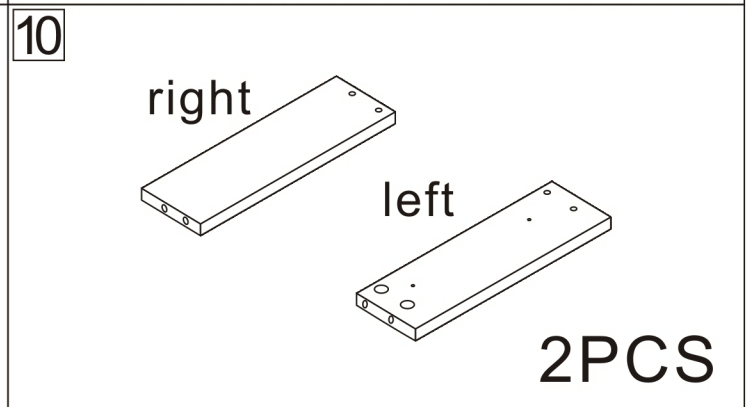

Bathroom cabinet

2 Persons

L1158*W488*H836MM

Installation Instructions

Notes: Don't tighten screws completely at first, just in case parts were assembled wrongly and need disassemble. Tighten screws at last when all parts are put together.

X2

Disassembly and installation of accessories

A 42PCS  15*10mm	B 42PCS  6*28mm	C 52PCS  3.5*14mm	D 20PCS  3.5*35mm	E 8PCS  4*18	F 4PCS  6mm	G 16PCS  6*15mm	H 4PCS  128 handles	
I 2PCS  Three-section Rail	J 2PCS  Straight bend	L 2PCS  Mid bend						