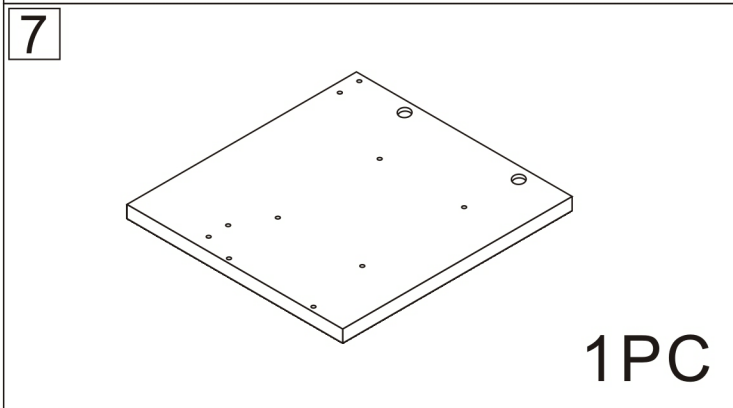

Bathroom cabinet

2 Persons

L1158*W488*H836MM

Installation Instructions

Notes: Don't tighten screws completely at first, just in case parts were assembled wrongly and need disassemble. Tighten screws at last when all parts are put together.

X2

Disassembly and installation of accessories

A 42PCS  15*10mm	B 42PCS  6*28mm	C 52PCS  3.5*14mm	D 20PCS  3.5*35mm	E 8PCS  4*18	F 4PCS  6mm	G 16PCS  6*15mm	H 4PCS  128 handles	
I 2PCS  Three-section Rail	J 2PCS  Straight bend	L 2PCS  Mid bend						

11

right

left

2PCS

12

2PCS

13

Front