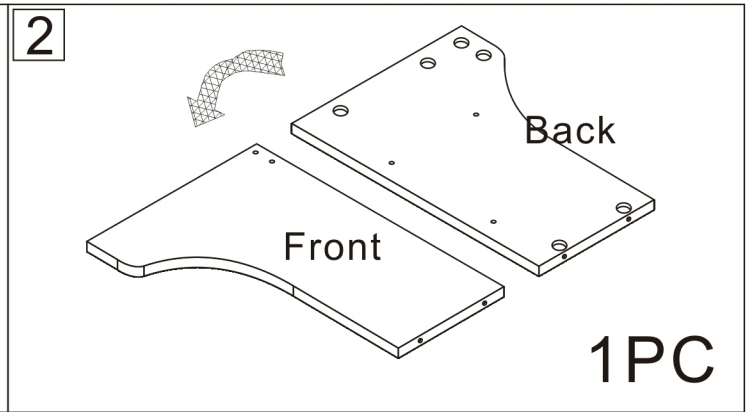

Bathroom cabinet

2 Persons

L1158*W488*H836MM

Installation Instructions

Notes: Don't tighten screws completely at first, just in case parts were assembled wrongly and need disassemble. Tighten screws at last when all parts are put together.

X2

Disassembly and installation of accessories

A 42PCS  15*10mm	B 42PCS  6*28mm	C 52PCS  3.5*14mm	D 20PCS  3.5*35mm	E 8PCS  4*18	F 4PCS  6mm	G 16PCS  6*15mm	H 4PCS  128 handles	
I 2PCS  Three-section Rail	J 2PCS  Straight bend	L 2PCS  Mid bend						