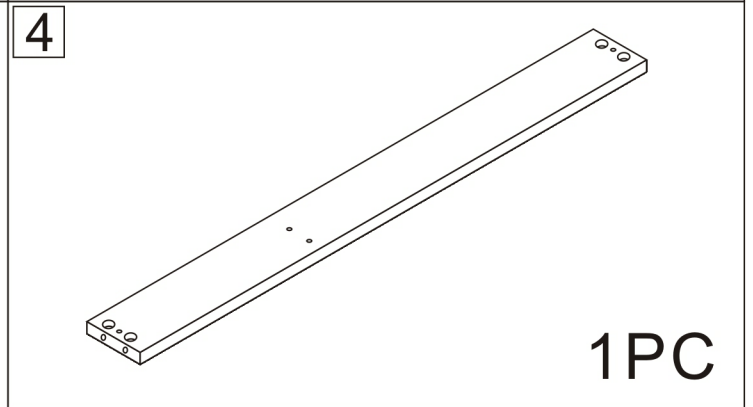

Bathroom cabinet

2 Persons

L1158*W488*H836MM

Installation Instructions

Notes: Don't tighten screws completely at first, just in case parts were assembled wrongly and need disassemble. Tighten screws at last when all parts are put together.

X2

Disassembly and installation of accessories

A 42PCS  15*10mm	B 42PCS  6*28mm	C 52PCS  3.5*14mm	D 20PCS  3.5*35mm	E 8PCS  4*18	F 4PCS  6mm	G 16PCS  6*15mm	H 4PCS  128 handles	
I 2PCS  Three-section Rail	J 2PCS  Straight bend	L 2PCS  Mid bend						