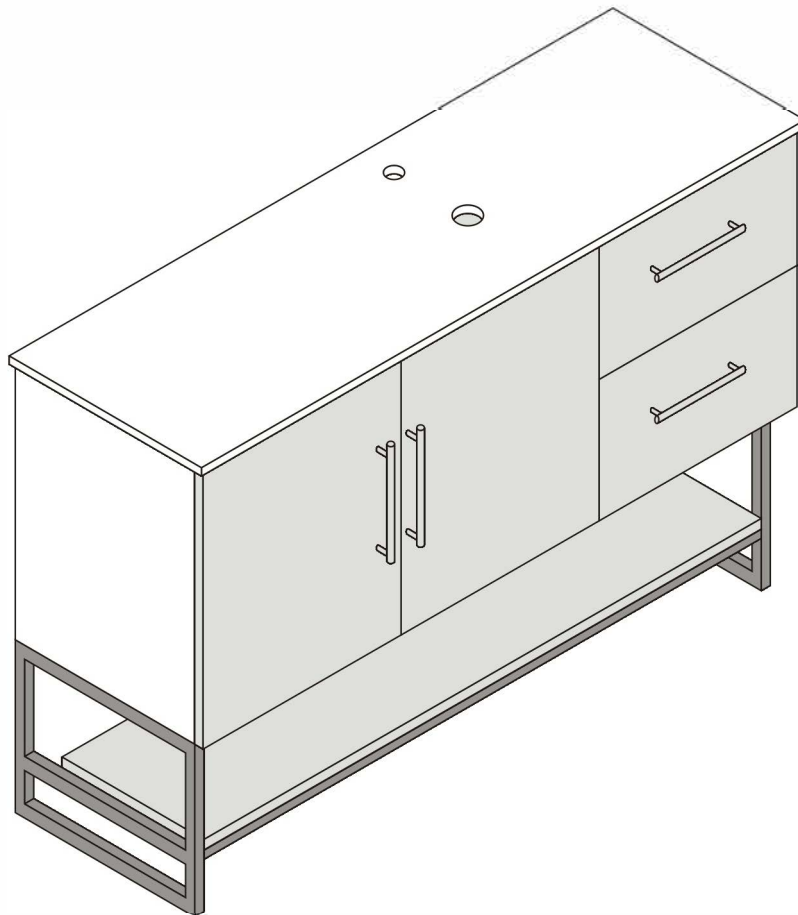

Bathroom cabinet

2 Persons

L1158*W488*H836MM

Installation Instructions

Notes: Don't tighten screws completely at first, just in case parts were assembled wrongly and need disassemble. Tighten screws at last when all parts are put together.

X2

Disassembly and installation of accessories

A 42PCS  15*10mm	B 42PCS  6*28mm	C 52PCS  3.5*14mm	D 20PCS  3.5*35mm	E 8PCS  4*18	F 4PCS  6mm	G 16PCS  6*15mm	H 4PCS  128 handles	
I 2PCS  Three-section Rail	J 2PCS  Straight bend	L 2PCS  Mid bend						

Back

2PCS

14

Back

Front

1PC

15

Back