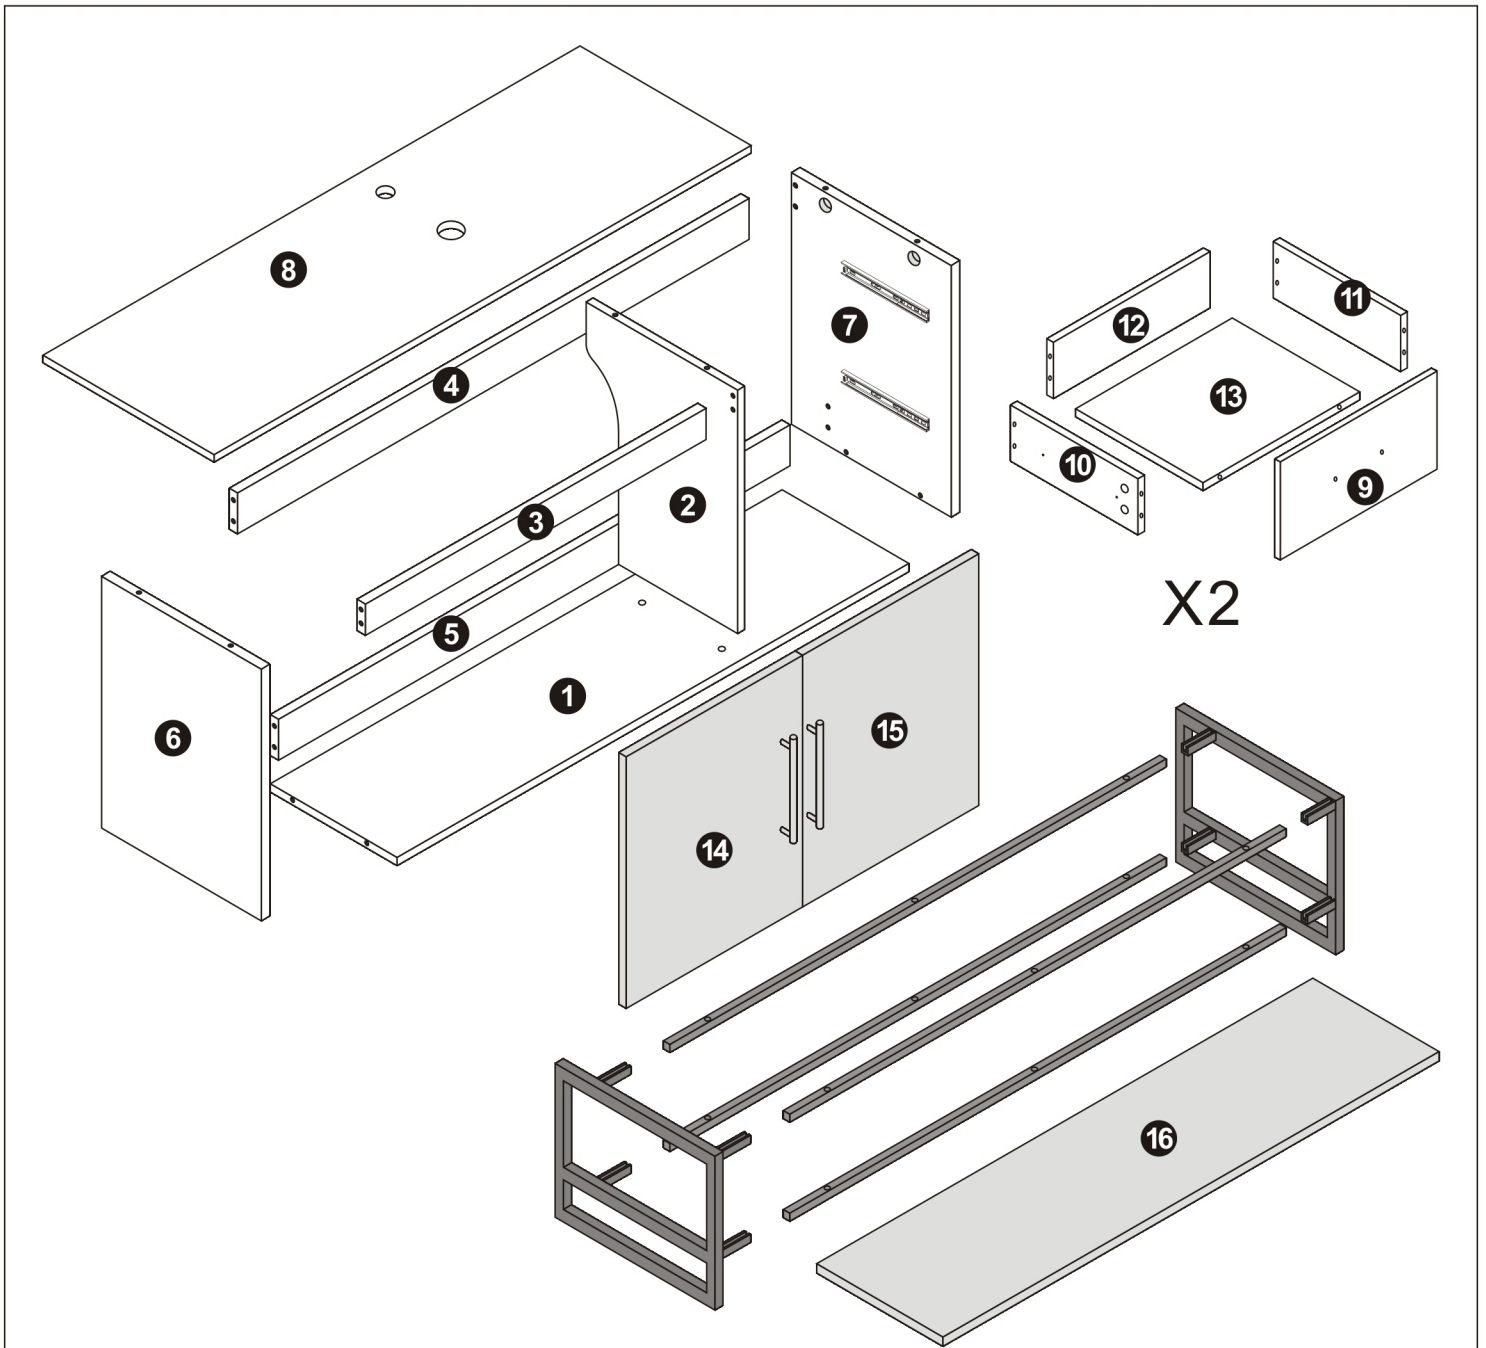

Bathroom cabinet

2 Persons

L1158*W488*H836MM

Installation Instructions

Notes: Don't tighten screws completely at first, just in case parts were assembled wrongly and need disassemble. Tighten screws at last when all parts are put together.

X2

Disassembly and installation of accessories

A 42PCS  15*10mm	B 42PCS  6*28mm	C 52PCS  3.5*14mm	D 20PCS  3.5*35mm	E 8PCS  4*18	F 4PCS  6mm	G 16PCS  6*15mm	H 4PCS  128 handles	
I 2PCS  Three-section Rail	J 2PCS  Straight bend	L 2PCS  Mid bend						

Back

2PCS

14

Back

Front

1PC

15

Back

I ₁	4PCS
Three-section Rail	

3

C	8PCS
3.5*14mm	

I ₁	4PCS
12 inch Three-section Rail	

4

A	2PCS
	
15*10mm	

5

A	2PCS
	
15*10mm	