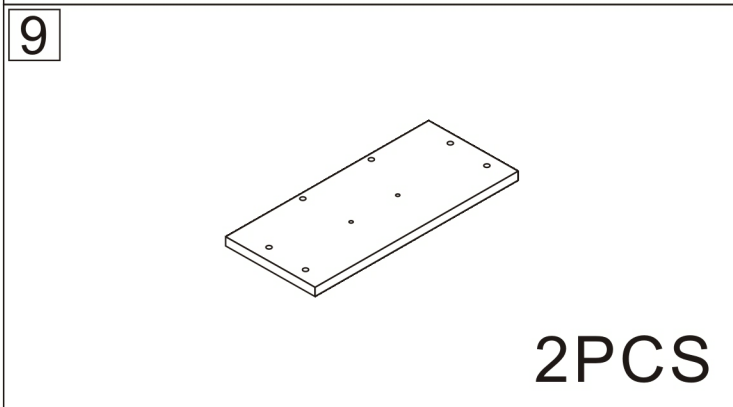

Bathroom cabinet

2 Persons

L1158*W488*H836MM

Installation Instructions

Notes: Don't tighten screws completely at first, just in case parts were assembled wrongly and need disassemble. Tighten screws at last when all parts are put together.

X2

Disassembly and installation of accessories

A 42PCS  15*10mm	B 42PCS  6*28mm	C 52PCS  3.5*14mm	D 20PCS  3.5*35mm	E 8PCS  4*18	F 4PCS  6mm	G 16PCS  6*15mm	H 4PCS  128 handles	
I 2PCS  Three-section Rail	J 2PCS  Straight bend	L 2PCS  Mid bend						