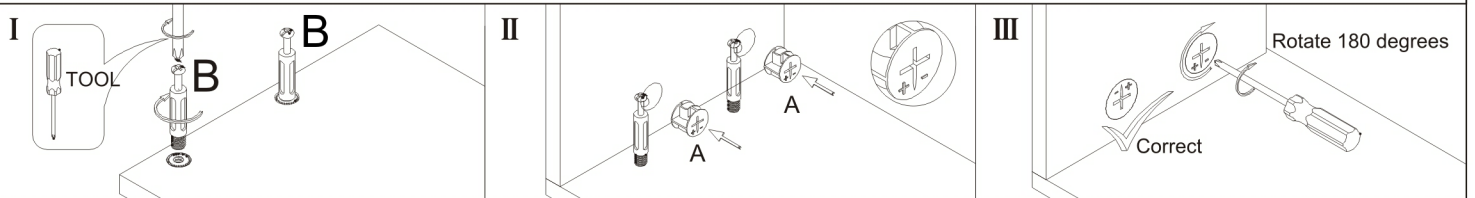

Disassembly and installation of accessories

A 42PCS 15*10mm	B 42PCS 6*28mm	C 52PCS 3.5*14mm	D 20PCS 3.5*35mm	E 8PCS 4*18	F 4PCS 6mm	G 16PCS 6*15mm	H 4PCS 128 handles	
I 2PCS Three-section Rail	J 2PCS Straight bend	L 2PCS Mid bend