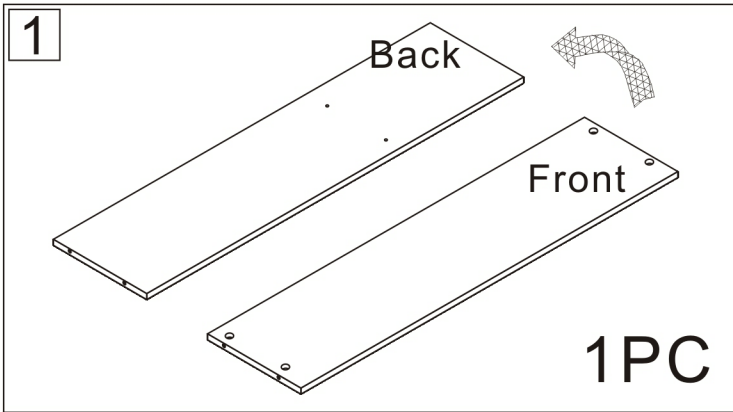

Bathroom cabinet

2 Persons

L1158*W488*H836MM

Installation Instructions

Notes: Don't tighten screws completely at first, just in case parts were assembled wrongly and need disassemble. Tighten screws at last when all parts are put together.

X2

Disassembly and installation of accessories

A 42PCS  15*10mm	B 42PCS  6*28mm	C 52PCS  3.5*14mm	D 20PCS  3.5*35mm	E 8PCS  4*18	F 4PCS  6mm	G 16PCS  6*15mm	H 4PCS  128 handles	
I 2PCS  Three-section Rail	J 2PCS  Straight bend	L 2PCS  Mid bend						