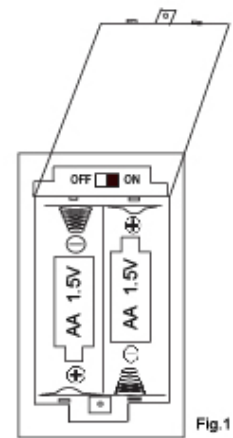

Christmas Wood Blocks - HOPE

DCTT0011

This unit is made for display purposes and is not a toy. Read the following carefully to ensure satisfactory and safe operation of this unit. Carefully remove the product from the packaging so that it does not get damaged. Please keep these instructions for future reference.

FEATURES

1. LED lights illuminate the trees.
2. Cord-free decoration can easily be displayed anywhere indoors.
3. Timer function to preserve battery life (5 hours on, 19 hours off).

OPERATING PROCEDURE

1. Carefully remove all packing materials.
2. Open the battery compartment door at the bottom of the unit.
3. Insert 2 AA batteries with the correct polarity as shown in Fig. 1. Alkaline batteries are strongly recommended for the best performance.
4. Slide the switch to the "ON" position to turn on decoration.
5. To extend battery life slide switch to the "OFF" position when not in use.

TIMER FUNCTION

When the switch is slid to the "ON" position the lights will turn on for approximately 5 hours and then turn off for approximately 19 hours. The 5-hour on and 19-hour off cycle will repeat as long as the switch is left in the "ON" position. If the timer function stops working properly replace the batteries with new ones.