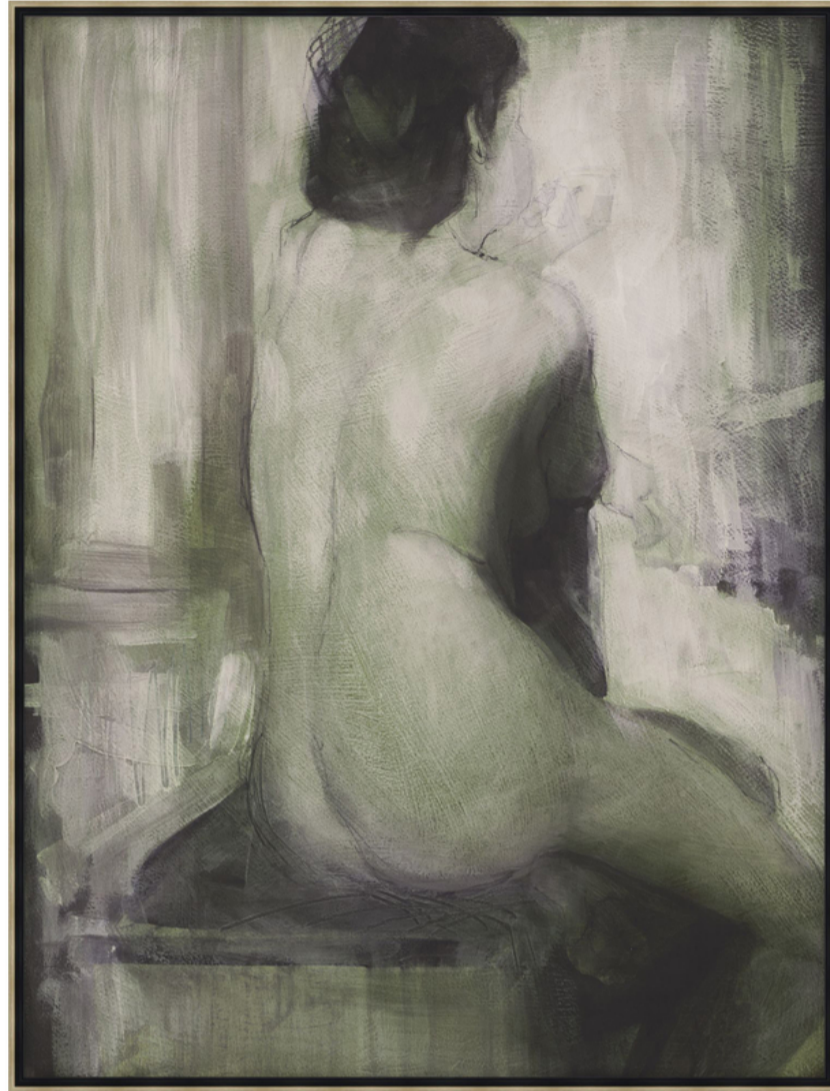

THEODORE ALEXANDER

Quiet Harmony 1

D3114S62272-5166

Plastic Frame

Canvas

Hand Embellished Semi Gloss

F1328 - Warm Silver Floater Frame - Width: 0.375

W 24¼ x D 2 x H 31¼ inches

Material(s):

Collection: Art by TA

Style: Modern / Formal Modern

Type: Décor / Wall Art