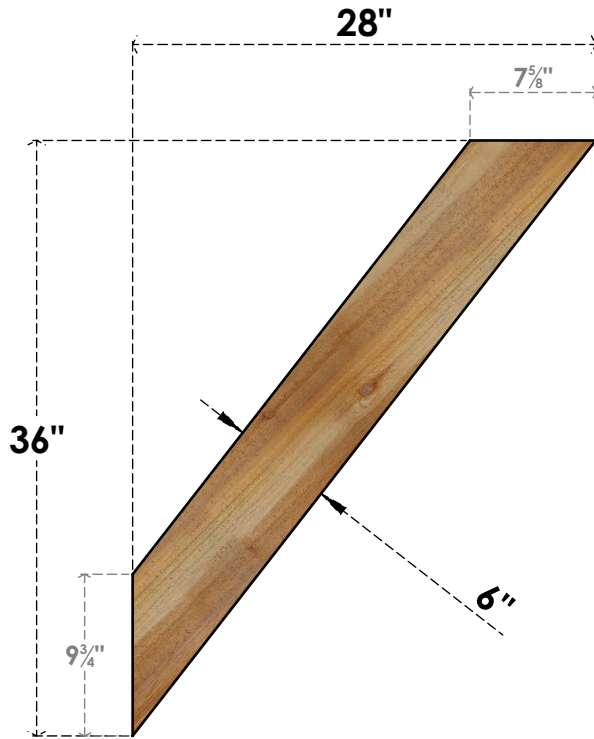

BRC06X28X36TRA00RWR

6"W X 28"D X 36"H TRADITIONAL ROUGH SAWN BRACE, WESTERN RED CEDAR

SIDE

FRONT

EKENA MILLWORK
 2300 WEST MAIN ST.
 CLARKSVILLE, TX 75426
 TOLL FREE: 866-607-0453
 WWW.EKENAMILLWORK.COM

NOTES