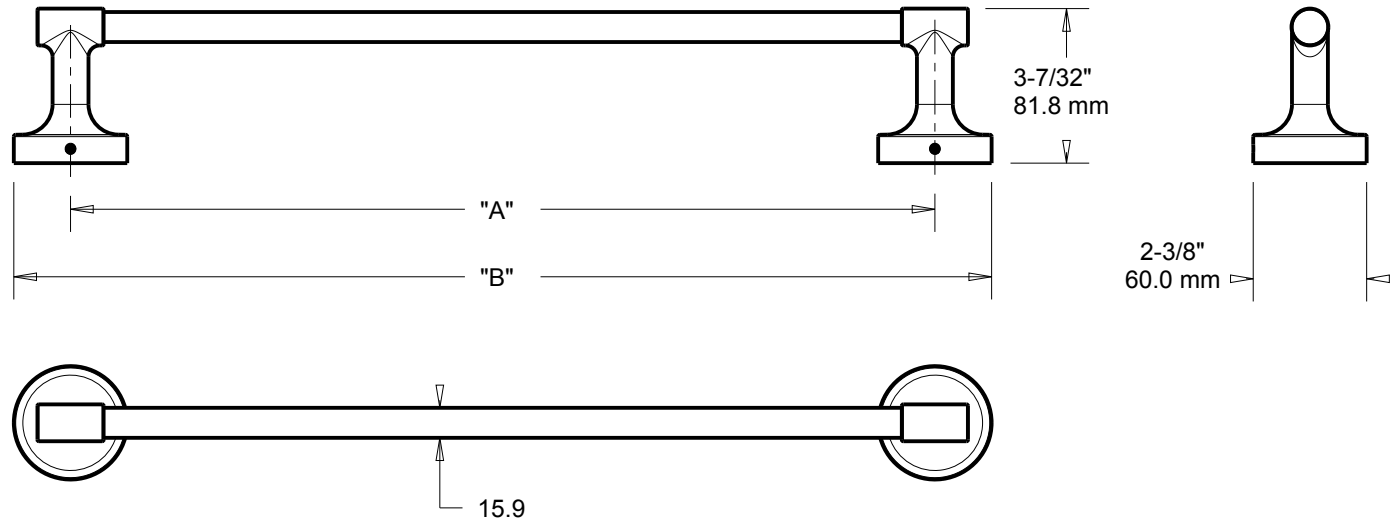

VOISIN EK33 - SET SCREW

18"/24" TOWEL BAR

LENGTH	18" 457.2 mm	24" 609.6 mm
DIM "A"	18" 457.2 mm	24" 609.6 mm
DIM "B"	20-11/32" 517 mm	26-3/8" 669.6 mm

MATERIALS: Post - Zinc Die Cast
Bar - Steel
Wall Plate - Steel, Zinc Plated

INSTALLATION: Mount wall plate bracket(s) per installation instructions with supplied fasteners. Slip product over wall plate(s) and tighten set screws until secure.

OPTIONAL FASTENER INFORMATION:

Wood blocking is preferable behind all wall surfaces. If wood blocking is not available, the following fasteners are suggested: Tile/Masonry - Plastic or Lead Anchors, Plaster/Drywall - Toggle Bolts.

SPECIFICATION: Surface mounted Towel Bar shall be model _____
(fill in model number) by Liberty Hardware Manufacturing Corporation.