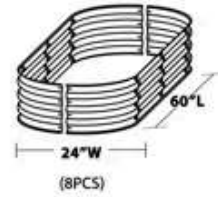

# 9-IN-1 11.1" H MODULAR METAL RAISED GARDEN BED WITH FLEXIBLE CONFIGURATIONS AND LAYOUTS

(STRAIGHT-FORWARD ASSEMBLY STRUCTURE EVER!)

1

2

3

4

5

6