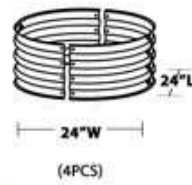

# 9-IN-1 11.1" H MODULAR METAL RAISED GARDEN BED WITH FLEXIBLE CONFIGURATIONS AND LAYOUTS

(STRAIGHT-FORWARD ASSEMBLY STRUCTURE EVER!)

1

2

3

4

5

6