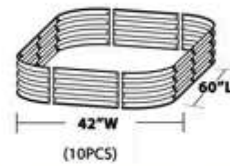

9-IN-1 11.1" H MODULAR METAL RAISED GARDEN BED WITH FLEXIBLE CONFIGURATIONS AND LAYOUTS

(STRAIGHT-FORWARD ASSEMBLY STRUCTURE EVER!)

1

2

3

4

5

6

7

8

9