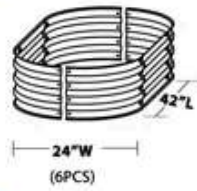

# 9-IN-1 11.1" H MODULAR METAL RAISED GARDEN BED WITH FLEXIBLE CONFIGURATIONS AND LAYOUTS

(STRAIGHT-FORWARD ASSEMBLY STRUCTURE EVER!)

1

2

3

4

5

6