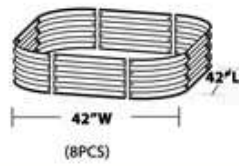

9-IN-1 11.1" H MODULAR METAL RAISED GARDEN BED WITH FLEXIBLE CONFIGURATIONS AND LAYOUTS

(STRAIGHT-FORWARD ASSEMBLY STRUCTURE EVER!)

1

2

3

4

5

6

7

8

9