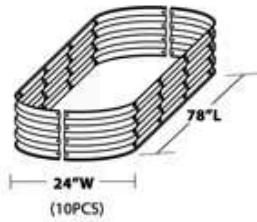

# 9-IN-1 11.1" H MODULAR METAL RAISED GARDEN BED WITH FLEXIBLE CONFIGURATIONS AND LAYOUTS

(STRAIGHT-FORWARD ASSEMBLY STRUCTURE EVER!)

1

2

3

4

5

6