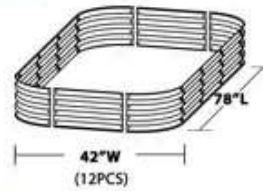

# 9-IN-1 11.1" H MODULAR METAL RAISED GARDEN BED WITH FLEXIBLE CONFIGURATIONS AND LAYOUTS

(STRAIGHT-FORWARD ASSEMBLY STRUCTURE EVER!)

1

2

3

4

5

6