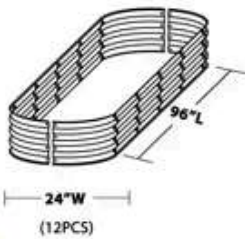

# 9-IN-1 11.1" H MODULAR METAL RAISED GARDEN BED WITH FLEXIBLE CONFIGURATIONS AND LAYOUTS

(STRAIGHT-FORWARD ASSEMBLY STRUCTURE EVER!)

1

2

3

4

5

6