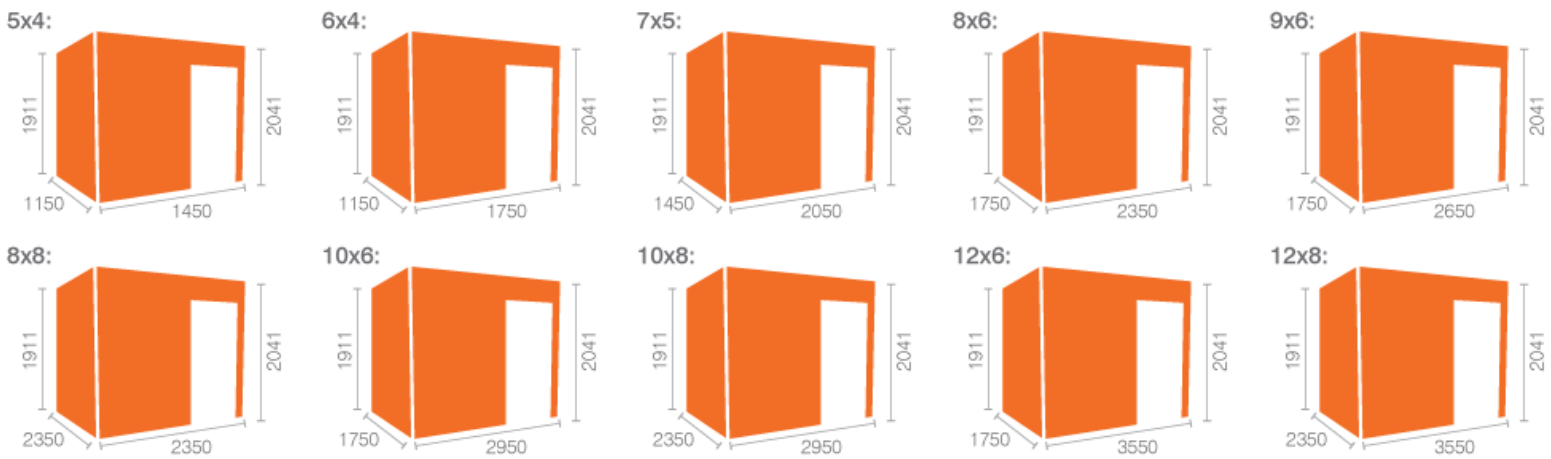

Tiger Shiplap Windowless Pent Shed - Technical Data Sheet

- Superior Grade, 12mm Finish Shiplap T&G Cladding;
- 12mm Thick T&G Roof and Floor – No OSB/Solid Sheet Board;
- Security lock and key system;
- Well braced Single Access Door;
- 28x44mm Finish Rounded Four Corner Framing.

Cladding Material	Shiplap	Cladding Thickness	12
Framing Style	Standard	Framing Size	28mm x 44mm
Roof Material	Tongue & Groove Board	Roof Thickness	12mm
Floor Material	Tongue & Groove Board	Floor Size	12mm
Door Style	Single Fully Boarded Tongue & Groove Door	Door Size	785mm x 1692mm
Window Style	n/a	Window Size	0mm x 0mm
Glazing Thickness	0	Glazing Material	n/a
Roof Covering	Black Mineral Felt	Treatment	TigerSkin Water Based
Locking System	Lock and Key	Material	Selected European Softwoods