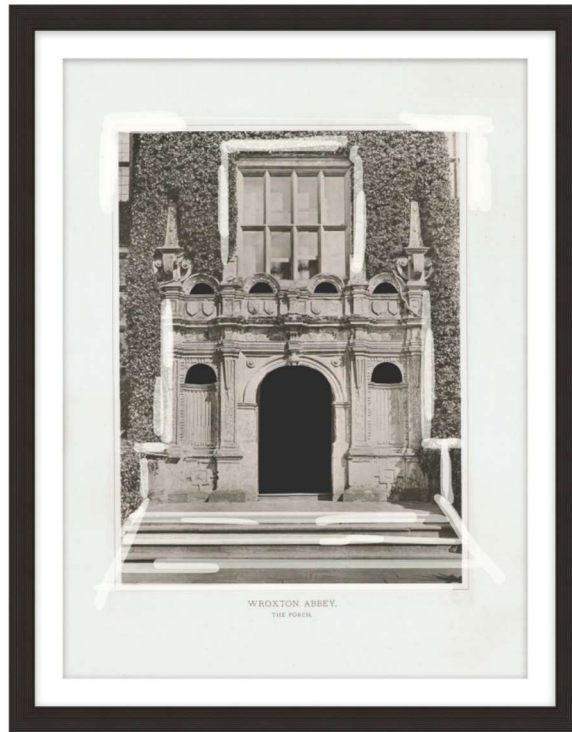

THEODORE ALEXANDER

Architecture Plate Columns 2

D3094S61868-5120

Wood Frame

Textured Paper - Single Matboard

M5 - White Smooth + White Core Width: 1"

F1322 - Black Cap Frame - Width: 1.625

W 30¼ x D 0¾ x H 38¼ inches

Material(s):

Collection: Art by TA

Style: Modern / Formal Modern

Type: Décor / Wall Art