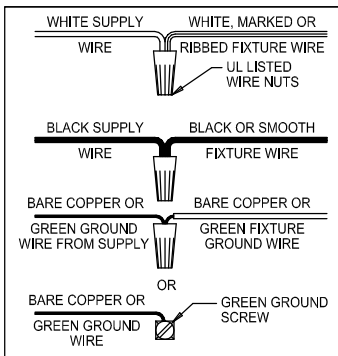

Assembly & Installation Instructions

CAUTION: Read instructions carefully and turn electricity off at main circuit breaker panel before beginning installation.

WARNING - If any Special Control Devices are used with this Fixture, Follow the Instructions Carefully to assure full compliance with N.E.C. requirements. If there are any questions, contact a Qualified Electrical Contractor.

CANOPY MOUNTING & WIRE CONNECTION ASSEMBLY STEPS:

1. D,E → A
2. K → D
3. B,A → C
4. F → A
5. F → P,H
6. F → G
7. H,J → D

ADJUST HEIGHT WITH "D"
 N → A (TO LOCK)
 RÉGLEZ LA HAUTEUR AVEC "D"
 N → A (À VERROUILLER)
 AJUSTA LA ALTURA CON "D"
 N → A (APRETAR)