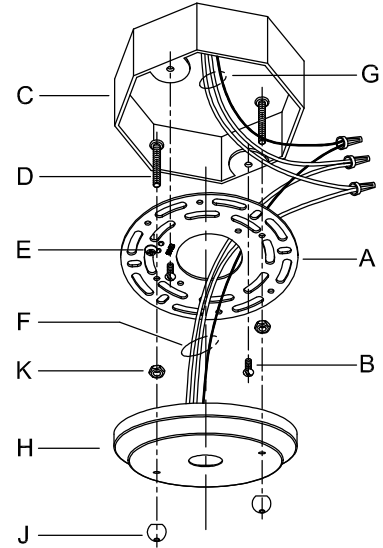

Assembly & Installation Instructions

CAUTION: Read instructions carefully and turn electricity off at main circuit breaker panel before beginning installation.

WARNING - If any Special Control Devices are used with this Fixture, Follow the Instructions Carefully to assure full compliance with N.E.C. requirements. If there are any questions, contact a Qualified Electrical Contractor.

CANOPY MOUNTING & WIRE CONNECTION ASSEMBLY STEPS:

1. D,E → A
2. K → D
3. B,A → C
4. F → A
5. F → P,H
6. F → G
7. H,J → D

ADJUST HEIGHT WITH "D"
 N → A (TO LOCK)
 RÉGLEZ LA HAUTEUR AVEC "D"
 N → A (À VERROUILLER)
 AJUSTA LA ALTURA CON "D"
 N → A (APRETAR)

C,B,G & M
 (NOT FURNISHED)
 (NON FOURNIE)
 (NO INCLUIDA)

FIXTURE ASSEMBLY STEPS:

1. Z → Y
2. M → L

Instructions d'Assemblage et Installation

MISE EN GARDE: Lire les instructions avec soin et couper le courant au disjoncteur central avant de commencer l'installation.