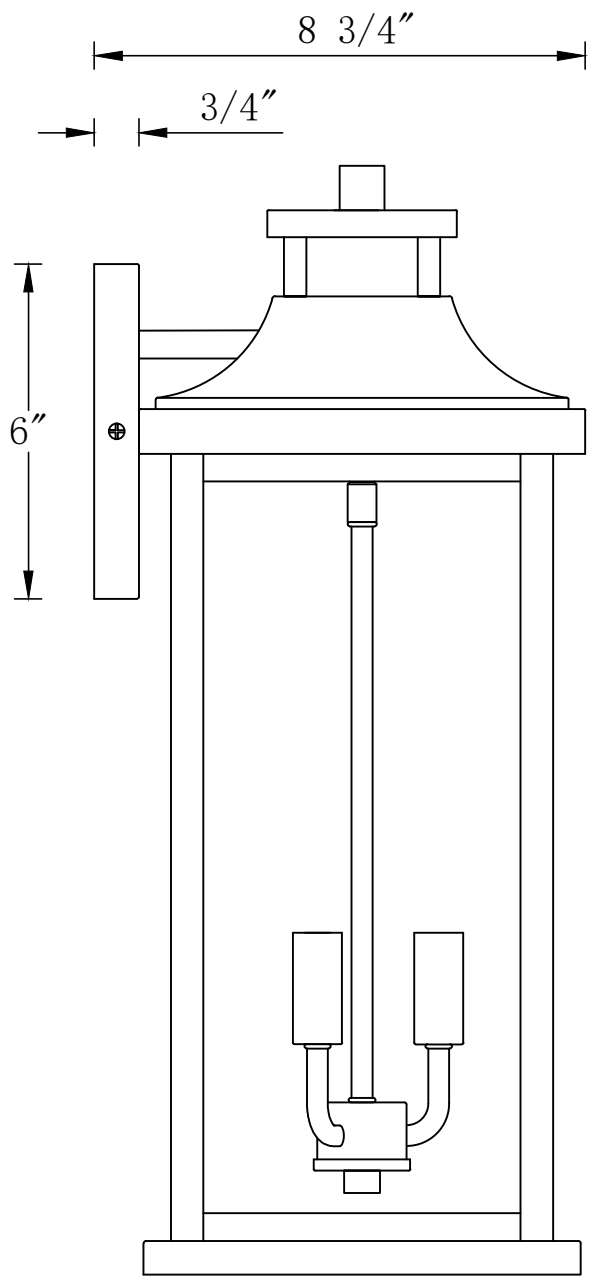

FRONT VIEW

SIDE VIEW

TOP VIEW

19 1/2"

8 3/4"

CA2662-W