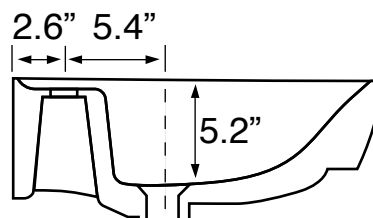

## Installation

- Wall mount installation.

## Configurations

- Single Hole.

## Technical Information

Bowl type:	Single
Installation:	Wall mounted
Bowl Dimensions:	Depth: 5.2" Width: 13.72" Length: 23.7"
Drain hole:	1.75"
Faucet hole:	1.38"
Hole configurations:	1
Weight:	27 lbs