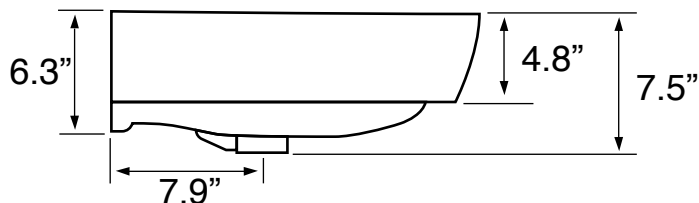

## Technical Information

Bowl type:	Single
Installation:	Wall mounted
Bowl Dimensions:	Depth: 5.2" Width: 13.72" Length: 23.7"
Drain hole:	1.75"
Faucet hole:	1.38"
Hole configurations:	1
Weight:	27 lbs