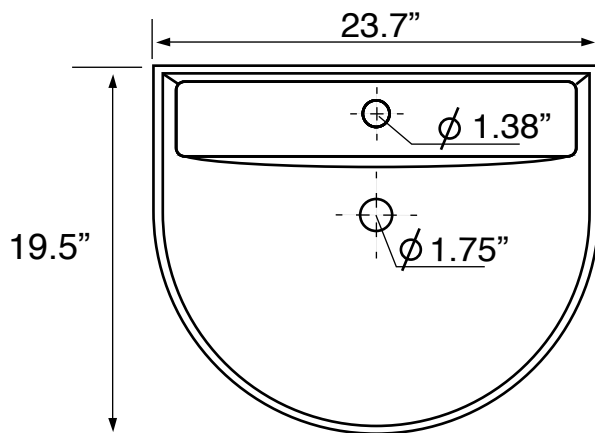

## Installation

- Wall mount installation.

## Configurations

- Single Hole.

## Technical Information

Bowl type:	Single
Installation:	Wall mounted
Bowl Dimensions:	Depth: 5.2" Width: 13.72" Length: 23.7"
Drain hole:	1.75"
Faucet hole:	1.38"
Hole configurations:	1
Weight:	27 lbs