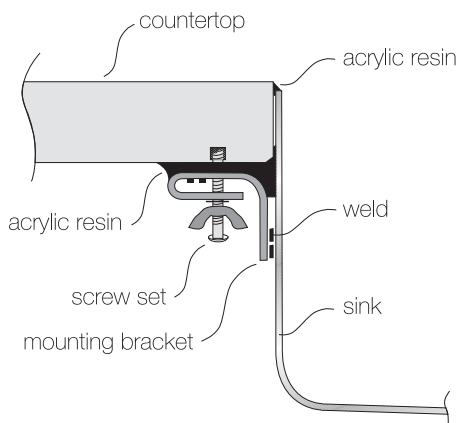

INSTALLATION PROFILE *

Watch the TopZero Sink
Installation video on [YouTube](#)

follow / like us @