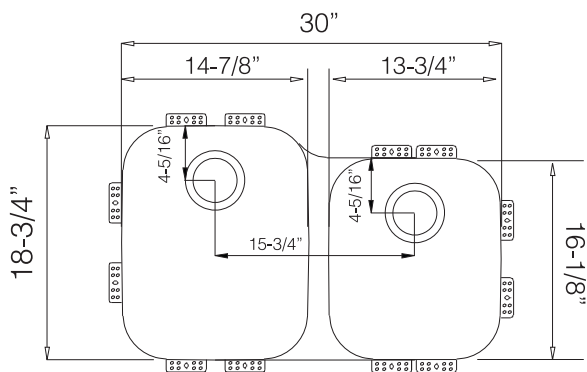

### GENERAL

Fine quality sink bowls formed of 18 gauge BA 304 18/10 nickel bearing stainless steel.

### DESIGN FEATURES

Bowl Depth : 9" large bowl 7" small bowl  
Finish : Soft Satin Finish  
Underside : Aluminum Coated Premium  
Sound Absorbing Pads  
Drain Opening : 3-1/2"

### SINK DIMENSIONS (INCHES)

## SPECIFICATIONS

"U.S. and Foreign Patents Pending"

Recommended Cabinet Size 36"