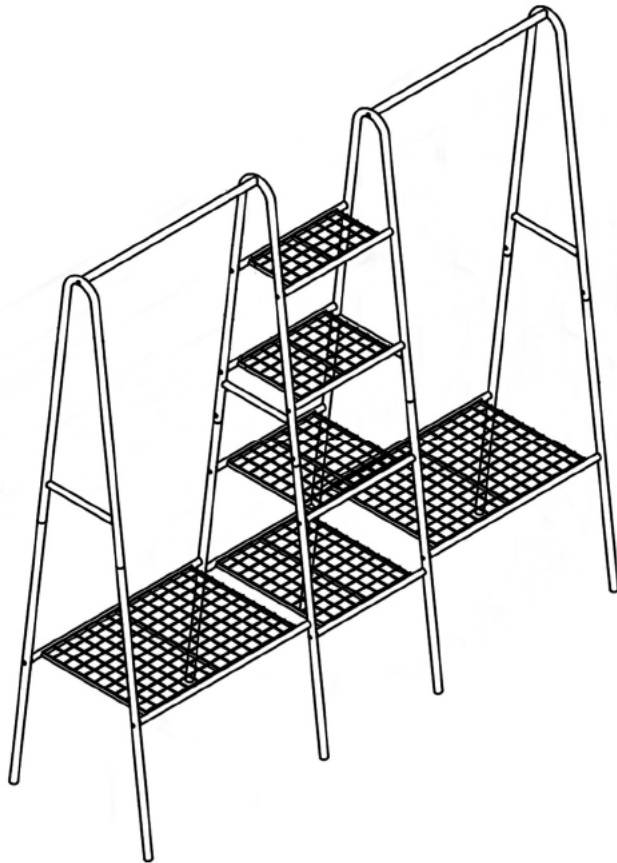

ASSEMBLY INSTRUCTION

WARRANTY:

We stand behind our products & service with confidence! If parts damaged or missing please feel free to contact us for a FREE REPLACEMENT.

We warranty this product to be free from defects in materials. This warranty covers one year from the date of original purchase.

NOTES:

- The item is only intended to be used indoors. The product must be assembled and used in accordance with the provisions of the manual.
- It is recommended that assembly is undertaken by about 2 adults. Please read assembly instructions before assembly and strictly adhere to each step outlined. Estimated assembly time is 30 minutes.

WARNING:

- **WARNING FOR YOUNG CHILDREN** - This product contains small components, please ensure that they are kept away from small children while assembling.