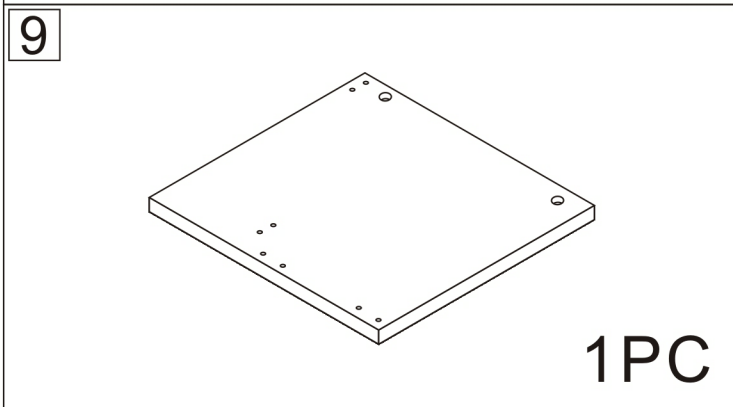

Bathroom cabinet

2 Persons

Installation Instructions

Notes: Don't tighten screws completely at first, just in case parts were assembled wrongly and need disassemble. Tighten screws at last when all parts are put together.

Disassembly and installation of accessories

A 48PCS  15*10mm	B 48PCS  6*28mm	C 57PCS  3.5*14mm	D 12PCS  3.5*30mm	E 10PCS  7*38mm	F 4PCS  8*30mm	G 4PCS  4*18	H 2PCS  128 handles
I 4PCS  Three-section Rail	J 4PCS  Expansion screw	L 2PCS  Corner code	M 2PCS  Pendant				