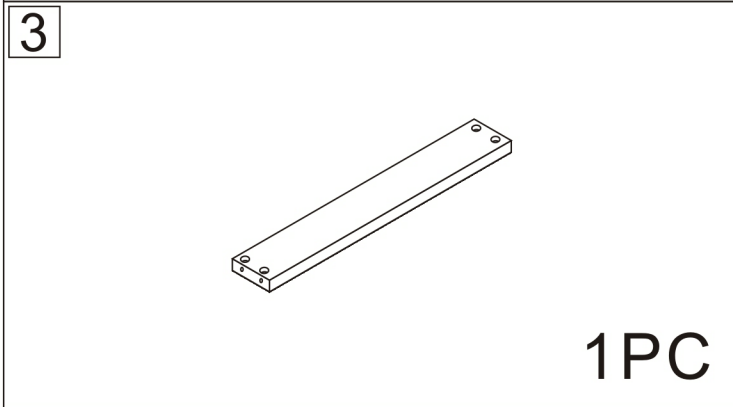

Bathroom cabinet

2 Persons

Installation Instructions

Notes: Don't tighten screws completely at first, just in case parts were assembled wrongly and need disassemble. Tighten screws at last when all parts are put together.

Disassembly and installation of accessories

A 48PCS  15*10mm	B 48PCS  6*28mm	C 57PCS  3.5*14mm	D 12PCS  3.5*30mm	E 10PCS  7*38mm	F 4PCS  8*30mm	G 4PCS  4*18	H 2PCS  128 handles
I 4PCS  Three-section Rail	J 4PCS  Expansion screw	L 2PCS  Corner code	M 2PCS  Pendant				