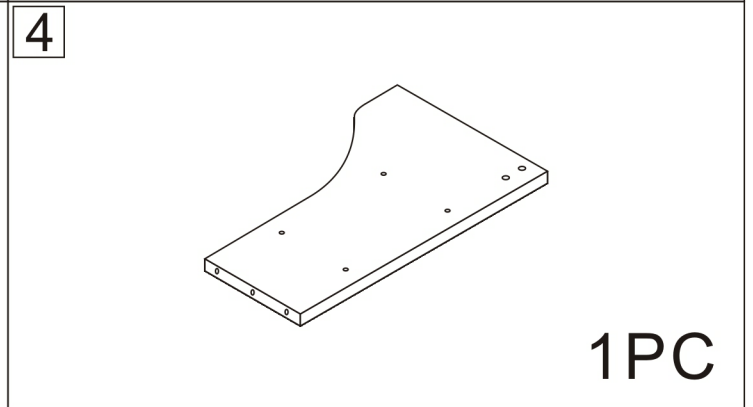

Bathroom cabinet

2 Persons

Installation Instructions

Notes: Don't tighten screws completely at first, just in case parts were assembled wrongly and need disassemble. Tighten screws at last when all parts are put together.

Disassembly and installation of accessories

A 48PCS  15*10mm	B 48PCS  6*28mm	C 57PCS  3.5*14mm	D 12PCS  3.5*30mm	E 10PCS  7*38mm	F 4PCS  8*30mm	G 4PCS  4*18	H 2PCS  128 handles
I 4PCS  Three-section Rail	J 4PCS  Expansion screw	L 2PCS  Corner code	M 2PCS  Pendant				