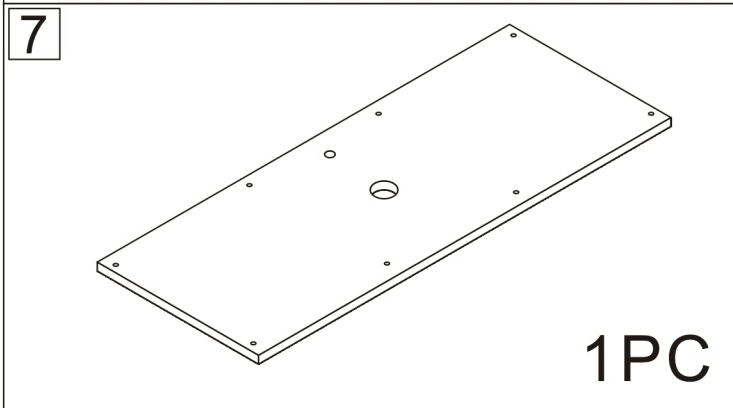

Bathroom cabinet

2 Persons

Installation Instructions

Notes: Don't tighten screws completely at first, just in case parts were assembled wrongly and need disassemble. Tighten screws at last when all parts are put together.

Disassembly and installation of accessories

A 48PCS  15*10mm	B 48PCS  6*28mm	C 57PCS  3.5*14mm	D 12PCS  3.5*30mm	E 10PCS  7*38mm	F 4PCS  8*30mm	G 4PCS  4*18	H 2PCS  128 handles
I 4PCS  Three-section Rail	J 4PCS  Expansion screw	L 2PCS  Corner code	M 2PCS  Pendant				