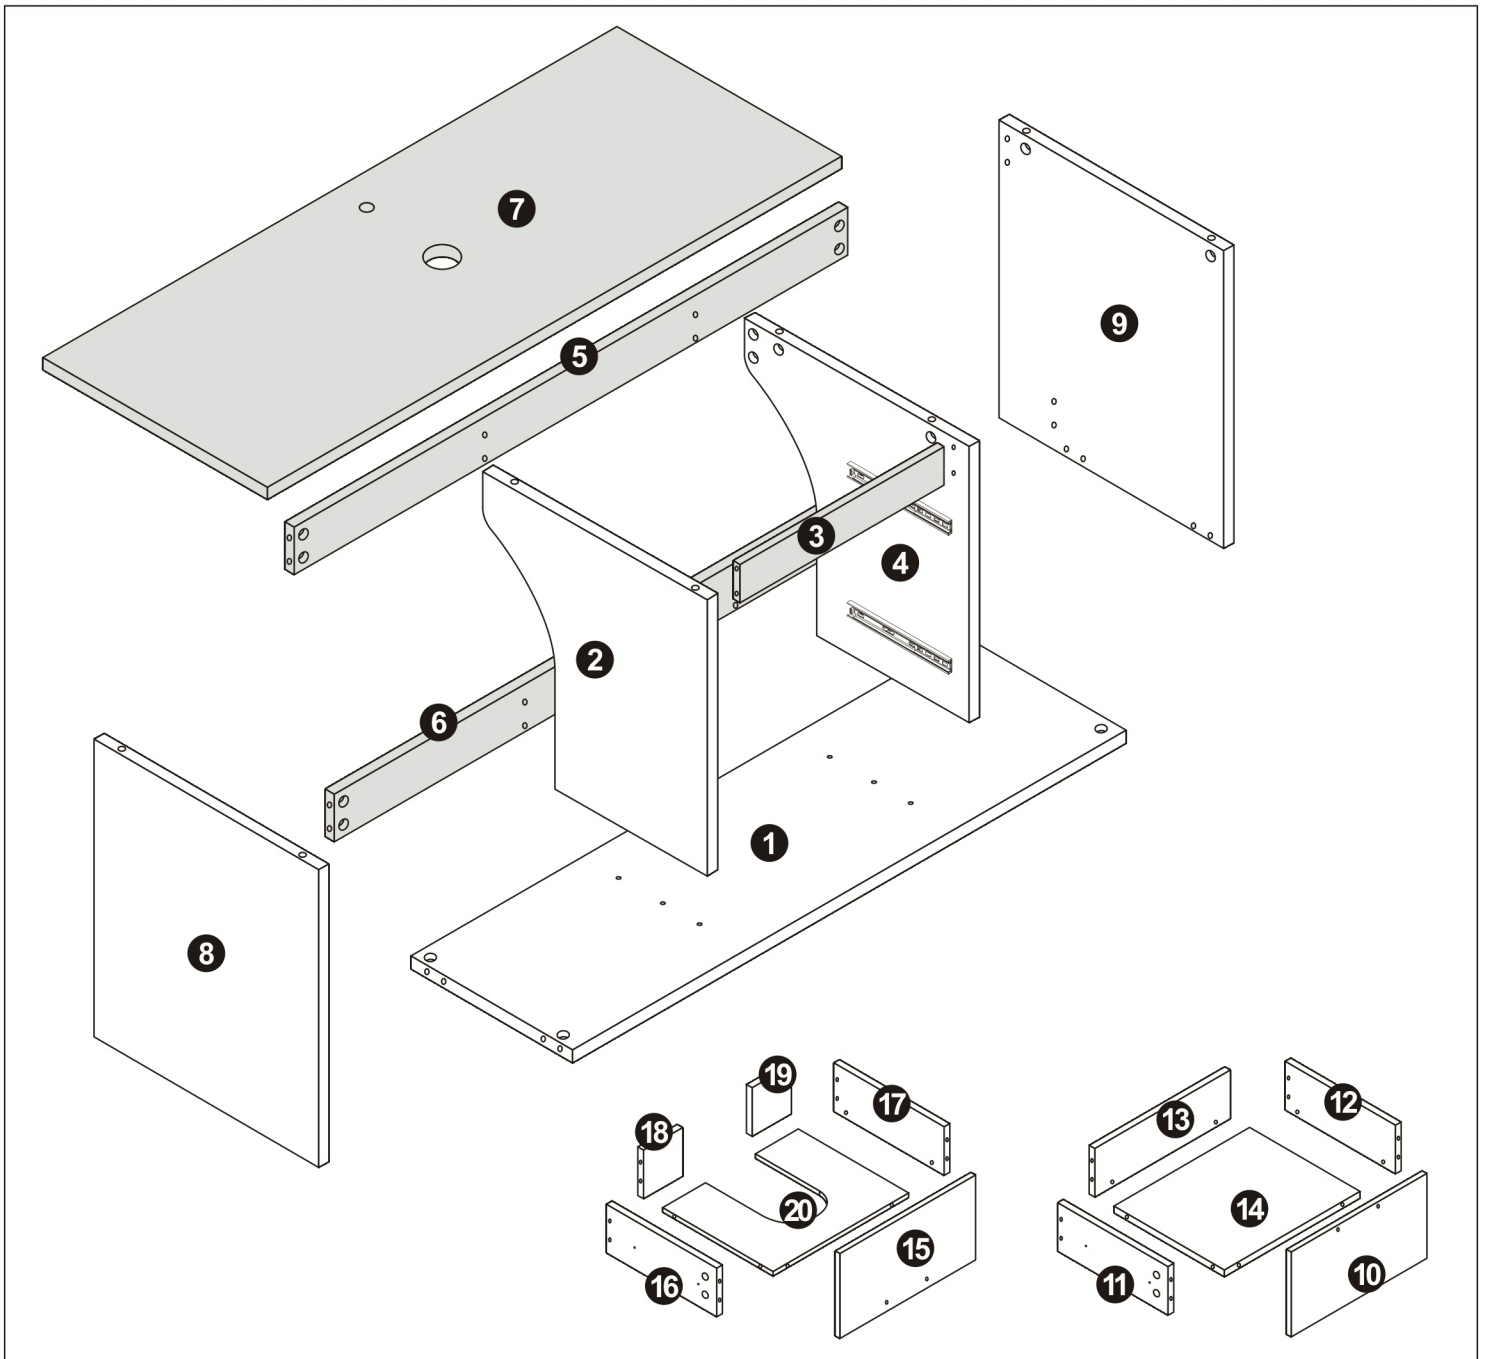

Bathroom cabinet

2 Persons

Installation Instructions

Notes: Don't tighten screws completely at first, just in case parts were assembled wrongly and need disassemble. Tighten screws at last when all parts are put together.

Disassembly and installation of accessories

A 48PCS  15*10mm	B 48PCS  6*28mm	C 57PCS  3.5*14mm	D 12PCS  3.5*30mm	E 10PCS  7*38mm	F 4PCS  8*30mm	G 4PCS  4*18	H 2PCS  128 handles
I 4PCS  Three-section Rail	J 4PCS  Expansion screw	L 2PCS  Corner code	M 2PCS  Pendant				

Bx1

Bx1

B	48PCS
	
6*28mm	

2

Ix4

I ₁	4PCS
Three-section Rail	

3

C	8PCS
3.5*14mm	