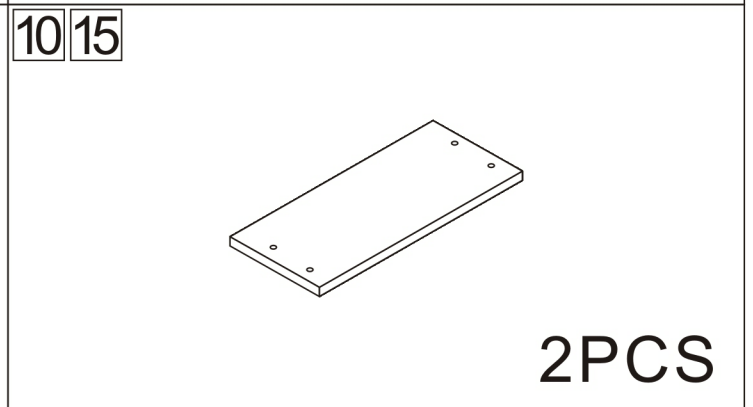

Bathroom cabinet

2 Persons

Installation Instructions

Notes: Don't tighten screws completely at first, just in case parts were assembled wrongly and need disassemble. Tighten screws at last when all parts are put together.

Disassembly and installation of accessories

A 48PCS  15*10mm	B 48PCS  6*28mm	C 57PCS  3.5*14mm	D 12PCS  3.5*30mm	E 10PCS  7*38mm	F 4PCS  8*30mm	G 4PCS  4*18	H 2PCS  128 handles
I 4PCS  Three-section Rail	J 4PCS  Expansion screw	L 2PCS  Corner code	M 2PCS  Pendant				