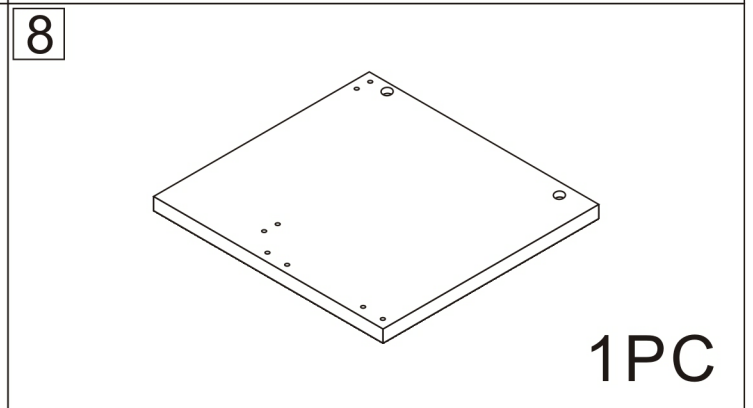

Bathroom cabinet

2 Persons

Installation Instructions

Notes: Don't tighten screws completely at first, just in case parts were assembled wrongly and need disassemble. Tighten screws at last when all parts are put together.

Disassembly and installation of accessories

A 48PCS  15*10mm	B 48PCS  6*28mm	C 57PCS  3.5*14mm	D 12PCS  3.5*30mm	E 10PCS  7*38mm	F 4PCS  8*30mm	G 4PCS  4*18	H 2PCS  128 handles
I 4PCS  Three-section Rail	J 4PCS  Expansion screw	L 2PCS  Corner code	M 2PCS  Pendant				

Bx1

Bx1

B	48PCS
	
6*28mm	

2

Ix4

I ₁	4PCS
Three-section Rail	

3

C	8PCS
3.5*14mm	