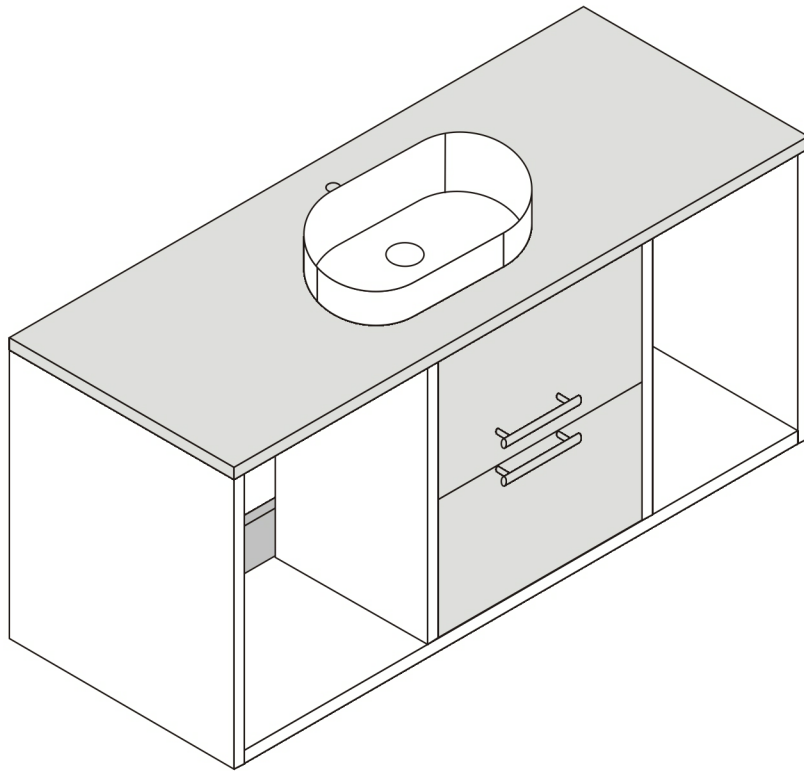

Bathroom cabinet

2 Persons

Installation Instructions

Notes: Don't tighten screws completely at first, just in case parts were assembled wrongly and need disassemble. Tighten screws at last when all parts are put together.

Disassembly and installation of accessories

A 48PCS  15*10mm	B 48PCS  6*28mm	C 57PCS  3.5*14mm	D 12PCS  3.5*30mm	E 10PCS  7*38mm	F 4PCS  8*30mm	G 4PCS  4*18	H 2PCS  128 handles
I 4PCS  Three-section Rail	J 4PCS  Expansion screw	L 2PCS  Corner code	M 2PCS  Pendant				