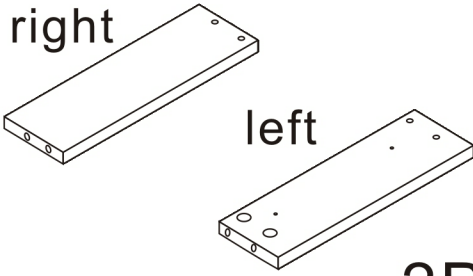

11 16

2PCS

12 17

2PCS

13

1PC

14

1PC

18

1PC

19

1PC

20

1PC