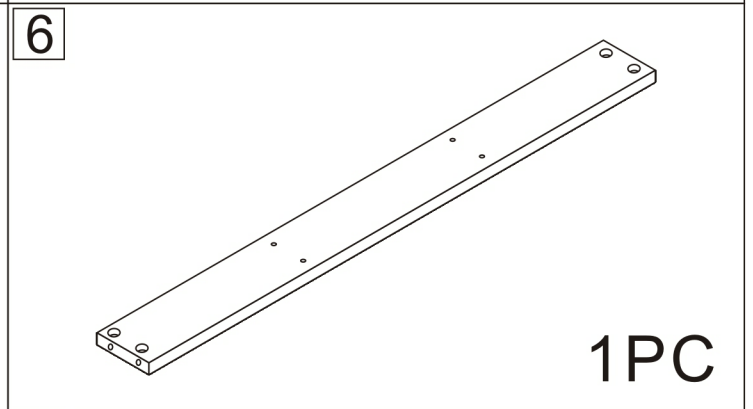

Bathroom cabinet

2 Persons

Installation Instructions

Notes: Don't tighten screws completely at first, just in case parts were assembled wrongly and need disassemble. Tighten screws at last when all parts are put together.

Disassembly and installation of accessories

A 48PCS  15*10mm	B 48PCS  6*28mm	C 57PCS  3.5*14mm	D 12PCS  3.5*30mm	E 10PCS  7*38mm	F 4PCS  8*30mm	G 4PCS  4*18	H 2PCS  128 handles
I 4PCS  Three-section Rail	J 4PCS  Expansion screw	L 2PCS  Corner code	M 2PCS  Pendant				

Bx1

Bx1

B	48PCS
	
6*28mm	

2

Ix4

I ₁	4PCS
Three-section Rail	

3

C	8PCS
3.5*14mm	