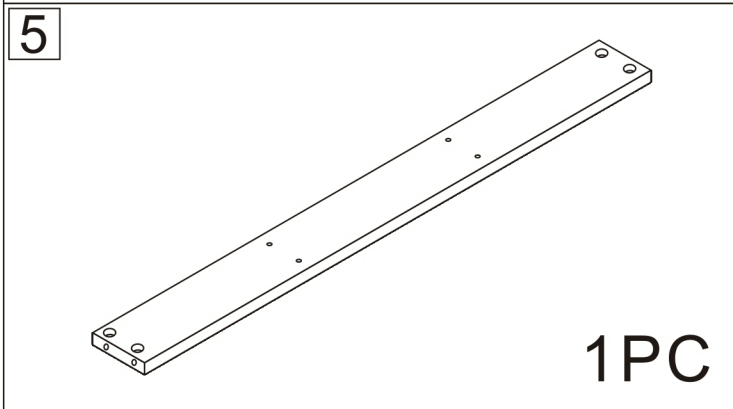

Bathroom cabinet

2 Persons

Installation Instructions

Notes: Don't tighten screws completely at first, just in case parts were assembled wrongly and need disassemble. Tighten screws at last when all parts are put together.

Disassembly and installation of accessories

A 48PCS  15*10mm	B 48PCS  6*28mm	C 57PCS  3.5*14mm	D 12PCS  3.5*30mm	E 10PCS  7*38mm	F 4PCS  8*30mm	G 4PCS  4*18	H 2PCS  128 handles
I 4PCS  Three-section Rail	J 4PCS  Expansion screw	L 2PCS  Corner code	M 2PCS  Pendant				