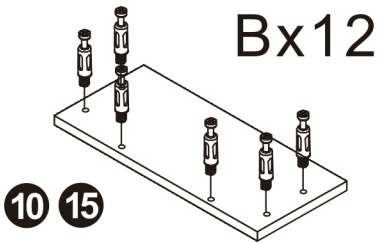

Disassembly and installation of accessories

A 48PCS  15*10mm	B 48PCS  6*28mm	C 57PCS  3.5*14mm	D 12PCS  3.5*30mm	E 10PCS  7*38mm	F 4PCS  8*30mm	G 4PCS  4*18	H 2PCS  128 handles
I 4PCS  Three-section Rail	J 4PCS  Expansion screw	L 2PCS  Corner code	M 2PCS  Pendant				

Bx6

Bx2

Bx6

Bx4

Bx12

Bx4

Bx4

Bx2

Bx1

Bx1

B	48PCS
	
6*28mm	

2

Ix4

I ₁	4PCS
Three-section Rail	

3

C	8PCS
3.5*14mm	

I ₁	4PCS
12 inch Three-section Rail	

4

A	4PCS
	
15*10mm	

5

E	6PCS
	
7*38mm	

6

E	4PCS
	
7*38mm	

7