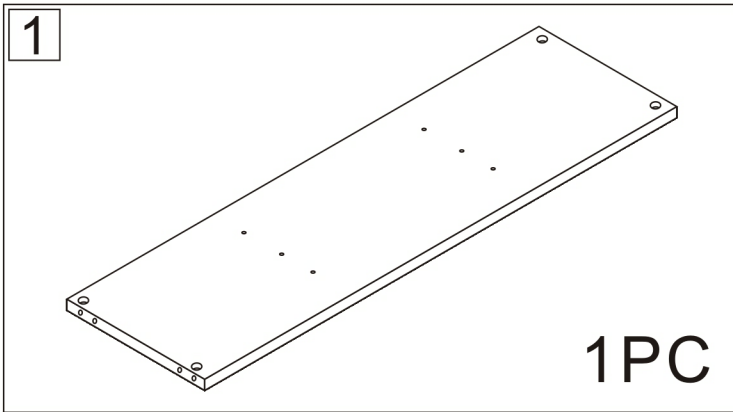

Bathroom cabinet

2 Persons

Installation Instructions

Notes: Don't tighten screws completely at first, just in case parts were assembled wrongly and need disassemble. Tighten screws at last when all parts are put together.

Disassembly and installation of accessories

A 48PCS  15*10mm	B 48PCS  6*28mm	C 57PCS  3.5*14mm	D 12PCS  3.5*30mm	E 10PCS  7*38mm	F 4PCS  8*30mm	G 4PCS  4*18	H 2PCS  128 handles
I 4PCS  Three-section Rail	J 4PCS  Expansion screw	L 2PCS  Corner code	M 2PCS  Pendant				

Bx1

Bx1

B	48PCS
	
6*28mm	

2

Ix4

I ₁	4PCS
Three-section Rail	

3

C	8PCS
3.5*14mm	