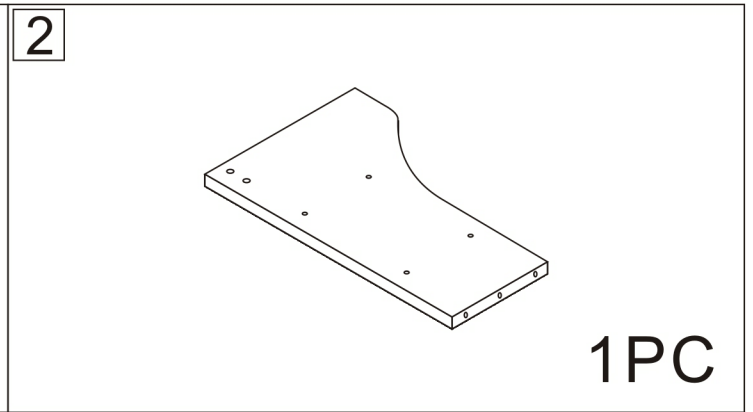

Bathroom cabinet

2 Persons

Installation Instructions

Notes: Don't tighten screws completely at first, just in case parts were assembled wrongly and need disassemble. Tighten screws at last when all parts are put together.

Disassembly and installation of accessories

A 48PCS  15*10mm	B 48PCS  6*28mm	C 57PCS  3.5*14mm	D 12PCS  3.5*30mm	E 10PCS  7*38mm	F 4PCS  8*30mm	G 4PCS  4*18	H 2PCS  128 handles
I 4PCS  Three-section Rail	J 4PCS  Expansion screw	L 2PCS  Corner code	M 2PCS  Pendant				