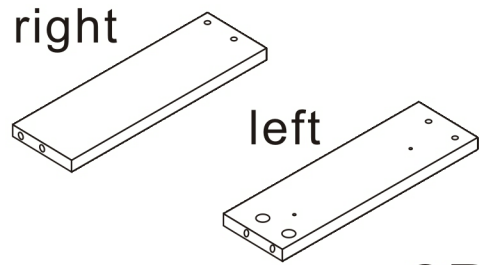

2PCS

12 17

2PCS

13