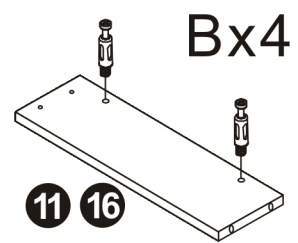

Disassembly and installation of accessories

A 48PCS  15*10mm	B 48PCS  6*28mm	C 57PCS  3.5*14mm	D 12PCS  3.5*30mm	E 10PCS  7*38mm	F 4PCS  8*30mm	G 4PCS  4*18	H 2PCS  128 handles
I 4PCS  Three-section Rail	J 4PCS  Expansion screw	L 2PCS  Corner code	M 2PCS  Pendant				

Bx6

Bx2

Bx6

Bx4

Bx12

Bx4

Bx4

Bx2

Bx1

Bx1

B	48PCS
	
6*28mm	

2

Ix4

I ₁	4PCS
Three-section Rail	

3

C	8PCS
3.5*14mm	

I ₁	4PCS
12 inch Three-section Rail	

4

A	4PCS
	
15*10mm	

5

E	6PCS
	
7*38mm	

6

E	4PCS
	
7*38mm	

7