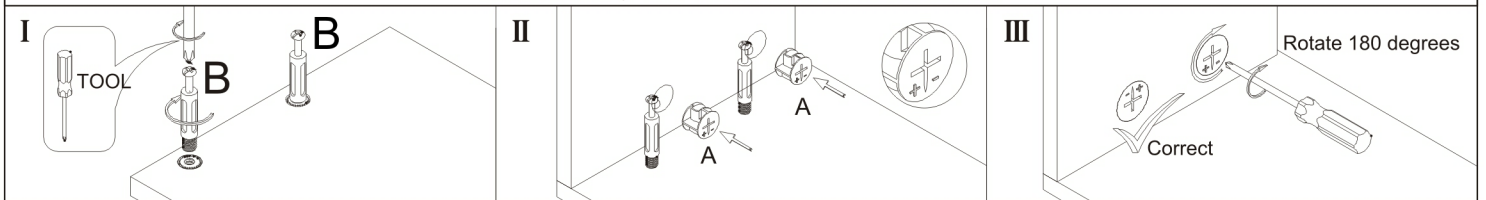

Bathroom cabinet

2 Persons

Installation Instructions

Notes: Don't tighten screws completely at first, just in case parts were assembled wrongly and need disassemble. Tighten screws at last when all parts are put together.

Disassembly and installation of accessories

A 48PCS  15*10mm	B 48PCS  6*28mm	C 57PCS  3.5*14mm	D 12PCS  3.5*30mm	E 10PCS  7*38mm	F 4PCS  8*30mm	G 4PCS  4*18	H 2PCS  128 handles
I 4PCS  Three-section Rail	J 4PCS  Expansion screw	L 2PCS  Corner code	M 2PCS  Pendant				