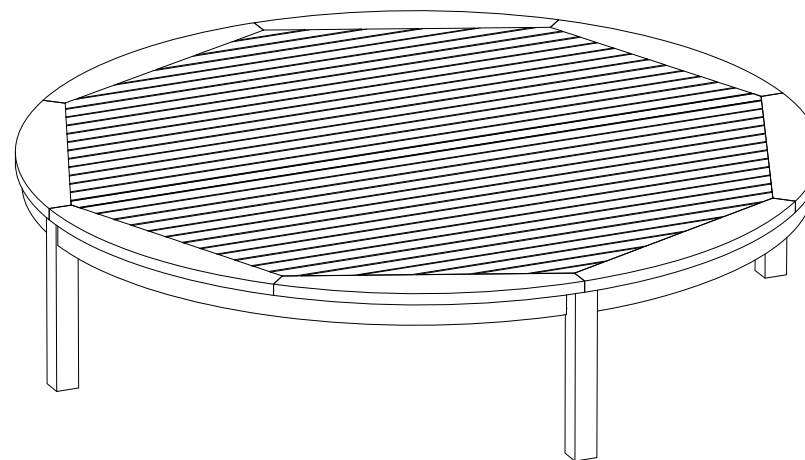

ROUND COFFEE TABLE

1

2

3

Hardware

M 8 X 4cm = 8 pcs

Flat Washer M 8 = 8 pcs

Open Wrench M5 = 1 pcs