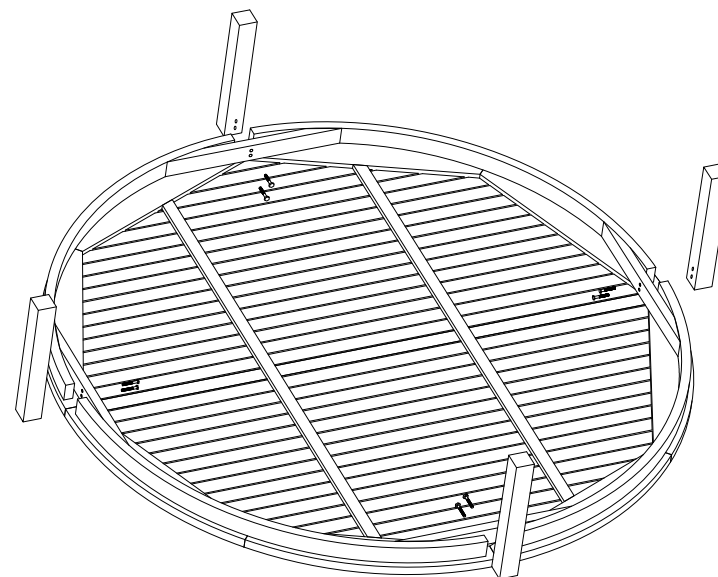

ROUND COFFEE TABLE

1

2

3

Hardware

M 8 X 4cm = 8 pcs

Flat Washer M 8 = 8 pcs

Open Wrench M5 = 1 pcs