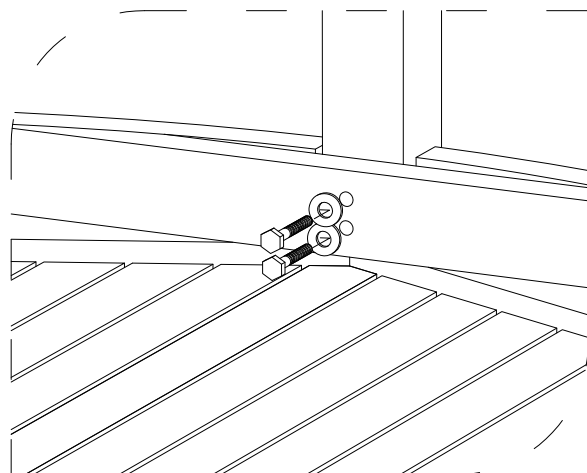

ROUND COFFEE TABLE

1

2

3

Hardware

M 8 X 4cm = 8 pcs

Flat Washer M 8 = 8 pcs

Open Wrench M5 = 1 pcs