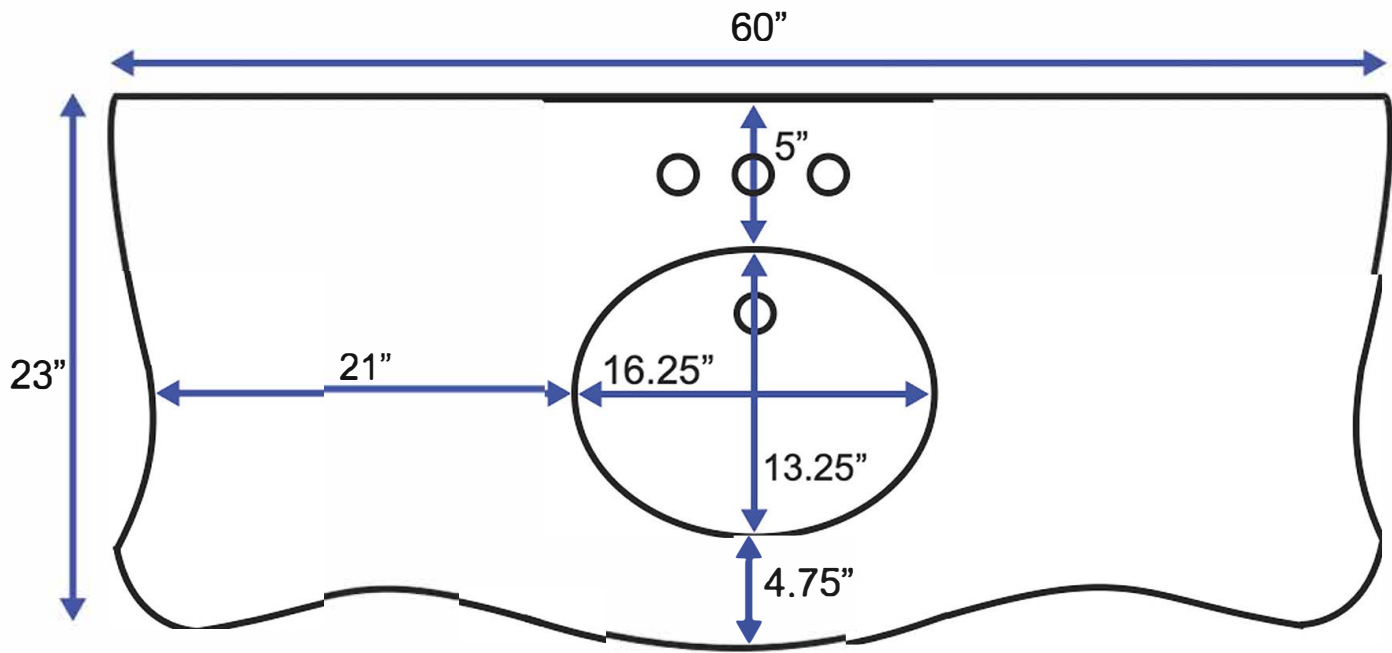

60-inch Single Vanity (Top View)

All measurements are approximate and rounded to the nearest quarter inch.
Please allow for a slight margin of error.