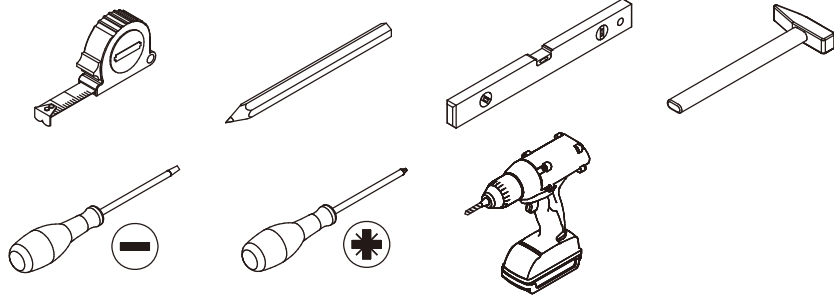

IMPORTANT !

It is important that any product which is assembled using any kind of screw is re-tightened 2 weeks after assembly, and once every 3 months - in order to assure stability through-out the lifespan of the product.

Do not use an electric screwdriver, and do not use too much force when installing, because the board is easy to break.

Please prepare the following tools

When installing, please carefully confirm whether each screw corresponds to the manual, accessories with similar shapes can be distinguished by size