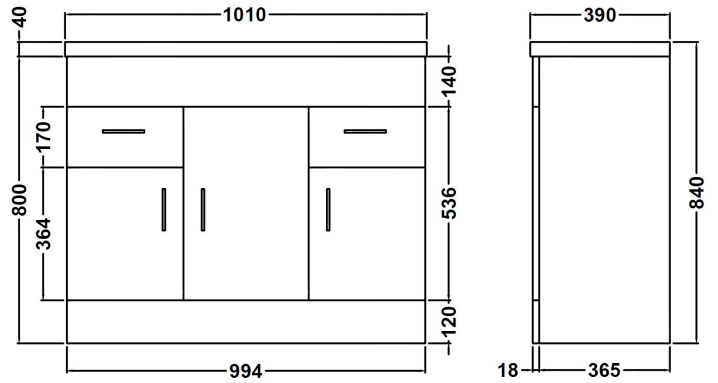

CUSTOMER DATA SHEET

DESCRIPTION: White Minimalist 1000 Unit Mid Edge Bas

CUSTOMER DATA SHEET - CERAMICS

DESCRIPTION: 1000 Mid Edged Basin 1 Th

PRODUCT DIMENSIONS

Height (mm)	Width (mm)	Depth (mm)	Nett Wgt Kg
180	1010	390	20.6

PACKAGING DIMENSIONS

Height (mm)	Width (mm)	Depth (mm)	Gross Wgt Kg
210	410	1030	20.6

PACKAGING DATA

Box Colour	Brown Cardboard Box - Printed		
Box Qty	1	Label Colour	White Label
Label Size	100 x 50	Label Qty	2

OUTER BOX DIMENSIONS (If Applicable)

Height (mm)	Width (mm)	Depth (mm)	Gross Wgt Kg

PRODUCT DETAILS

Country of Origin	China
Fitting Instruction	No

Certification	CE	No	WRAS	N/A	WRAS Number	N/A
Product Material	Vitreous China					

GENERAL

Fixing Supplied	No
-----------------	----

CUSTOMER DATA SHEET - FURNITURE

DESCRIPTION: 1000X400mm Turin Cabinet

PRODUCT DIMENSIONS

Height (mm)	Width (mm)	Depth (mm)	Nett Wgt Kg
800	1000	385	43

PACKAGING DIMENSIONS