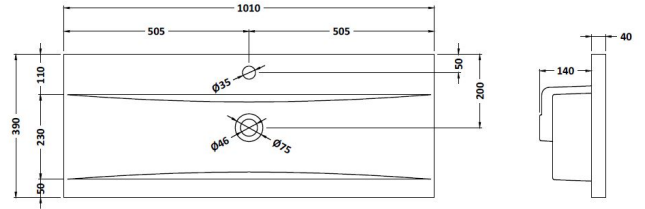

CUSTOMER DATA SHEET

DESCRIPTION: White Minimalist 1000 Unit Mid Edge Bas

CUSTOMER DATA SHEET - CERAMICS

DESCRIPTION: 1000 Mid Edged Basin 1 Th

PRODUCT DIMENSIONS

Height (mm)	Width (mm)	Depth (mm)	Nett Wgt Kg
180	1010	390	20.6

PACKAGING DIMENSIONS

Height (mm)	Width (mm)	Depth (mm)	Gross Wgt Kg
210	410	1030	20.6

PACKAGING DATA

Box Colour	Brown Cardboard Box - Printed		
Box Qty	1	Label Colour	White Label
Label Size	100 x 50	Label Qty	2

OUTER BOX DIMENSIONS (If Applicable)

Height (mm)	Width (mm)	Depth (mm)	Gross Wgt Kg

PRODUCT DETAILS

Country of Origin	China
Fitting Instruction	No

Certification	CE	No	WRAS	N/A	WRAS Number	N/A
Product Material	Vitreous China					

GENERAL

Fixing Supplied	No
-----------------	----

CUSTOMER DATA SHEET - FURNITURE

DESCRIPTION: 1000X400mm Turin Cabinet

PRODUCT DIMENSIONS

Height (mm)	Width (mm)	Depth (mm)	Nett Wgt Kg
800	1000	385	43

PACKAGING DIMENSIONS