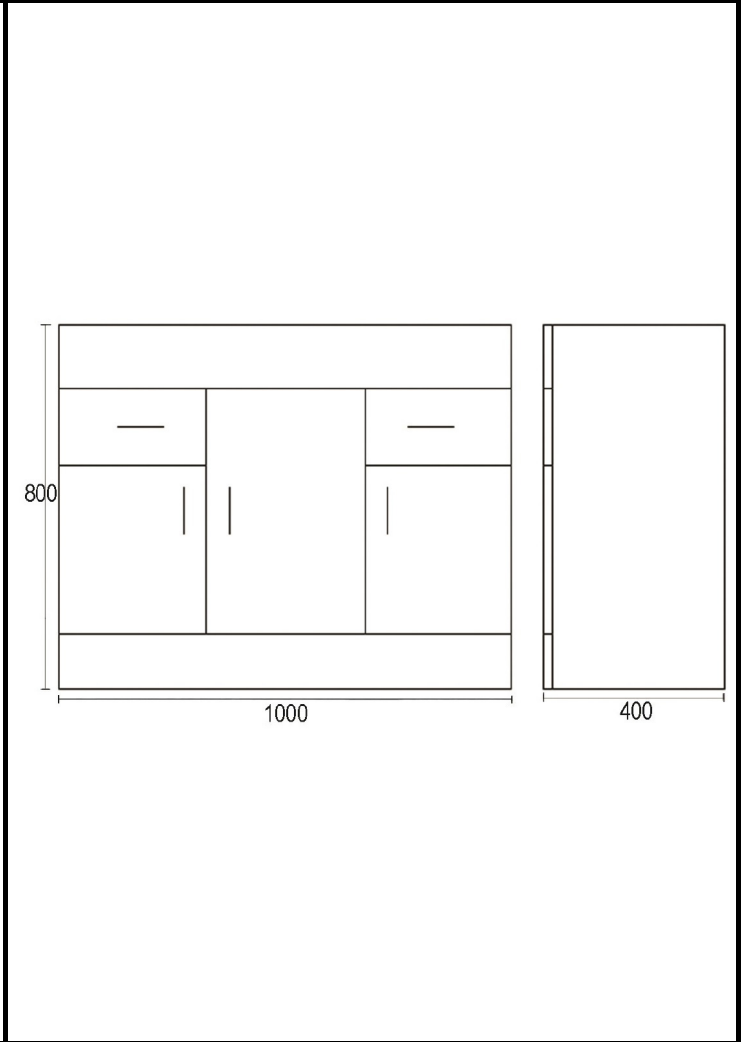

CUSTOMER DATA SHEET

DESCRIPTION: White Minimalist 1000 Unit Mid Edge Bas

CUSTOMER DATA SHEET - CERAMICS

DESCRIPTION: 1000 Mid Edged Basin 1 Th

PRODUCT DIMENSIONS

Height (mm)	Width (mm)	Depth (mm)	Nett Wgt Kg
180	1010	390	20.6

OUTER BOX DIMENSIONS (If Applicable)

Height (mm)	Width (mm)	Depth (mm)	Gross Wgt Kg

PRODUCT DETAILS

Country of Origin	China
Fitting Instruction	No

Certification	CE	No	WRAS	N/A	WRAS Number	N/A
Product Material	Vitreous China					

SEAT

Type	Not Applicable	Function	Not Applicable
Material	Not Applicable		
Hinge Type	Not Applicable	Hinge Material	Not Applicable

BASINS

Tap Hole	One Taphole	Chain Stay Hole	No
Template	Not Required	Waste Type Req'd	Slotted
Overflow Incl.	Yes	Overflow Cover	Yes
Inner Bowl Depth	135mm		

GENERAL

Fixing Supplied	No
-----------------	----

CUSTOMER DATA SHEET - FURNITURE

DESCRIPTION: 1000X400mm Turin Cabinet

PRODUCT DIMENSIONS

Height (mm)	Width (mm)	Depth (mm)	Nett Wgt Kg
800	1000	385	43

PACKAGING DIMENSIONS