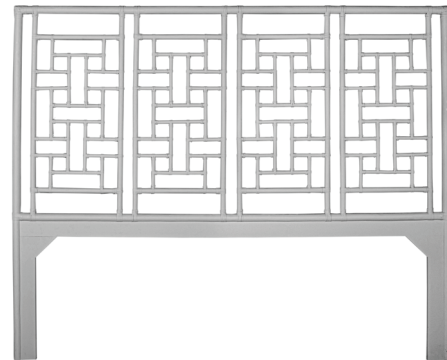

www.DavidFrancisFurniture.com

Twin - 2 panels

Queen - 3 panels

King - 4 panels

B5060 OHANA HEADBOARD

DIMENSIONS

- B4030-K** King: W80" x H66"
- B4030-Q** Queen: W63" x H66"
- B4030-DBL** Double*: W54" x H66"
- B4030-T** Twin: W42" x H66"

PRODUCT INFORMATION

- Rattan + wood frame
- Rawhide bindings
- Suitable for contract
- *Double size available by special order. Call for lead time.
- Double - 2 panels

CUSTOMIZATION OPTIONS

- Any finish available

To ensure a perfect fit to your bed frame, our headboards are not pre-drilled nor come with hardware.