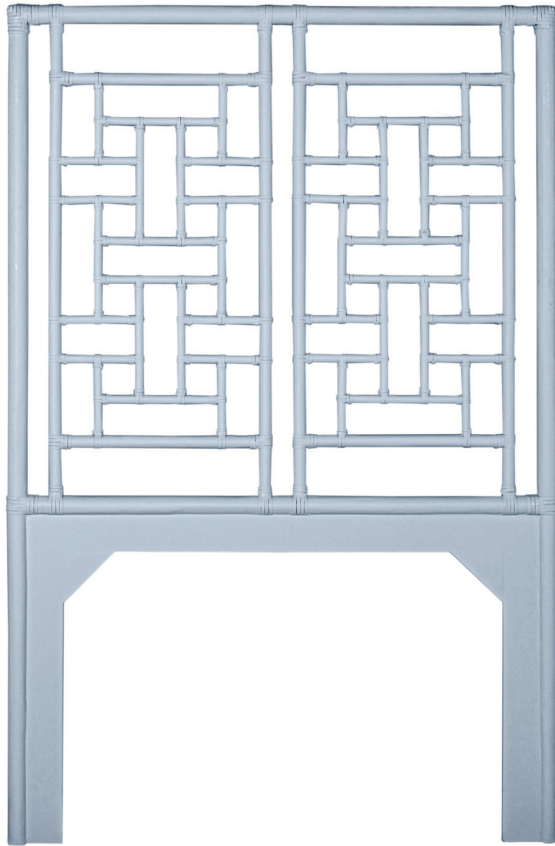

www.DavidFrancisFurniture.com

Twin - 2 panels

Queen - 3 panels

King - 4 panels

B5060 OHANA HEADBOARD

DIMENSIONS

- B4030-K** King: W80" x H66"
- B4030-Q** Queen: W63" x H66"
- B4030-DBL** Double*: W54" x H66"
- B4030-T** Twin: W42" x H66"

PRODUCT INFORMATION

- Rattan + wood frame
- Rawhide bindings
- Suitable for contract
- *Double size available by special order. Call for lead time.
- Double - 2 panels

CUSTOMIZATION OPTIONS

- Any finish available

To ensure a perfect fit to your bed frame, our headboards are not pre-drilled nor come with hardware.