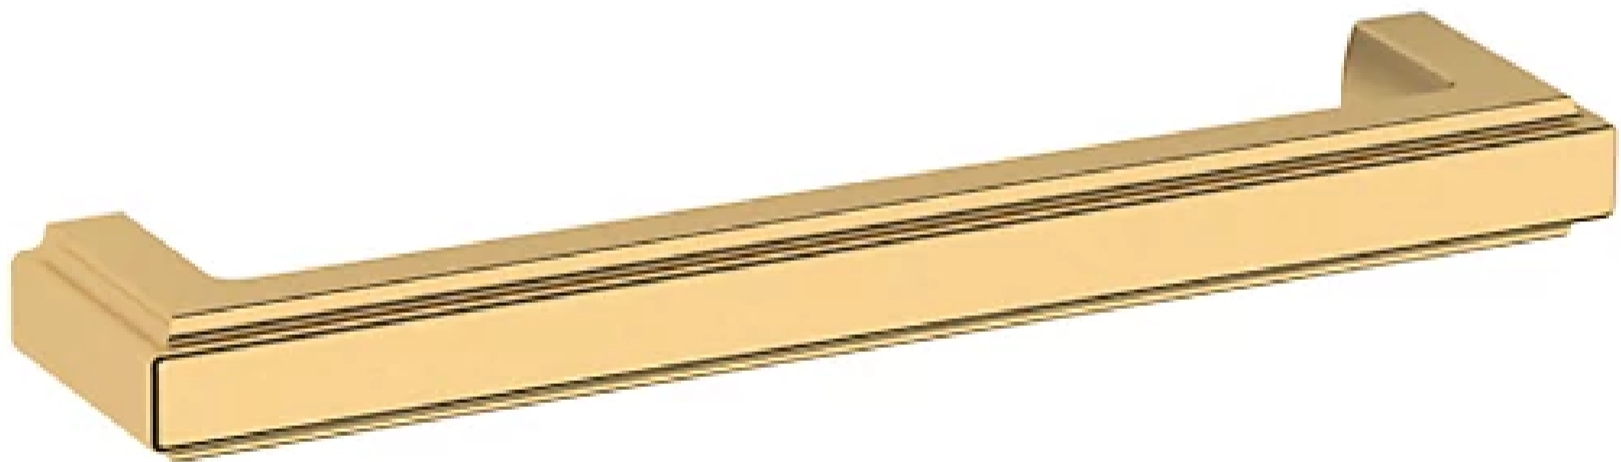

4427 RAISED PULL

6" CTC

SPECIFICATIONS

STYLE	Traditional
PROJECTION	1.38

4427 RAISED PULL

6" CTC

ESTATE PORTFOLIO

Model Number:
4427.044.BIN

Key Features

- Just the smallest of details can mean all the difference. The clean step up detailing of this pull and the Raised family shows that a small detail can make a big impact.
- Baldwin's Satin Brass is a smooth, matte finish with golden, warm tones. This Lifetime Finish is created to add a subtle gleam to the hardware for years to come, and comes with a Limited Lifetime Finish Warranty.

FINISHES OPTIONS

Satin Nickel - 150, US15

Lifetime (PVD) Polished Nickel - 055

Polished Chrome - 260

Lifetime (PVD) Polished Brass - 003

Lifetime (PVD) Satin Brass - 044

Satin Black - 190

Venetian Bronze - 112, 11P