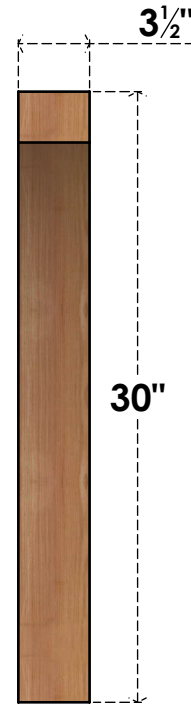

BRC04X18X30THR00SWR

3 1/2"W X 18"D X 30"H THORTON SMOOTH BRACE, WESTERN RED CEDAR

SIDE

FRONT

EKENA MILLWORK
 2300 WEST MAIN ST.
 CLARKSVILLE, TX 75426
 TOLL FREE: 866-607-0453
 WWW.EKENAMILLWORK.COM

NOTES

1. INSTALLATION TO BE COMPLETED IN ACCORDANCE WITH MANUFACTURER'S SPECIFICATIONS.
2. DRAWING MAY NOT BE TO SCALE
3. THIS DRAWING IS INTENDED FOR DESIGN AND PLANNING PURPOSES ONLY.
4. ALL INFORMATION CONTAINED HEREIN WAS CURRENT AT THE TIME OF DEVELOPMENT BUT MUST BE REVIEWED AND APPROVED BY THE PRODUCT MANUFACTURER TO BE CONSIDERED ACCURATE.
5. PRODUCTS ARE NOT KILN DRIED. THIS ITEM IS UNIQUE AND WILL CONTAIN THE NATURAL VARIATIONS THAT THE WOOD SPECIES OFFERS. THIS MAY RESULT IN VARIATIONS UP TO 1/4"