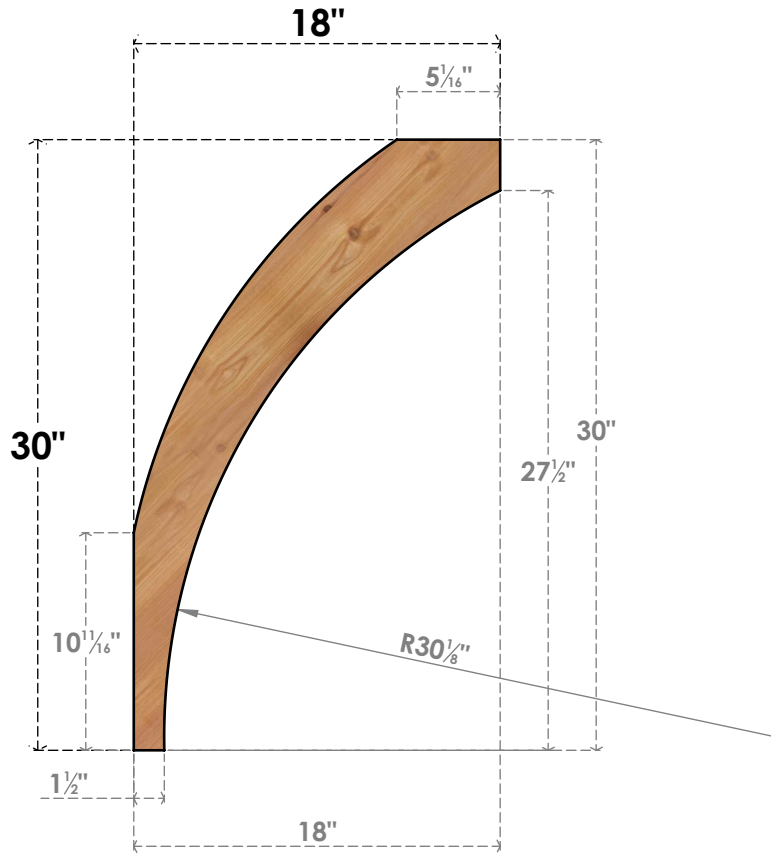

BRC04X18X30THR00SWR

3 1/2"W X 18"D X 30"H THORTON SMOOTH BRACE, WESTERN RED CEDAR

SIDE

FRONT

EKENA MILLWORK
 2300 WEST MAIN ST.
 CLARKSVILLE, TX 75426
 TOLL FREE: 866-607-0453
 WWW.EKENAMILLWORK.COM

NOTES

1. INSTALLATION TO BE COMPLETED IN ACCORDANCE WITH MANUFACTURER'S SPECIFICATIONS.
2. DRAWING MAY NOT BE TO SCALE
3. THIS DRAWING IS INTENDED FOR DESIGN AND PLANNING PURPOSES ONLY.
4. ALL INFORMATION CONTAINED HEREIN WAS CURRENT AT THE TIME OF DEVELOPMENT BUT MUST BE REVIEWED AND APPROVED BY THE PRODUCT MANUFACTURER TO BE CONSIDERED ACCURATE.
5. PRODUCTS ARE NOT KILN DRIED. THIS ITEM IS UNIQUE AND WILL CONTAIN THE NATURAL VARIATIONS THAT THE WOOD SPECIES OFFERS. THIS MAY RESULT IN VARIATIONS UP TO 1/4"