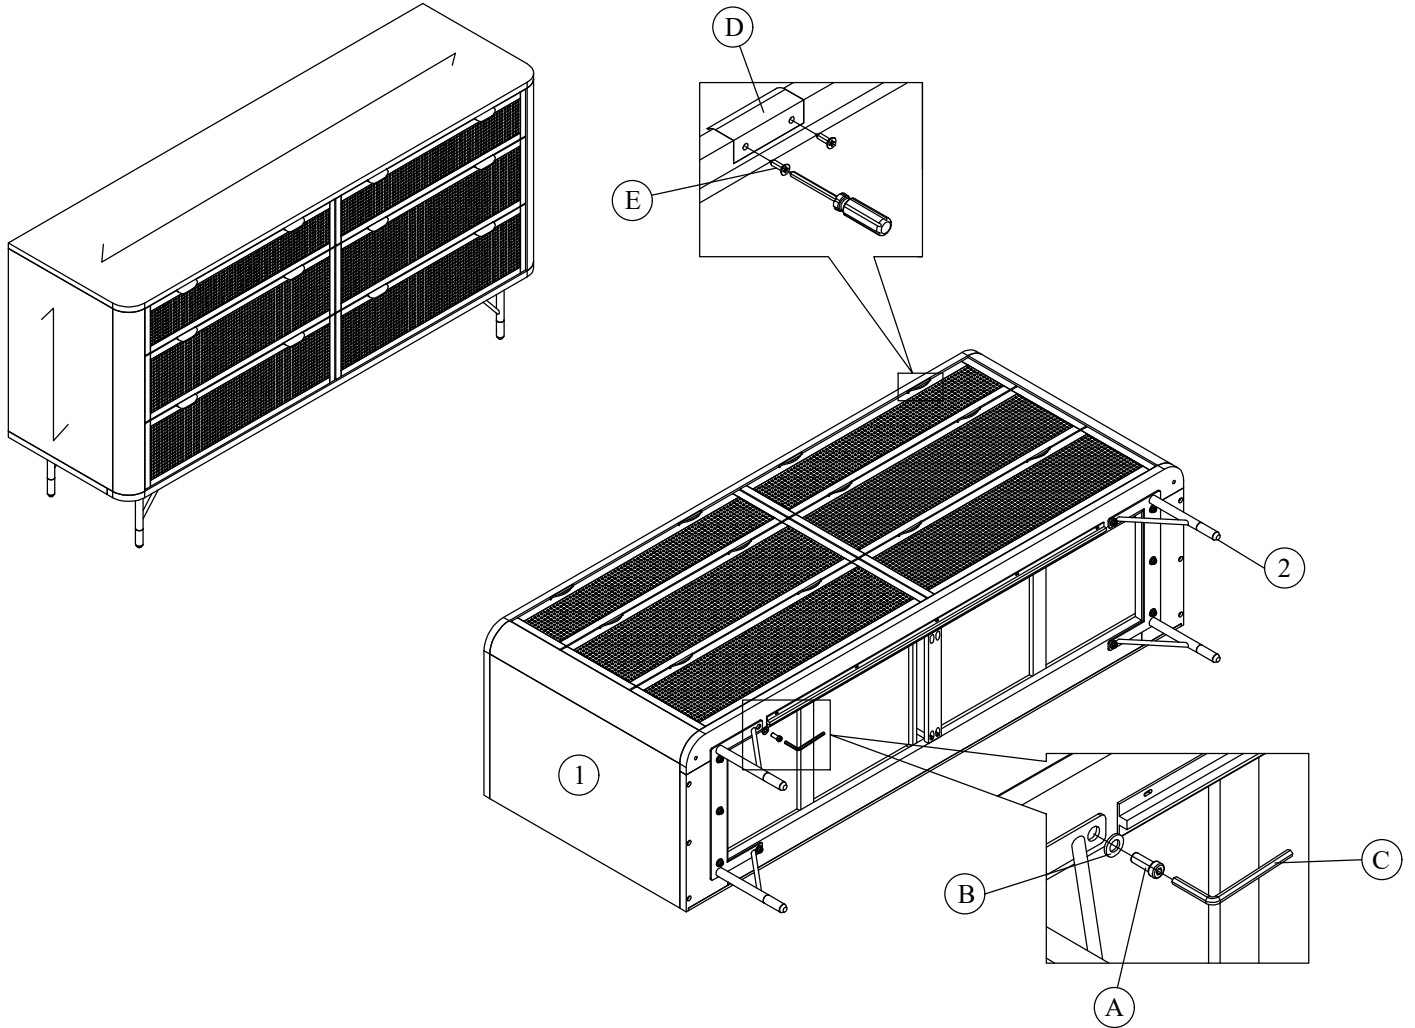

DRESSER

ASSEMBLY INSTRUCTIONS

CAUTION: PLEASE READ ALL INTRUCTIONS BEFORE STARTING THE ASSEMBLY OF THIS PRODUCT. THESE PIECES ARE HEAVY. IN ORDER PREVENT PERSONAL INJURY AND ENSURE THAT THIS PRODUCT IS NOT DAMAGED DURING THE ASSEMBLY PROCESS, IT IS STRONGLY RECOMMENDED THAT YOU ENLIST THE ASSISTANCE OF ONE OR MORE PEOPLE.

LIST OF PARTS AND HARDWARE

No.	Description	Q'ty
1	 Main body	1
2	 Leg	2

LIST OF PARTS AND HARDWARE

No.	Description	Q'ty
A	 Bolt M6x20mm	10
B	 Washer Ø8x18mm	10
C	 Allen Key 4mm	1
D	 Handle	12
E	 Screws Ø4x15mm	24