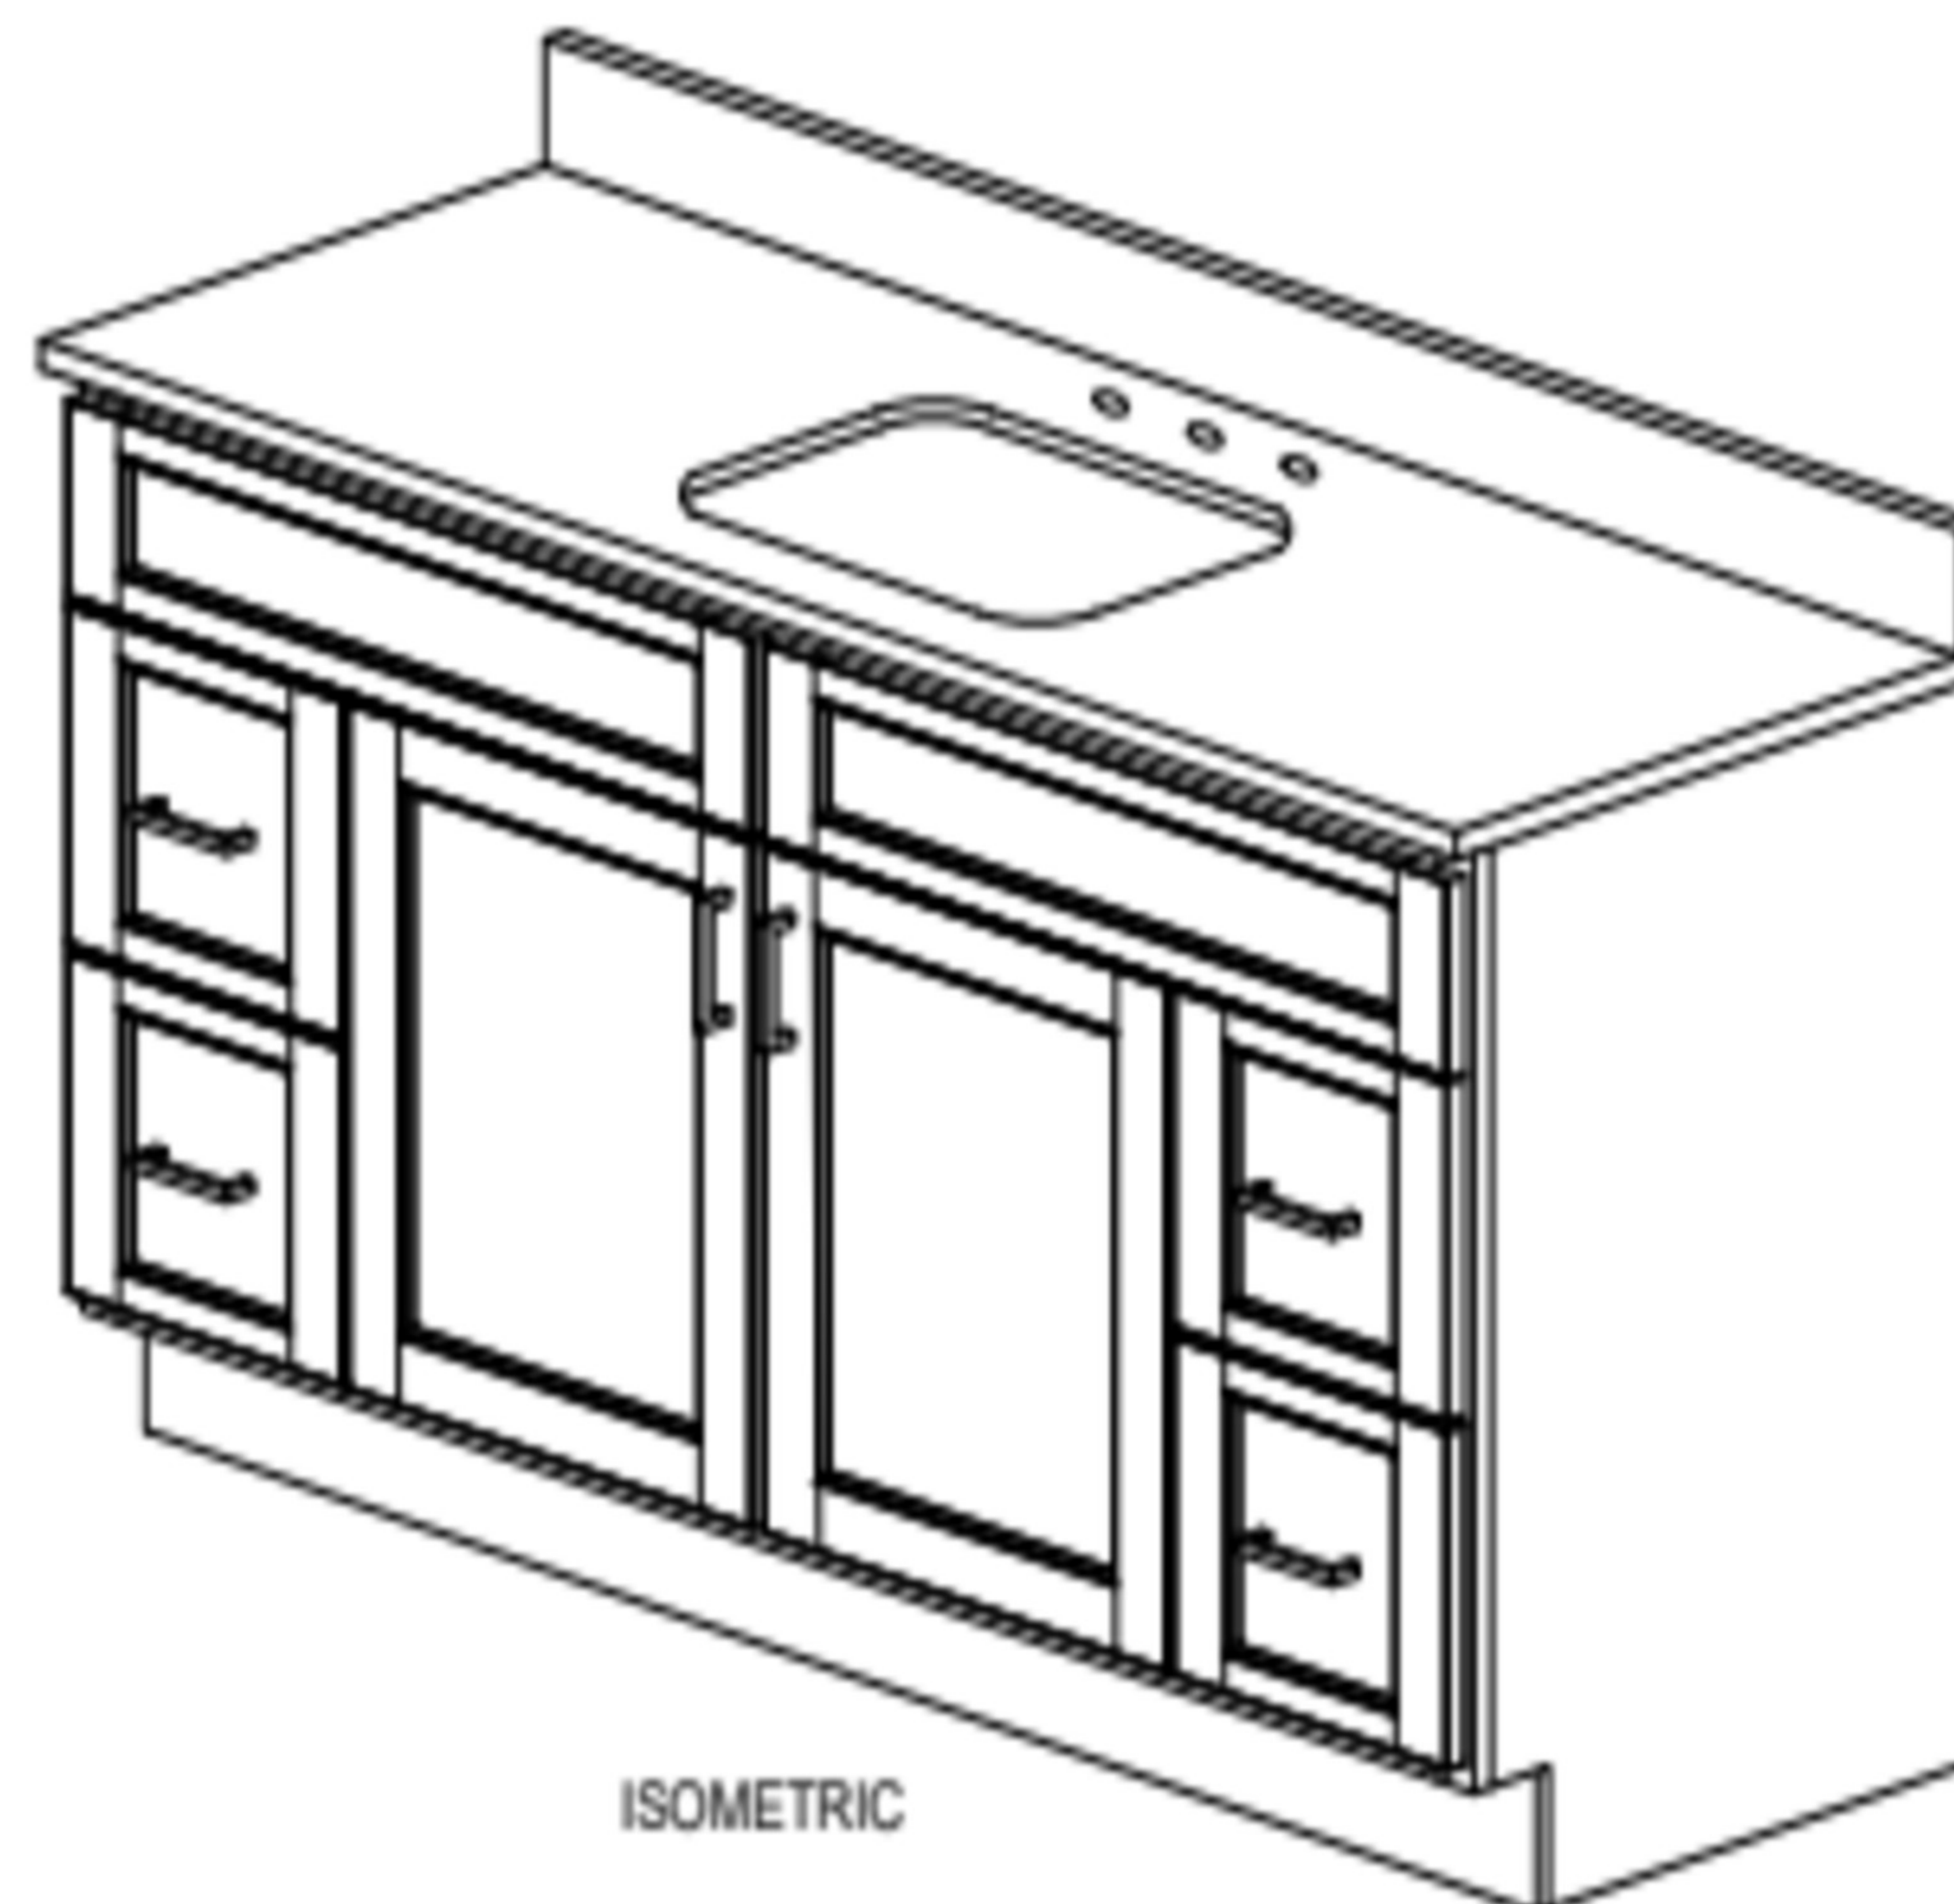

Sollman 60IN 2PC
B00560P2

ASSEMBLY

Hardware:
Pull #530709

TOP VIEW

ISOMETRIC

FRONT VIEW

SIDE VIEW