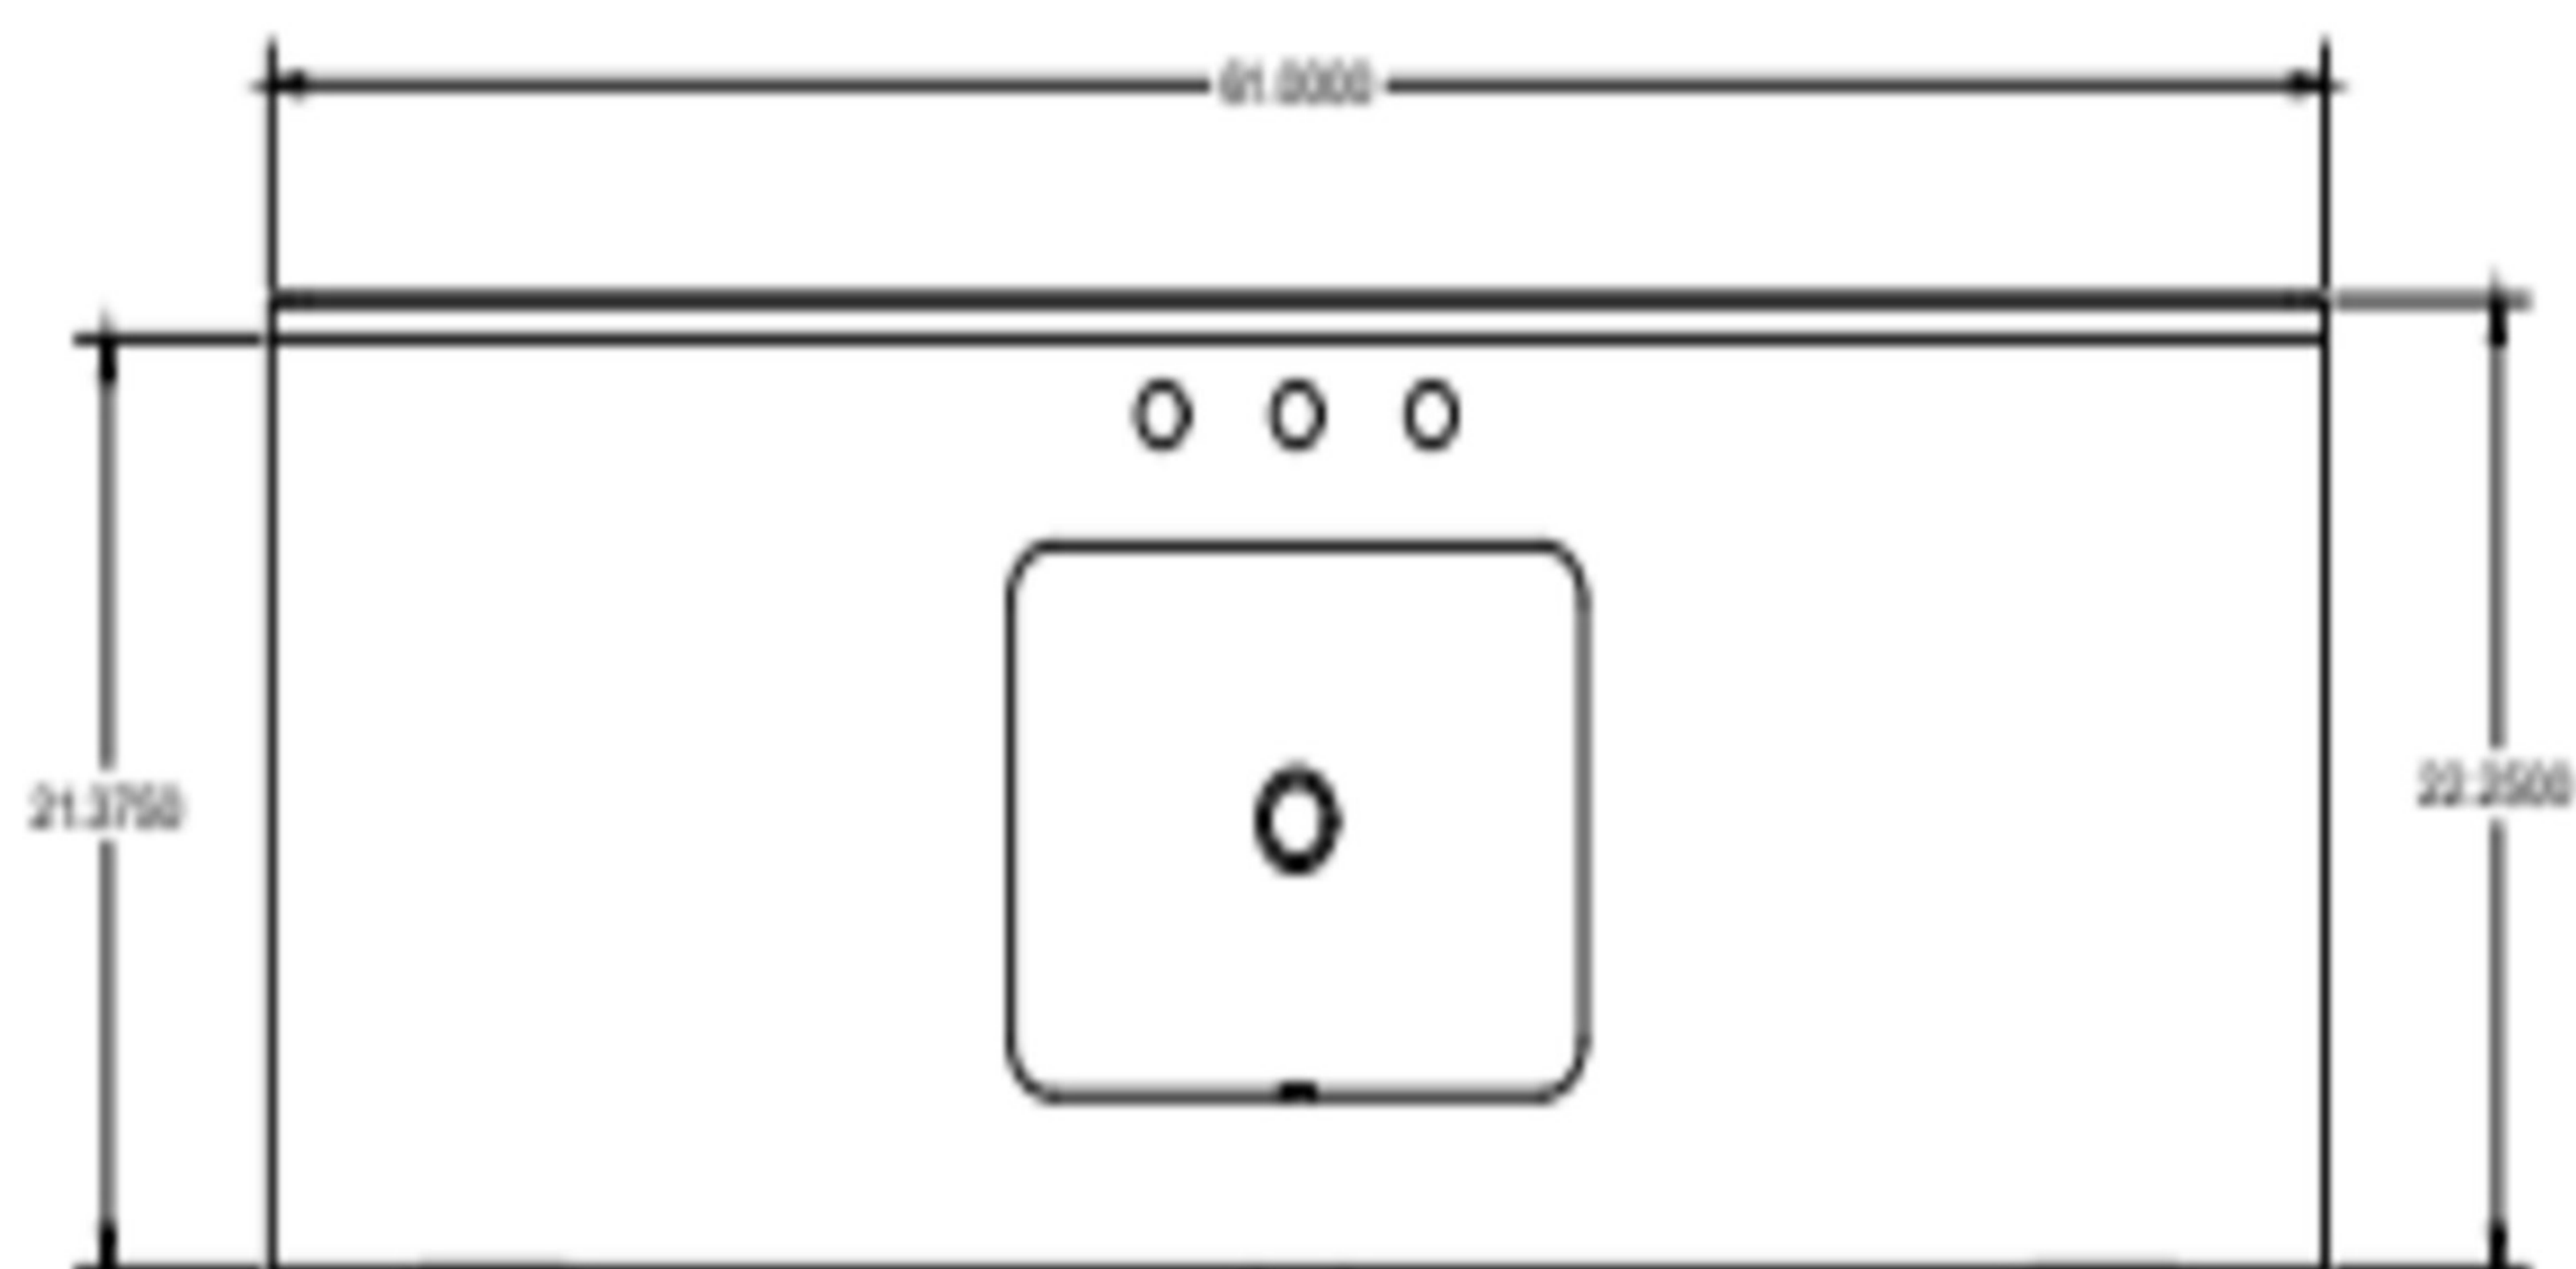

Sollman 60IN 2PC
B00560P2

ASSEMBLY

Hardware:
Pull #530709

TOP VIEW

ISOMETRIC

FRONT VIEW

SIDE VIEW