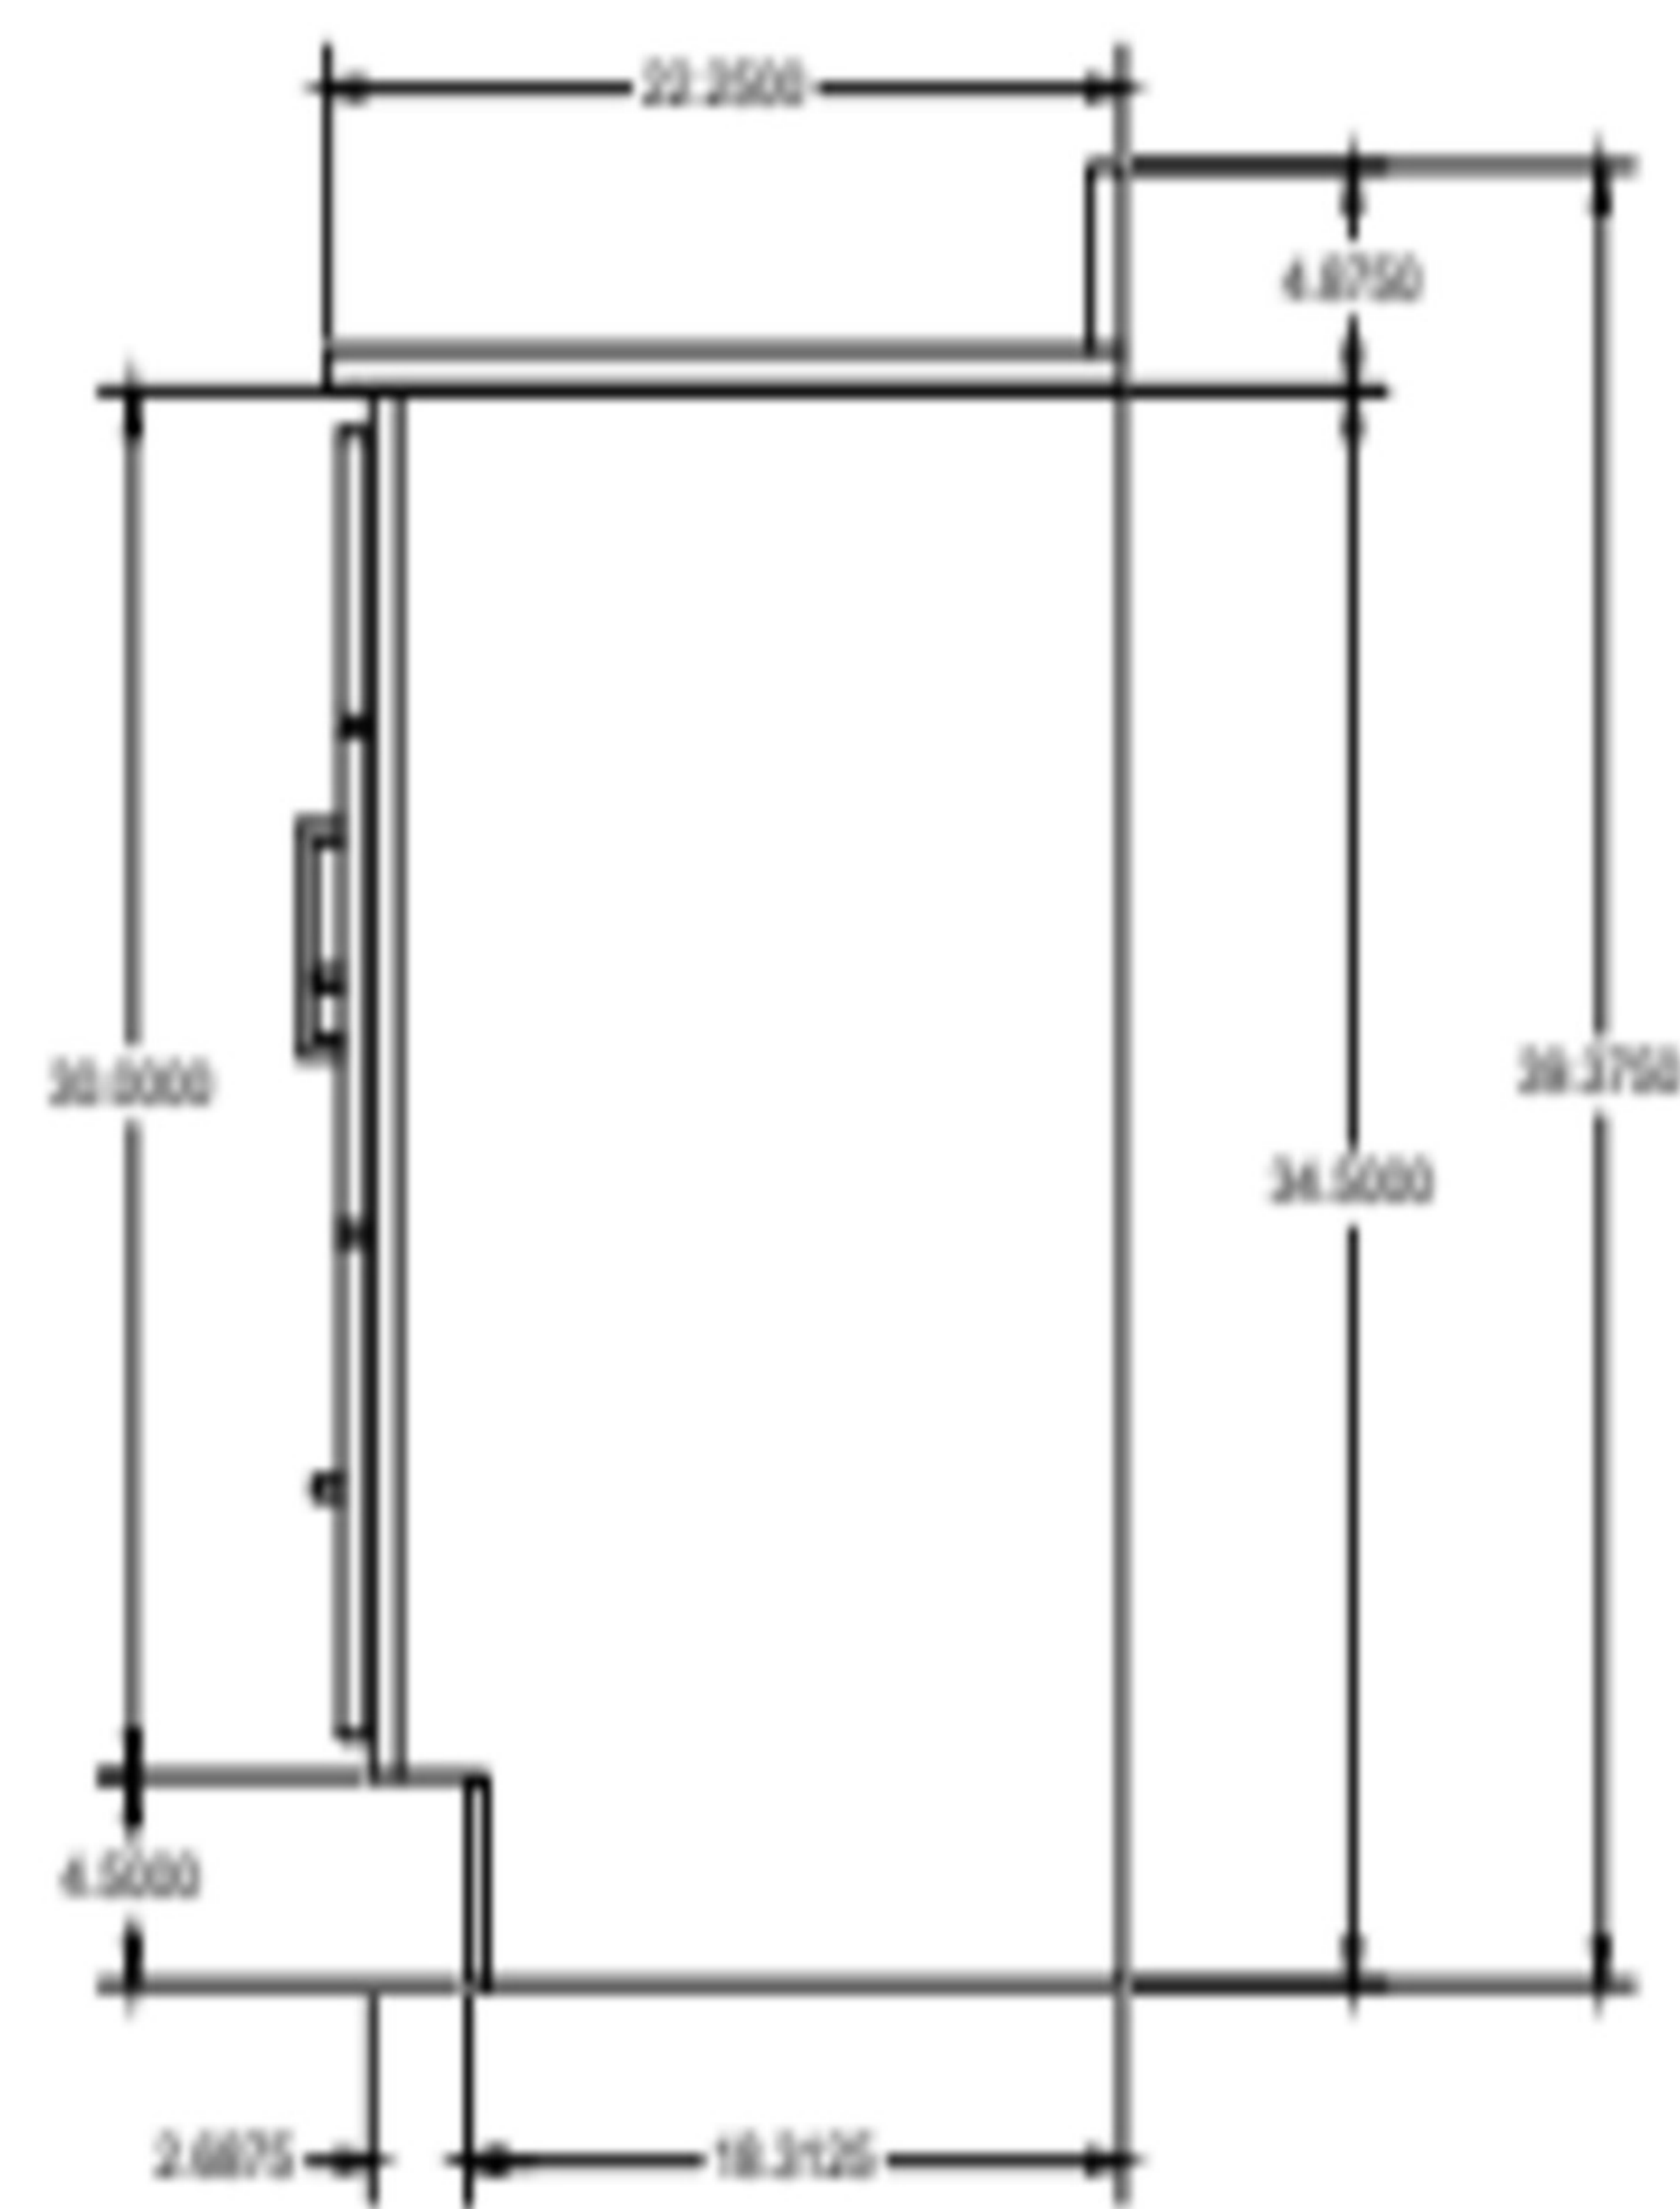

Sollman 60IN 2PC
B00560P2

ASSEMBLY

Hardware:
Pull #530709

TOP VIEW

ISOMETRIC

FRONT VIEW

SIDE VIEW