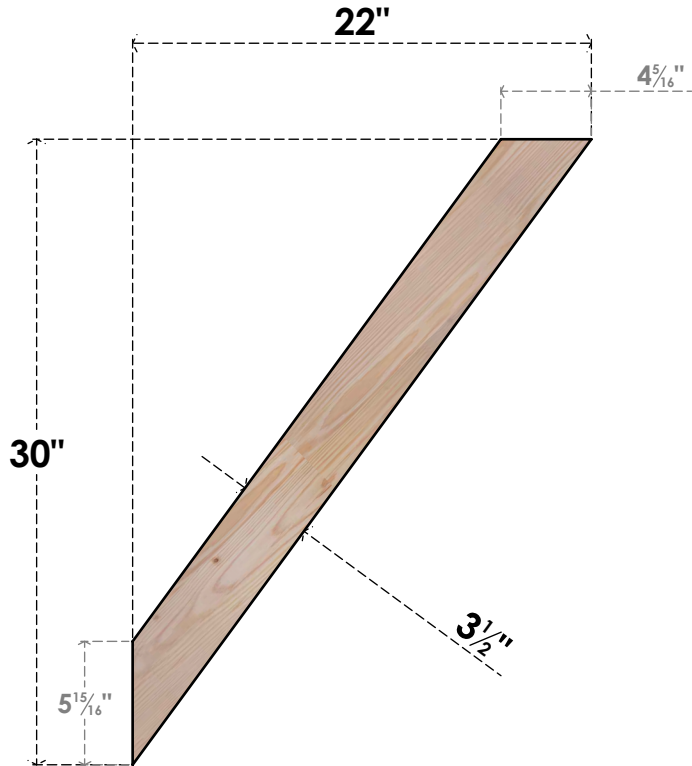

BRC04X22X30TRA00SDF

3 1/2"W X 22"D X 30"H TRADITIONAL SMOOTH BRACE, DOUGLAS FIR

SIDE

FRONT

EKENA MILLWORK
 2300 WEST MAIN ST.
 CLARKSVILLE, TX 75426
 TOLL FREE: 866-607-0453
 WWW.EKENAMILLWORK.COM

NOTES

1. INSTALLATION TO BE COMPLETED IN ACCORDANCE WITH MANUFACTURER'S SPECIFICATIONS.
2. DRAWING MAY NOT BE TO SCALE
3. THIS DRAWING IS INTENDED FOR DESIGN AND PLANNING PURPOSES ONLY.
4. ALL INFORMATION CONTAINED HEREIN WAS CURRENT AT THE TIME OF DEVELOPMENT BUT MUST BE REVIEWED AND APPROVED BY THE PRODUCT MANUFACTURER TO BE CONSIDERED ACCURATE.
5. PRODUCTS ARE NOT KILN DRIED. THIS ITEM IS UNIQUE AND WILL CONTAIN THE NATURAL VARIATIONS THAT THE WOOD SPECIES OFFERS. THIS MAY RESULT IN VARIATIONS UP TO 1/4"