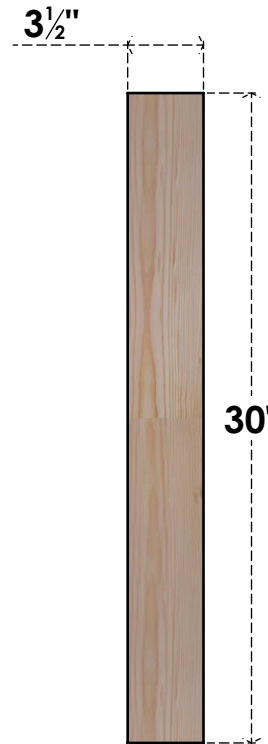

BRC04X22X30TRA00SDF

3 1/2"W X 22"D X 30"H TRADITIONAL SMOOTH BRACE, DOUGLAS FIR

SIDE

FRONT

EKENA MILLWORK
 2300 WEST MAIN ST.
 CLARKSVILLE, TX 75426
 TOLL FREE: 866-607-0453
 WWW.EKENAMILLWORK.COM

NOTES

1. INSTALLATION TO BE COMPLETED IN ACCORDANCE WITH MANUFACTURER'S SPECIFICATIONS.
2. DRAWING MAY NOT BE TO SCALE
3. THIS DRAWING IS INTENDED FOR DESIGN AND PLANNING PURPOSES ONLY.
4. ALL INFORMATION CONTAINED HEREIN WAS CURRENT AT THE TIME OF DEVELOPMENT BUT MUST BE REVIEWED AND APPROVED BY THE PRODUCT MANUFACTURER TO BE CONSIDERED ACCURATE.
5. PRODUCTS ARE NOT KILN DRIED. THIS ITEM IS UNIQUE AND WILL CONTAIN THE NATURAL VARIATIONS THAT THE WOOD SPECIES OFFERS. THIS MAY RESULT IN VARIATIONS UP TO 1/4"