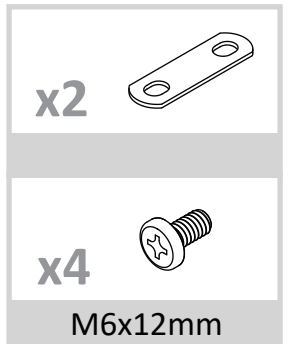

ASSEMBLY INSTRUCTIONS

01

02

Carry out this assembly step on both sides.

03

04

Carry out this assembly step on both sides.

05

06

Carry out this assembly step on both sides.

07

x8 
Ø8x30mm

08

x8 

x16 
M6x12mm

Carry out this assembly step on both sides.

09

x8 
Ø8x30mm

10

x8 
x16 
M6x12mm

Carry out this assembly step on both sides.

11

x8 
Ø8x30mm

12

14

CENTER

24.53" (623mm)

34.92" (887mm)

x2

Ø8x40mm

15

x2	
ST4X38mm	
x1	
44*20mmX1	