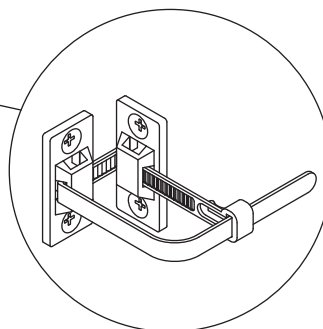

14

CENTER

24.53" (623mm)

34.92" (887mm)

x2

Ø8x40mm

15

x2	
ST4X38mm	
x1	
44*20mmX1	

16

These parts come with fireplace.

17

x1 
8*250mm

18

Ningbo Richen Electrical Appliance Co., Ltd.

Address: No.19, Yongdinghe Road, Xiapu, Beilun, Ningbo, Zhejiang, P.R.China

www.puraflame.com