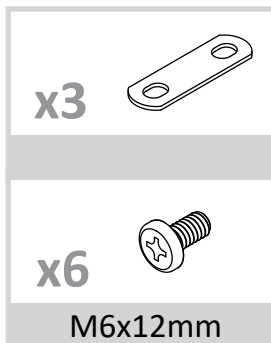

ASSEMBLY INSTRUCTIONS

01

02

Carry out this assembly step on both sides.

03

04

Carry out this assembly step on both sides.

05

06

Carry out this assembly step on both sides.

07

x8 
Ø8x30mm

08

x8 

x16 
M6x12mm

Carry out this assembly step on both sides.

09

x8 
Ø8x30mm

10

x8 
x16 
M6x12mm

Carry out this assembly step on both sides.

11

x8 
Ø8x30mm

12

14

CENTER

24.53" (623mm)

34.92" (887mm)

x2

Ø8x40mm

15

x2	
ST4X38mm	
x1	
44*20mmX1	