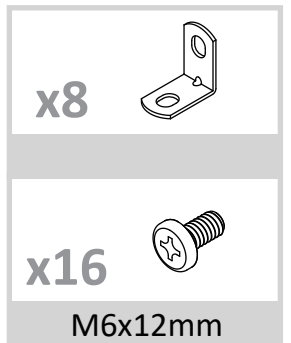

Tools required:

A screwdriver will be needed.

 <p>x76+1</p>	 <p>x25+1</p>	 <p>x13+1</p>
<p>M6x12mm</p>		
 <p>x34+1</p>	 <p>x2</p>	 <p>x2</p>
<p>Ø8x30mm</p>	<p>44X20mm</p>	<p>Ø8x40mm</p>
 <p>x2</p>	 <p>x2</p>	 <p>x1</p>
<p>ST5X40mm</p>	<p>ST3.5X16mm</p>	<p>8*250mm</p>

ASSEMBLY INSTRUCTIONS

01

02

Carry out this assembly step on both sides.

03

04

Carry out this assembly step on both sides.

05

06

Carry out this assembly step on both sides.

07

x8 
Ø8x30mm

08

x8 

x16 
M6x12mm

Carry out this assembly step on both sides.

14

CENTER

24.53" (623mm)

34.92" (887mm)

x2

Ø8x40mm

15

x2	
ST4X38mm	
x1	
44*20mmX1	