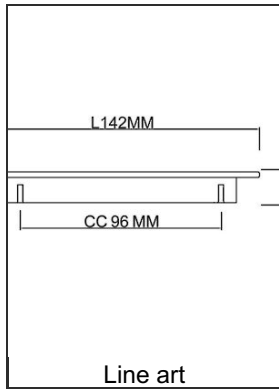

RELATED DOCUMENTS