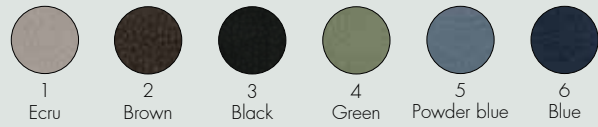

CLAP 2020

Design Patricia Urquiola

4187

UNIT PRICE **825.00** \$

FRAME

Mass-dyed thermoplastic technopolymer

SEAT

Aquaclean® fabric