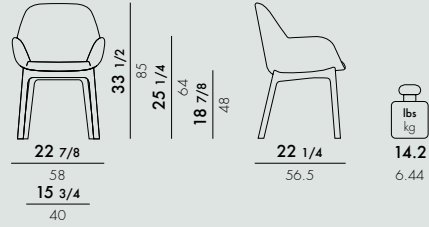

CLAP 2020

Design Patricia Urquiola

4187

UNIT PRICE **825.00** \$

FRAME

Mass-dyed thermoplastic technopolymer

SEAT

Aquaclean® fabric

EN 1022:2005	Compliant
EN 16139:2013	Compliant
EN 1728:2012	level attained
6.4	(maximum level) L2
6.5	(maximum level) L2
6.6	(maximum level) L2
6.10	(maximum level) L2
6.11	(maximum level) L2
6.15	(maximum level) L2
6.16	(maximum level) L2
6.17	(maximum level) L2
6.18	(maximum level) L2
6.20	(maximum level) L2
6.24	(maximum level) L2
6.25	(maximum level) L2
6.26	(maximum level) L2

4187	1	13.6/6.15	0.161	54X49X61	21 1/4 X 19 1/4 X 24
	1	8.8/3.97	0.120	51X51X46	20 1/8 X 20 1/8 X 18 1/8