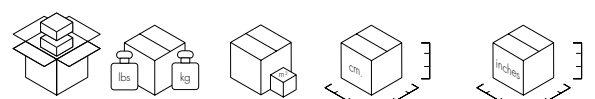

4187	1	13.6/6.15	0.161	54X49X61	21 1/4 X 19 1/4 X 24
	1	8.8/3.97	0.120	51X51X46	20 1/8 X 20 1/8 X 18 1/8