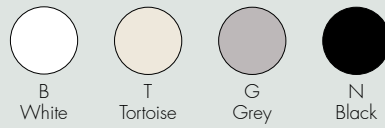

CLAP 2020

Design Patricia Urquiola

4187

UNIT PRICE **825.00** \$

FRAME

Mass-dyed thermoplastic technopolymer

SEAT

Aquaclean® fabric