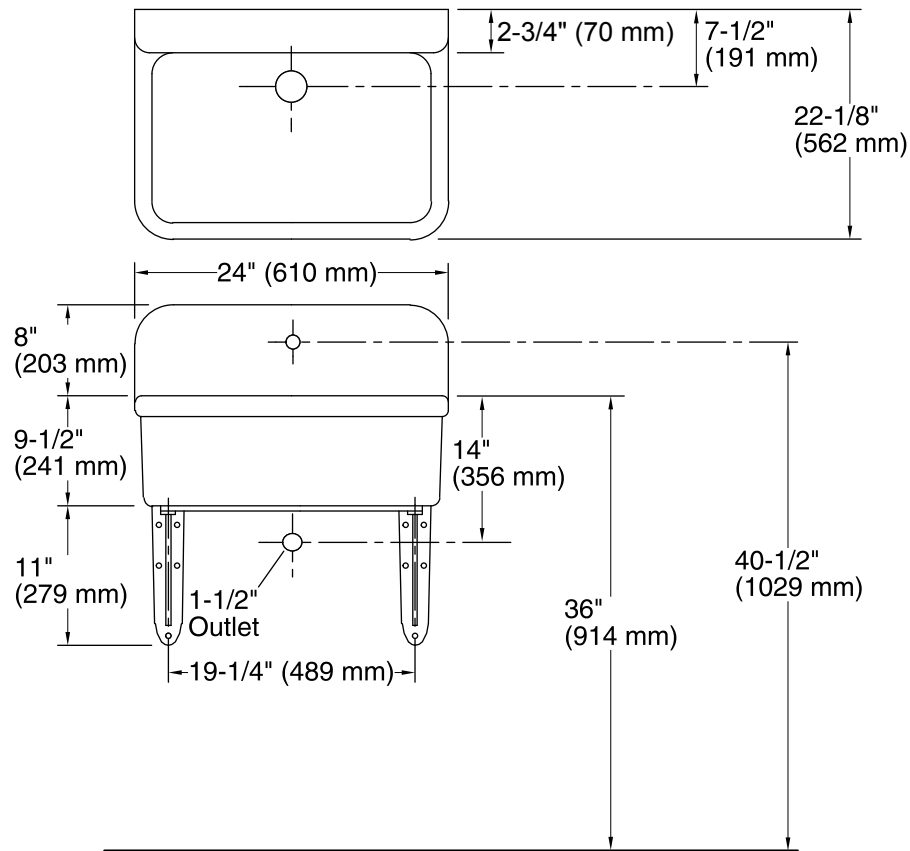

Features

- Vitreous china.
- Wall-mount.
- Rectangular basin.
- Single basin.
- Single faucet hole.
- 24" (610 mm) x 22-1/8" (562 mm) x 8-5/8" (219 mm)

Recommended Accessories

K-1814-P Wall Mount Sink Brackets

Color	Code	Description
-------	------	-------------

	0	White
--	---	-------

Technical Information

All product dimensions are nominal.

Bowl configuration:	Single
Installation:	Wall-mount
Bowl area (Only)	Length: 22" (559 mm) Width: 18" (457 mm) Water depth: 8-5/8" (219 mm)
Number of deck holes:	1
Faucet hole(s):	1-3/8" (35 mm)
Drain hole:	2-1/4" (57 mm)