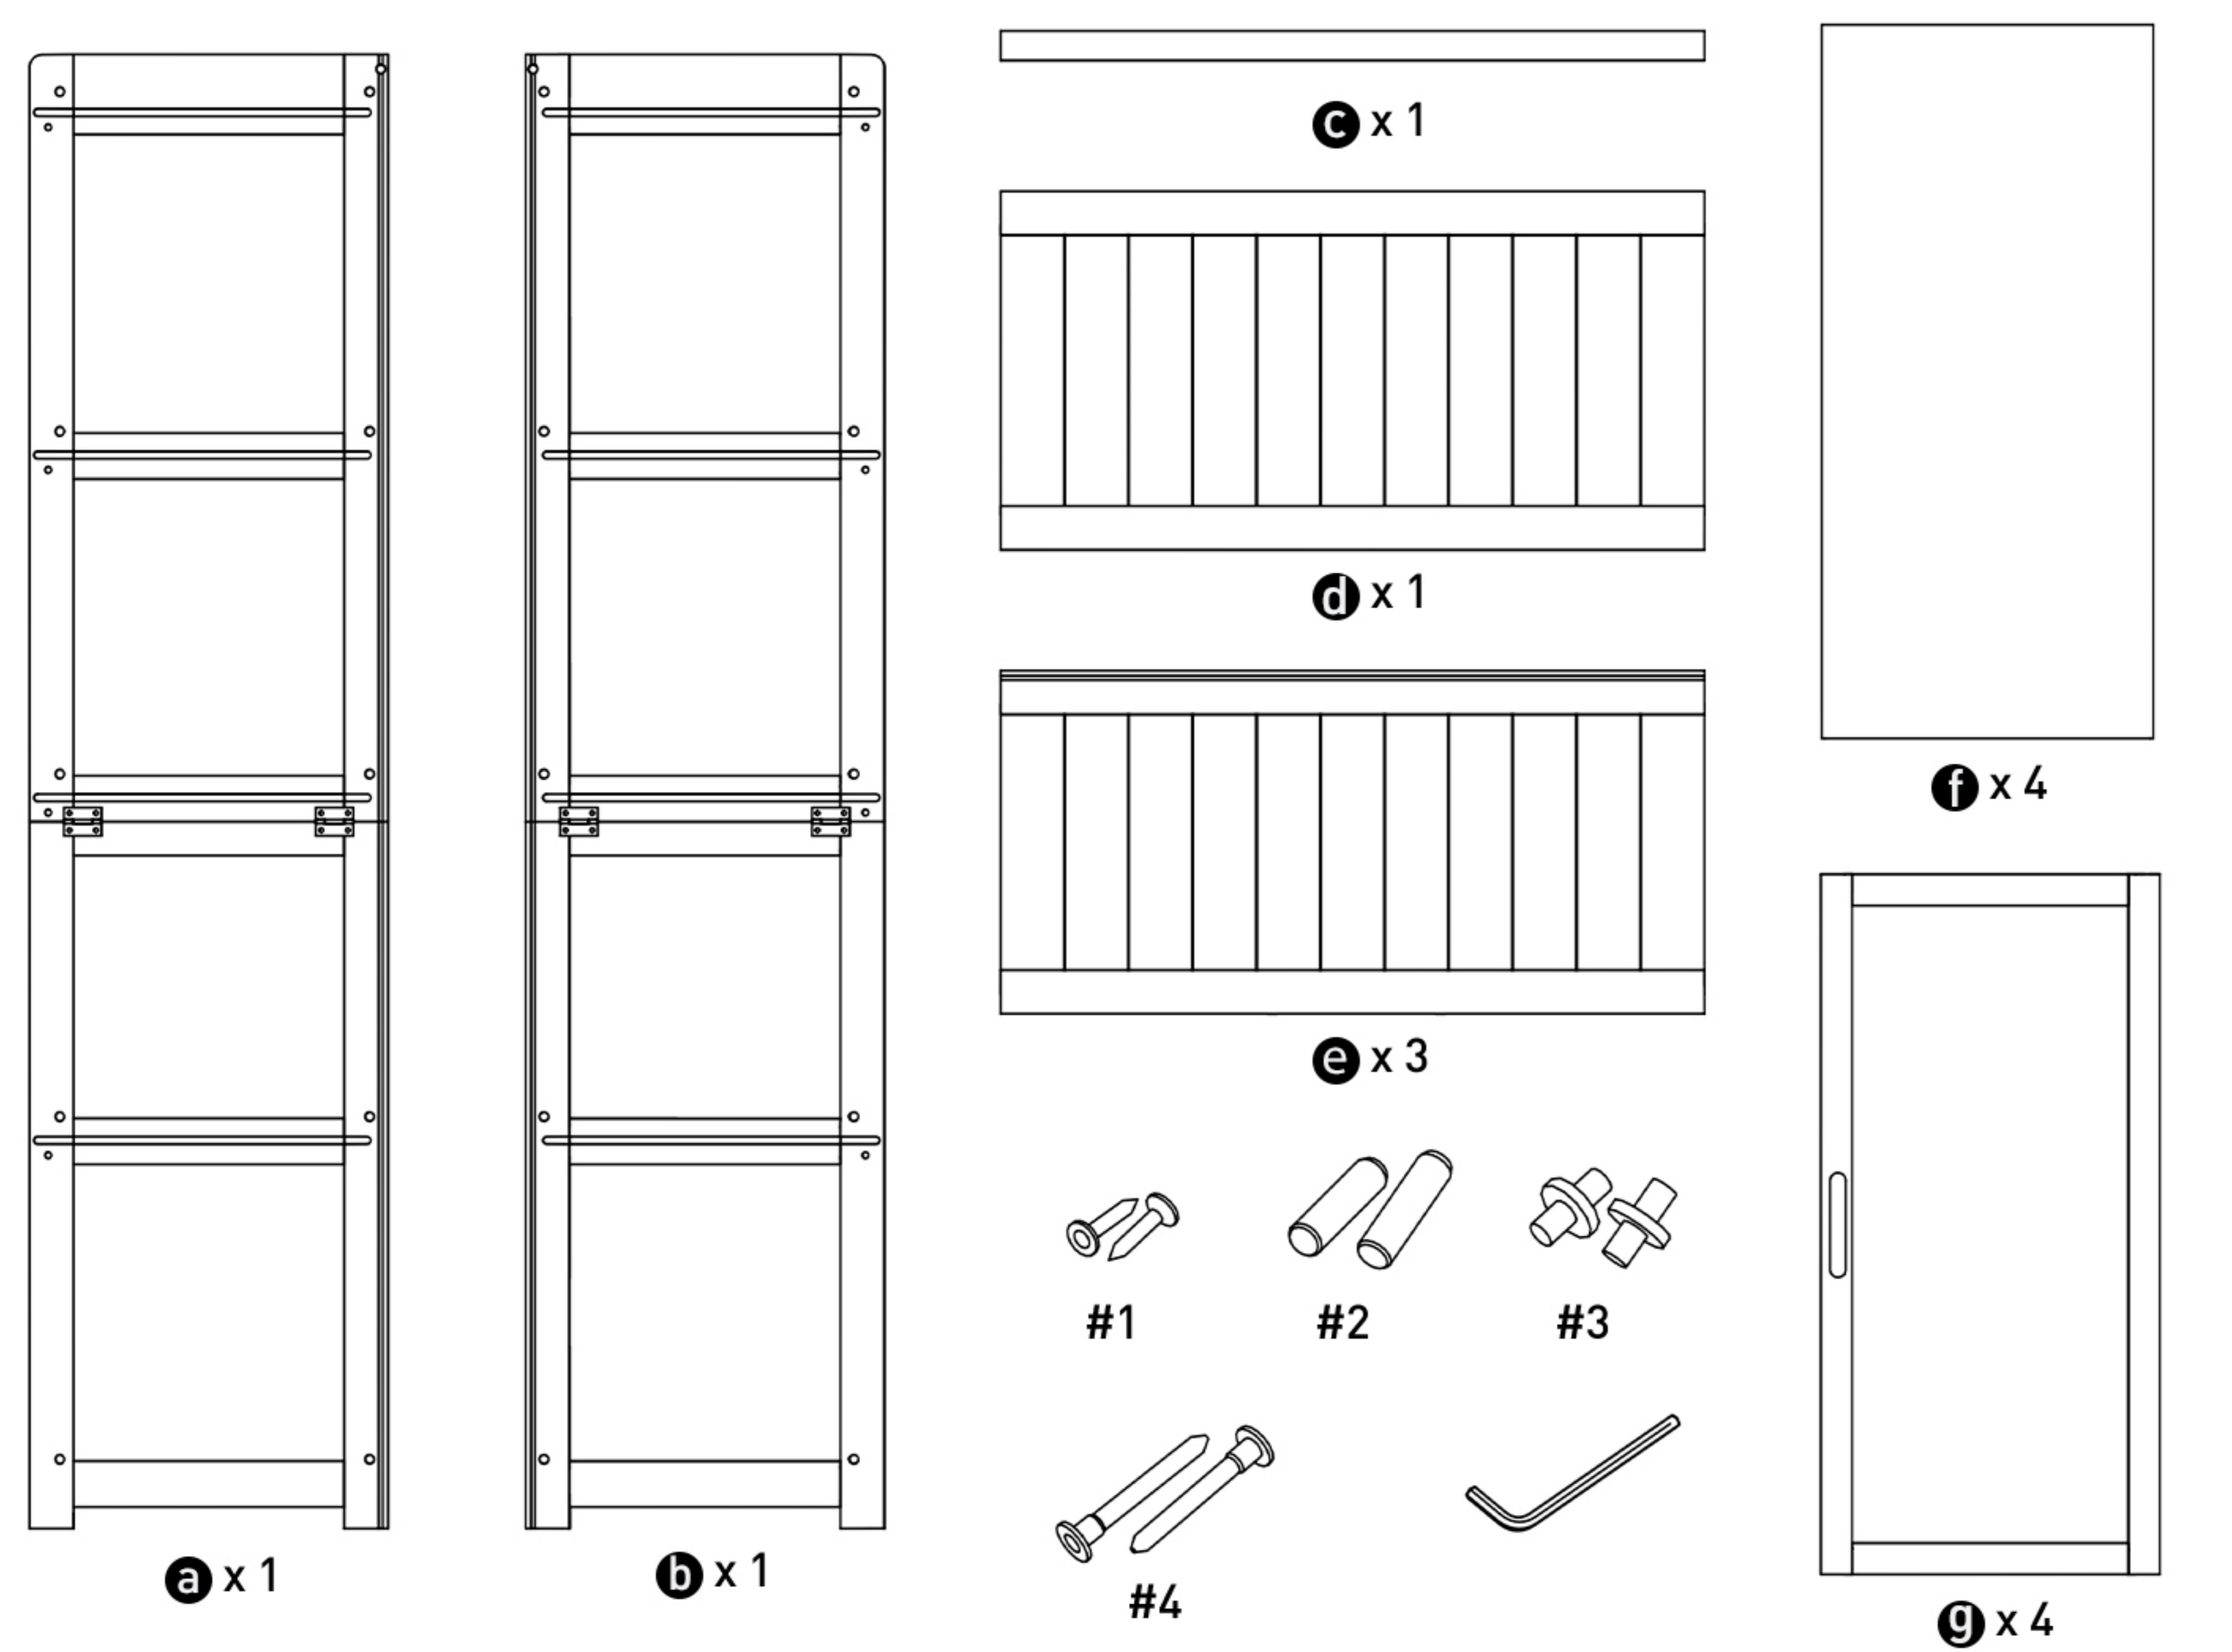

HARDWARE

⚠ ATTENTION

- ① Please always read and adhere to the assembly, maintenance, and operating instructions.
- ② Do not discard any packaging until you have verified that all parts and the fittings packet are present.
- ③ Keep children away during assembly, as this item contains small parts that could be a choking hazard.
- ④ Gently wipe the frame with water only. Do not use bleach, acids, or other solvents.
- ⑤ Check all hardware before assembly. Using incorrect parts may cause damage.

Scan the QR code to view the assembly video.

FINISHED PRODUCT

ASSEMBLY INSTRUCTIONS

DSC-003-T4-27-BK-T2