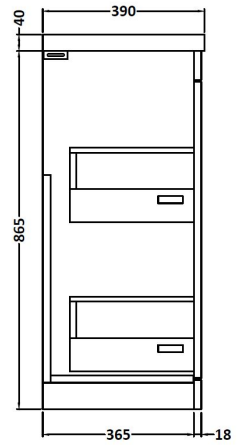

CUSTOMER DATA SHEET

DESCRIPTION: 800 Fs 2-Drawer Vanity With Basin A

CUSTOMER DATA SHEET - FURNITURE

DESCRIPTION: 800 Floor Standing 2-Drawer Basin Unit

PRODUCT DIMENSIONS			
Height (mm)	Width (mm)	Depth (mm)	Nett Wgt Kg
865	800	383	38

PACKAGING DIMENSIONS			
Height (mm)	Width (mm)	Depth (mm)	Gross Wgt Kg
405	820	885	38

PACKAGING DATA			
Box Colour	Brown Cardboard Box - Printed		
Box Qty		Label Colour	White Label
Label Size	x	Label Qty	2

OUTER BOX DIMENSIONS (If Applicable)			
Height (mm)	Width (mm)	Depth (mm)	Gross Wgt Kg

PRODUCT DETAILS	
Country of Origin	China
Fitting Instruction	No
Constr' Method	Cam & Wood Dowel
Cabinet Finish	MFC Painted Gloss
Cab Thickness (mm)	16
Drawer Included	Yes
No of Shelves	0
Hinge Inc'	Not Applicable
Fixings Inc'	Yes
Handle Inc'	Yes, Supplied
Handle Type	Strap

CUSTOMER DATA SHEET - CERAMICS

DESCRIPTION: 800 Mid Edged Basin 1 Th

PRODUCT DIMENSIONS

Height (mm)	Width (mm)	Depth (mm)	Nett Wgt Kg
180	810	390	15

PACKAGING DIMENSIONS

Height (mm)	Width (mm)	Depth (mm)	Gross Wgt Kg
210	410	830	15