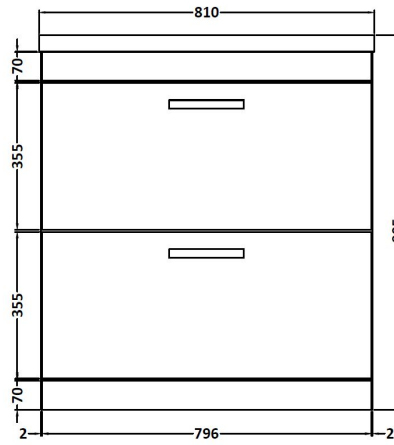

CUSTOMER DATA SHEET

DESCRIPTION: 800 Fs 2-Drawer Vanity With Basin A

CUSTOMER DATA SHEET - FURNITURE

DESCRIPTION: 800 Floor Standing 2-Drawer Basin Unit

PRODUCT DIMENSIONS			
Height (mm)	Width (mm)	Depth (mm)	Nett Wgt Kg
865	800	383	38

PACKAGING DIMENSIONS			
Height (mm)	Width (mm)	Depth (mm)	Gross Wgt Kg
405	820	885	38

PACKAGING DATA			
Box Colour	Brown Cardboard Box - Printed		
Box Qty		Label Colour	White Label
Label Size	x	Label Qty	2

CUSTOMER DATA SHEET - CERAMICS

DESCRIPTION: 800 Mid Edged Basin 1 Th

PRODUCT DIMENSIONS

Height (mm)	Width (mm)	Depth (mm)	Nett Wgt Kg
180	810	390	15

PACKAGING DIMENSIONS

Height (mm)	Width (mm)	Depth (mm)	Gross Wgt Kg
210	410	830	15

PACKAGING DATA

Box Colour	Brown Cardboard Box		
Box Qty	1	Label Colour	White Label
Label Size	100 x 50	Label Qty	2

OUTER BOX DIMENSIONS (If Applicable)

Height (mm)	Width (mm)	Depth (mm)	Gross Wgt Kg

PRODUCT DETAILS