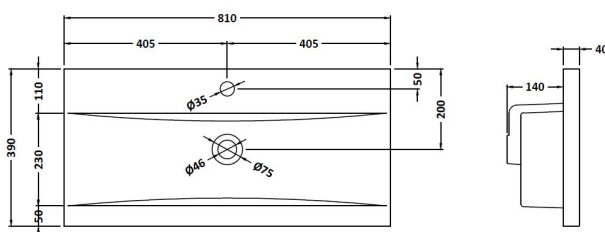

CUSTOMER DATA SHEET

DESCRIPTION: 800 Fs 2-Drawer Vanity With Basin A

CUSTOMER DATA SHEET - FURNITURE

DESCRIPTION: 800 Floor Standing 2-Drawer Basin Unit

PRODUCT DIMENSIONS			
Height (mm)	Width (mm)	Depth (mm)	Nett Wgt Kg
865	800	383	38

PACKAGING DIMENSIONS			
Height (mm)	Width (mm)	Depth (mm)	Gross Wgt Kg
405	820	885	38

PACKAGING DATA			
Box Colour	Brown Cardboard Box - Printed		
Box Qty		Label Colour	White Label
Label Size	x	Label Qty	2

OUTER BOX DIMENSIONS (If Applicable)			
Height (mm)	Width (mm)	Depth (mm)	Gross Wgt Kg

PRODUCT DETAILS	
Country of Origin	China
Fitting Instruction	No
Constr' Method	Cam & Wood Dowel
Cabinet Finish	MFC Painted Gloss
Cab Thickness (mm)	16
Drawer Included	Yes
No of Shelves	0
Hinge Inc'	Not Applicable
Fixings Inc'	Yes
Handle Inc'	Yes, Supplied
Handle Type	Strap

CUSTOMER DATA SHEET - CERAMICS

DESCRIPTION: 800 Mid Edged Basin 1 Th

PRODUCT DIMENSIONS

Height (mm)	Width (mm)	Depth (mm)	Nett Wgt Kg
180	810	390	15

PACKAGING DIMENSIONS

Height (mm)	Width (mm)	Depth (mm)	Gross Wgt Kg
210	410	830	15