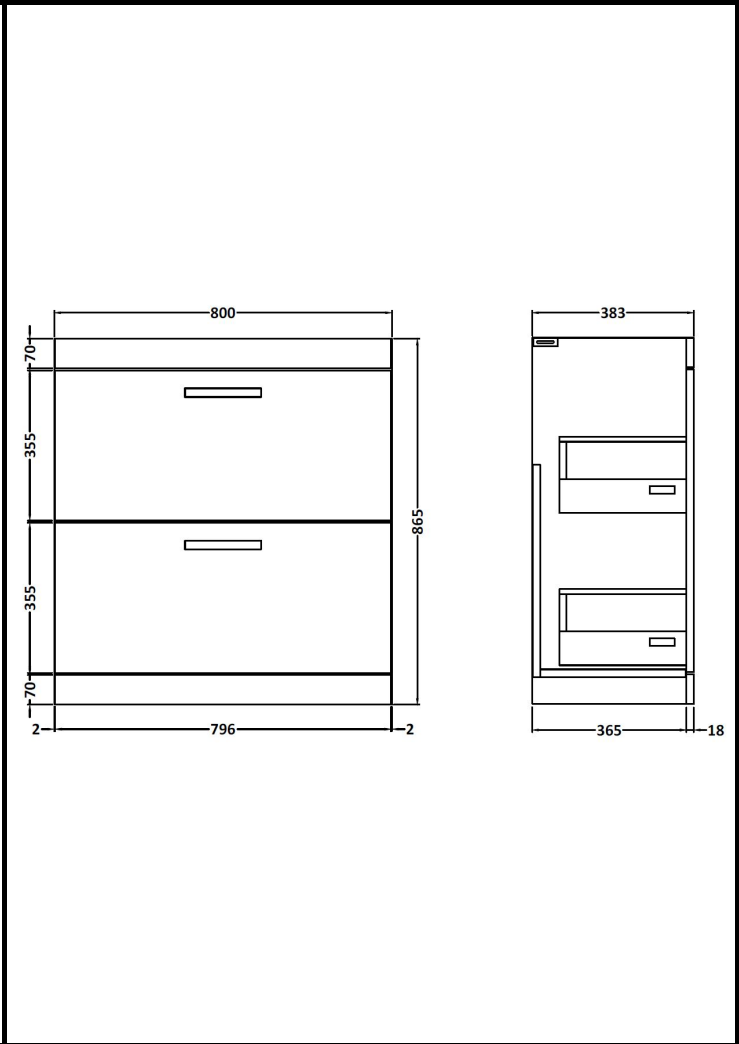

CUSTOMER DATA SHEET

DESCRIPTION: 800 Fs 2-Drawer Vanity With Basin A

CUSTOMER DATA SHEET - FURNITURE

DESCRIPTION: 800 Floor Standing 2-Drawer Basin Unit

PRODUCT DIMENSIONS			
Height (mm)	Width (mm)	Depth (mm)	Nett Wgt Kg
865	800	383	38

PACKAGING DIMENSIONS			
Height (mm)	Width (mm)	Depth (mm)	Gross Wgt Kg
405	820	885	38

PACKAGING DATA			
Box Colour	Brown Cardboard Box - Printed		
Box Qty		Label Colour	White Label
Label Size	x	Label Qty	2

CUSTOMER DATA SHEET - CERAMICS

DESCRIPTION: 800 Mid Edged Basin 1 Th

PRODUCT DIMENSIONS

Height (mm)	Width (mm)	Depth (mm)	Nett Wgt Kg
180	810	390	15

PACKAGING DIMENSIONS

Height (mm)	Width (mm)	Depth (mm)	Gross Wgt Kg
210	410	830	15

PACKAGING DATA

Box Colour	Brown Cardboard Box		
Box Qty	1	Label Colour	White Label
Label Size	100 x 50	Label Qty	2

OUTER BOX DIMENSIONS (If Applicable)

Height (mm)	Width (mm)	Depth (mm)	Gross Wgt Kg

PRODUCT DETAILS