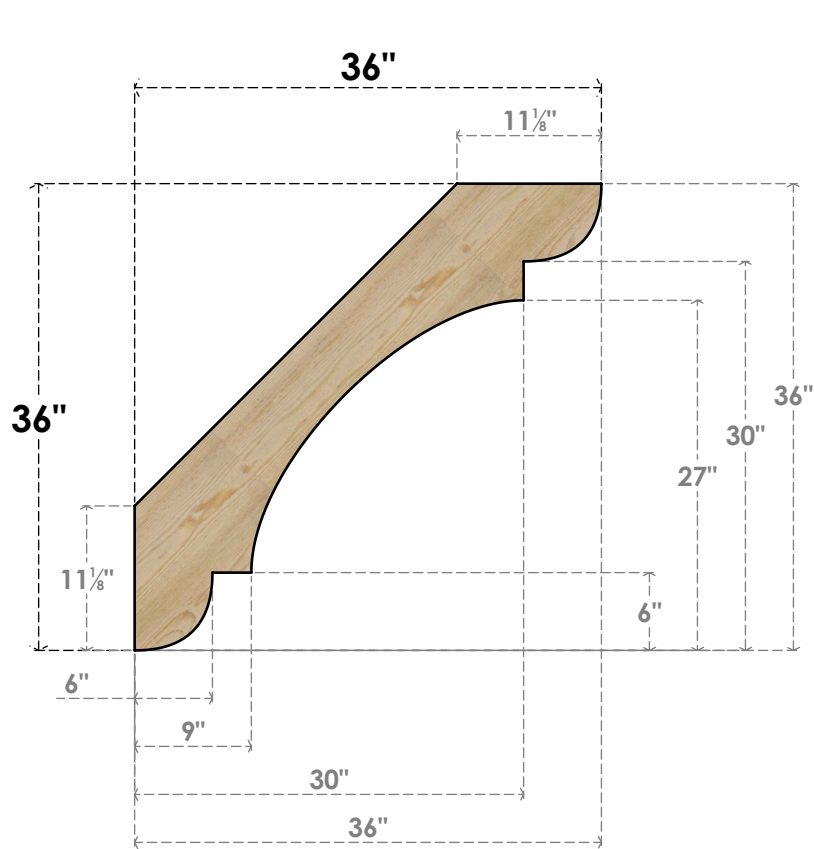

# BRC06X36X36OLY00RDF

6"W X 36"D X 36"H OLYMPIC ROUGH SAWN BRACE, DOUGLAS FIR

**SIDE**

**FRONT**

EKENA MILLWORK  
 2300 WEST MAIN ST.  
 CLARKSVILLE, TX 75426  
 TOLL FREE: 866-607-0453  
 WWW.EKENAMILLWORK.COM

### NOTES

1. INSTALLATION TO BE COMPLETED IN ACCORDANCE WITH MANUFACTURER'S SPECIFICATIONS.
2. DRAWING MAY NOT BE TO SCALE
3. THIS DRAWING IS INTENDED FOR DESIGN AND PLANNING PURPOSES ONLY.
4. ALL INFORMATION CONTAINED HEREIN WAS CURRENT AT THE TIME OF DEVELOPMENT BUT MUST BE REVIEWED AND APPROVED BY THE PRODUCT MANUFACTURER TO BE CONSIDERED ACCURATE.
5. PRODUCTS ARE NOT KILN DRIED. THIS ITEM IS UNIQUE AND WILL CONTAIN THE NATURAL VARIATIONS THAT THE WOOD SPECIES OFFERS. THIS MAY RESULT IN VARIATIONS UP TO 1/4"