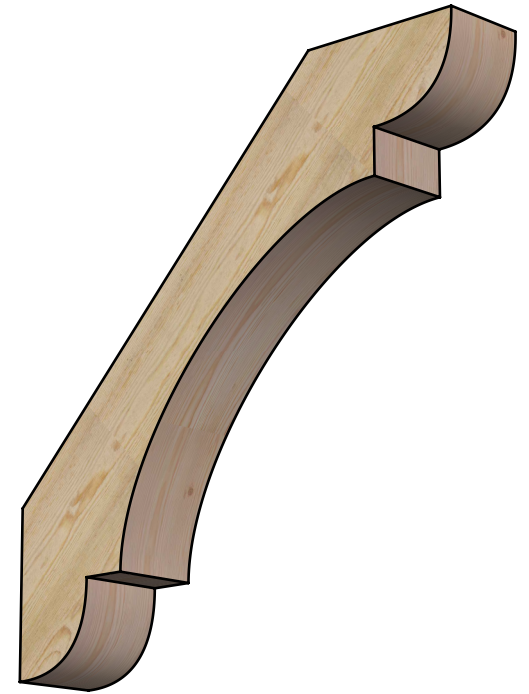

# BRC06X36X36OLY00RDF

6"W X 36"D X 36"H OLYMPIC ROUGH SAWN BRACE, DOUGLAS FIR

**SIDE**

**FRONT**

EKENA MILLWORK  
 2300 WEST MAIN ST.  
 CLARKSVILLE, TX 75426  
 TOLL FREE: 866-607-0453  
 WWW.EKENAMILLWORK.COM