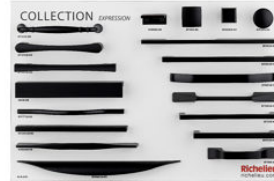

Transitional Metal Knob - 8093

Product № BP80930180
Color Group: Gray and Chrome Group

Contemporary Metal Knob - 5623

Product № BP5623030CHBRZ
Color Group: Yellow and Brass Group

Contemporary Metal Knob - 1894

Product № BP1894027BORB
Color Group: Brown and Bronze Group

Contemporary Metal Knob - 5623

Product № BP5623030900
Color Group: Black Group

Contemporary Metal Knob - 1894

Product № BP1894027CHBRZ
Color Group: Brown and Bronze Group

Contemporary Metal Knob - 5623

Product № BP5623030195
Color Group: Gray and Chrome Group

Transitional Metal Knob - 8093

Product № BP80930BORB
Color Group: Brown and Bronze Group

Expression Board - 99BLACK1