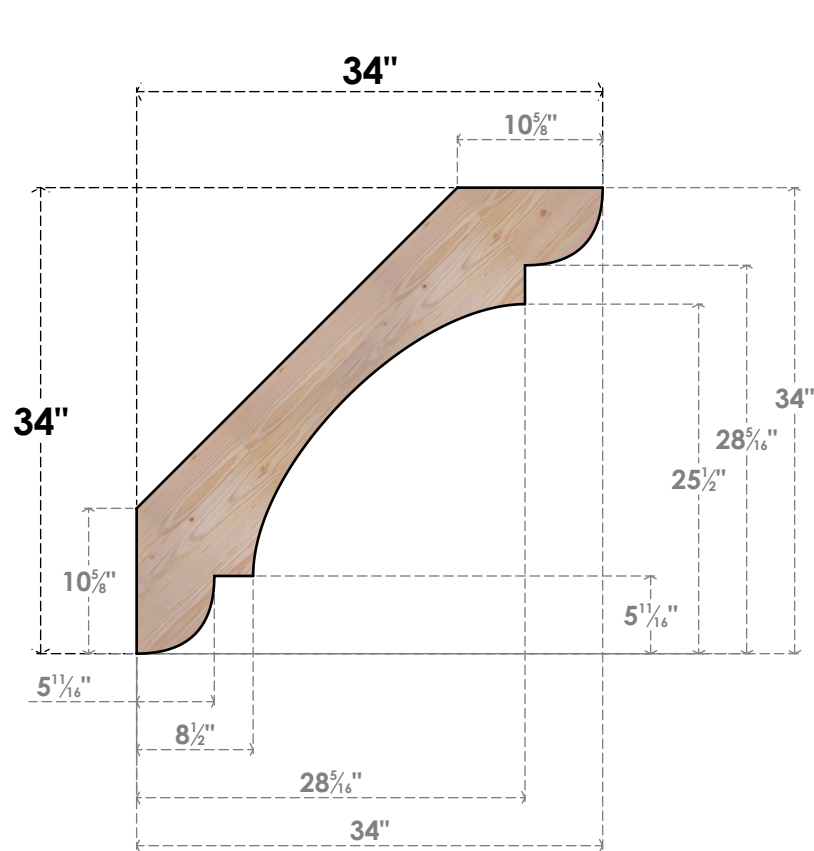

BRC06X34X34OLY00SDF

5 1/2"W X 34"D X 34"H OLYMPIC SMOOTH BRACE, DOUGLAS FIR

SIDE

FRONT

EKENA MILLWORK
 2300 WEST MAIN ST.
 CLARKSVILLE, TX 75426
 TOLL FREE: 866-607-0453
 WWW.EKENAMILLWORK.COM

NOTES

1. INSTALLATION TO BE COMPLETED IN ACCORDANCE WITH MANUFACTURER'S SPECIFICATIONS.
2. DRAWING MAY NOT BE TO SCALE
3. THIS DRAWING IS INTENDED FOR DESIGN AND PLANNING PURPOSES ONLY.
4. ALL INFORMATION CONTAINED HEREIN WAS CURRENT AT THE TIME OF DEVELOPMENT BUT MUST BE REVIEWED AND APPROVED BY THE PRODUCT MANUFACTURER TO BE CONSIDERED ACCURATE.
5. PRODUCTS ARE NOT KILN DRIED. THIS ITEM IS UNIQUE AND WILL CONTAIN THE NATURAL VARIATIONS THAT THE WOOD SPECIES OFFERS. THIS MAY RESULT IN VARIATIONS UP TO 1/4"