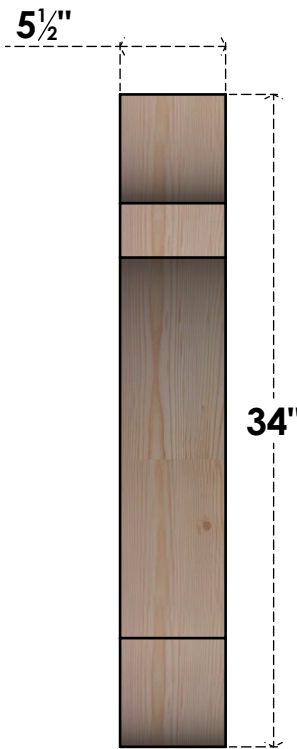

BRC06X34X34OLY00SDF

5 1/2"W X 34"D X 34"H OLYMPIC SMOOTH BRACE, DOUGLAS FIR

SIDE

FRONT

EKENA MILLWORK
 2300 WEST MAIN ST.
 CLARKSVILLE, TX 75426
 TOLL FREE: 866-607-0453
 WWW.EKENAMILLWORK.COM

NOTES

1. INSTALLATION TO BE COMPLETED IN ACCORDANCE WITH MANUFACTURER'S SPECIFICATIONS.
2. DRAWING MAY NOT BE TO SCALE
3. THIS DRAWING IS INTENDED FOR DESIGN AND PLANNING PURPOSES ONLY.
4. ALL INFORMATION CONTAINED HEREIN WAS CURRENT AT THE TIME OF DEVELOPMENT BUT MUST BE REVIEWED AND APPROVED BY THE PRODUCT MANUFACTURER TO BE CONSIDERED ACCURATE.
5. PRODUCTS ARE NOT KILN DRIED. THIS ITEM IS UNIQUE AND WILL CONTAIN THE NATURAL VARIATIONS THAT THE WOOD SPECIES OFFERS. THIS MAY RESULT IN VARIATIONS UP TO 1/4"