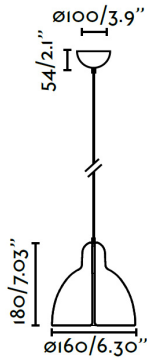

this is **handmade**

Mounting	Ceiling
Voltage (V)	120V
Hertz	60Hz
LOCATION	Dry locations only
Power (W)	15
Light source	E26 LED
Light source included	No
Number of lamp holders	1
Cable length	0.02 ft
Structure material	Steel + Ceramic
Shade material	Ceramic
Structure finish	Gloss Black
Shade finish	White & Gloss Black