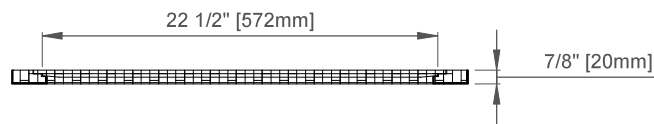

26" Callie Mirror

JAMES MARTIN
VANITIES™

725-M26-MOP

Features

Materials
Solids (Species):N/A
Veneers: Mother of Pearl
Panels:Plywood
Bevel on Mirror:1"

Dimension

Width:26"
Depth:7/8"
Height:38"

Visit website for warranty and installation information
www.jamesmartinvanities.com

Version:202212

26" Callie Mirror

725-M26-MOP

Top View

Front View

Side View

Visit website for warranty and installation information
www.jamesmartinvanities.com

Version:202212