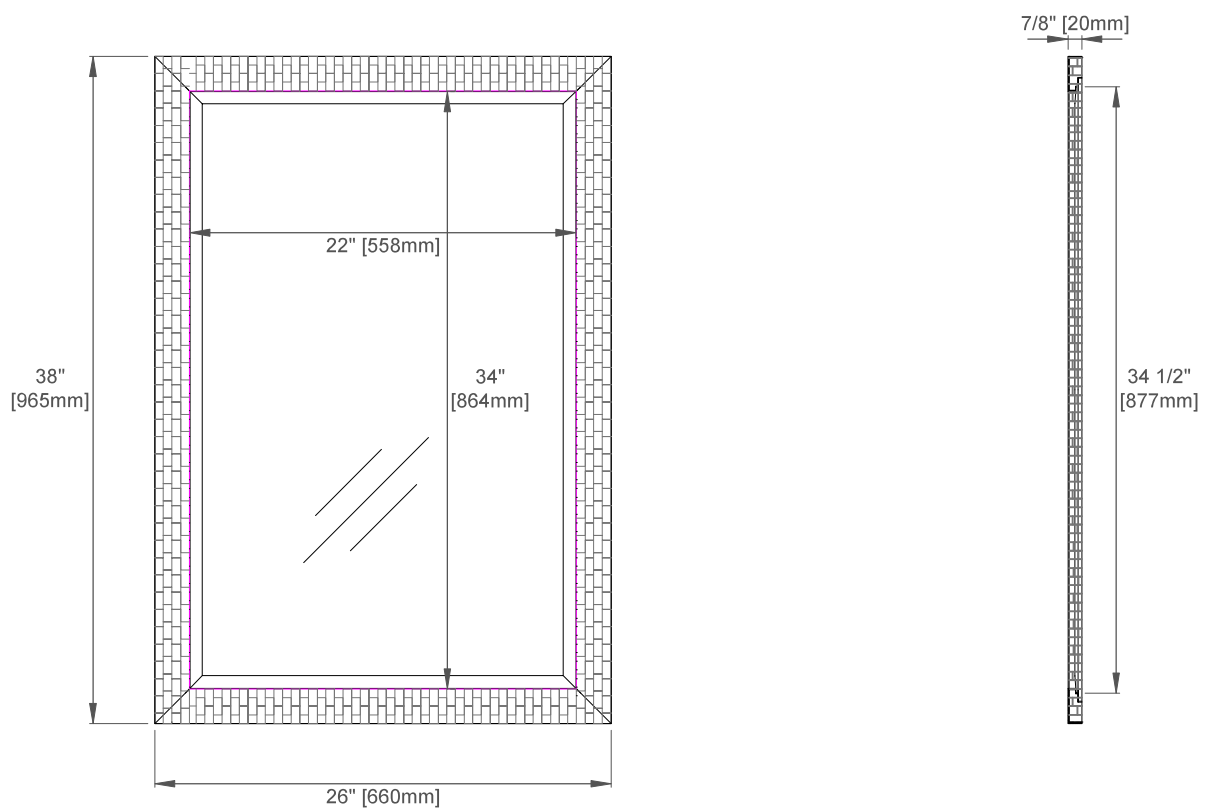

26" Callie Mirror

JAMES MARTIN
VANITIES™

725-M26-MOP

Features

Materials
Solids (Species):N/A
Veneers: Mother of Pearl
Panels:Plywood
Bevel on Mirror:1"

Dimension

Width:26"
Depth:7/8"
Height:38"

Visit website for warranty and installation information
www.jamesmartinvanities.com

Version:202212

26" Callie Mirror

725-M26-MOP

Top View

Front View

Side View

Visit website for warranty and installation information
www.jamesmartinvanities.com

Version:202212