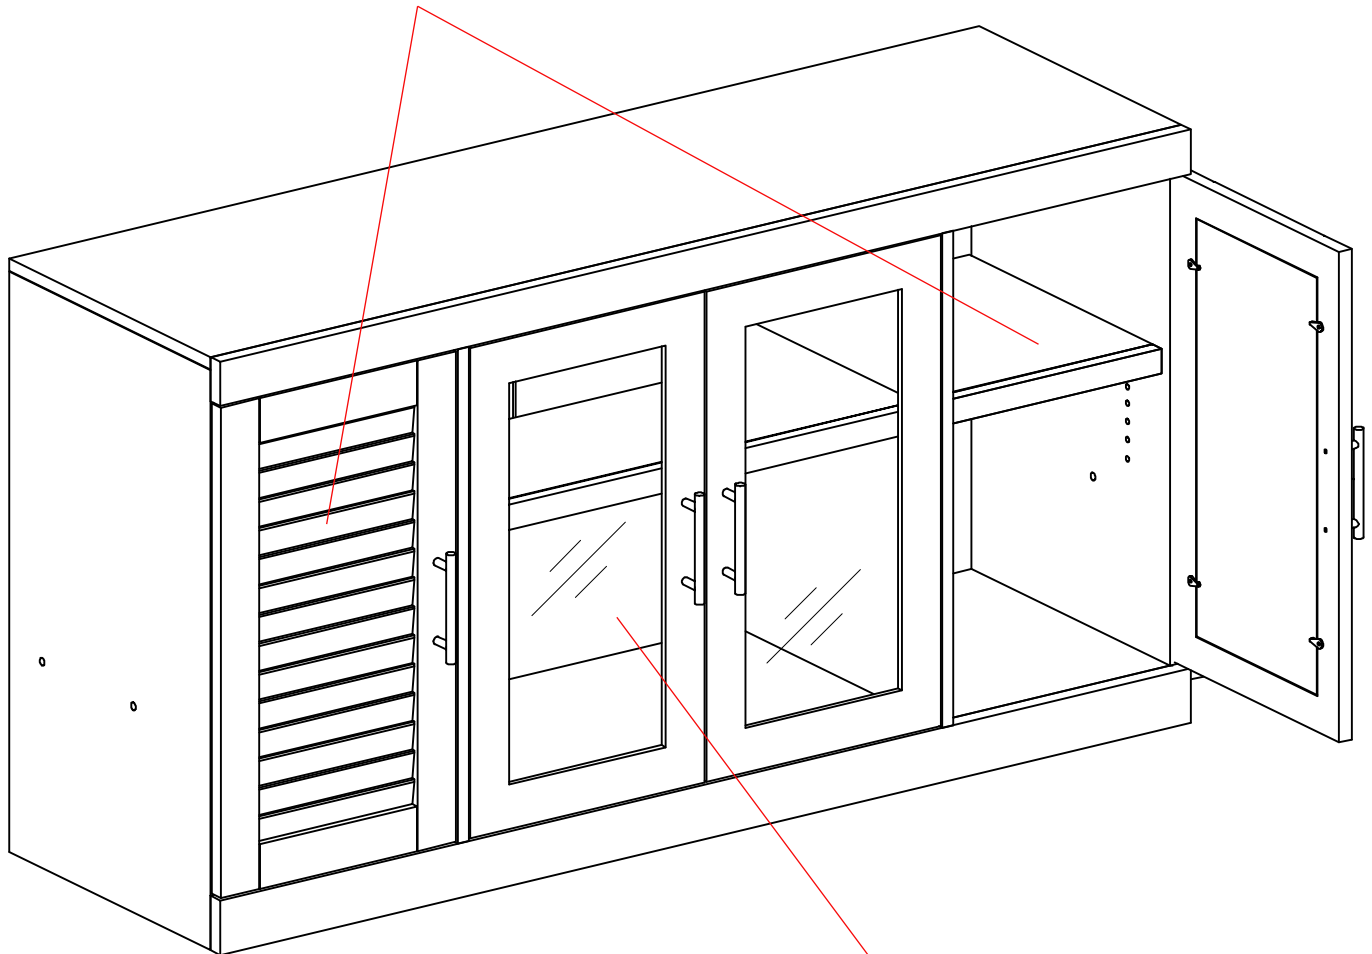

56" TV Console

Overall: 56.25" x 17.5" x 30.0"

Side cabinets
13" x 16" x 26.5"
Same shelf arrangement
as the center

Behind glass doors
Inside: 27.25" x 16" shelf x 26.5"
1 adjustable shelf, 5 holes
bottom to first 10.25"
1.5" between each hole