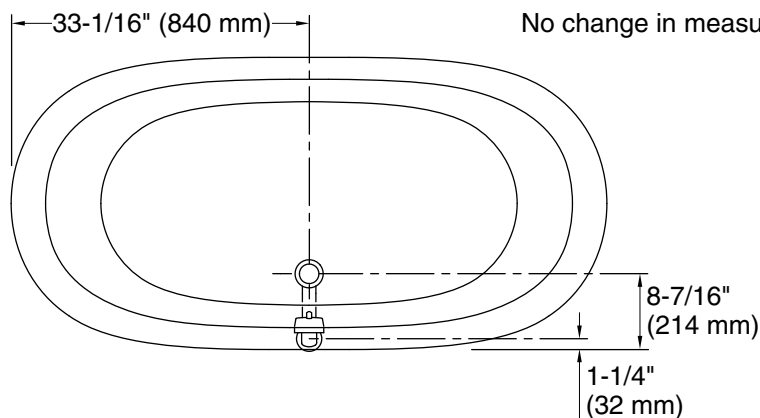

	0	White
---	---	-------

Technical Information

All product dimensions are nominal.

Drain location:	Center
Basin area, bottom:	48-15/16" x 24-3/4" (1243 mm x 629 mm)
Basin area, top:	58-11/16" x 27-13/16" (1491 mm x 706 mm)
Weight:	396.2 lbs (179.7 kg)
Minimum floor load:	90 lbs/ft ² (439.4 kg/m ²)
Water depth:	14-3/8" (366 mm)
Water capacity:	90 gal (340.7 L)
Template:	1344921-7, not required, included