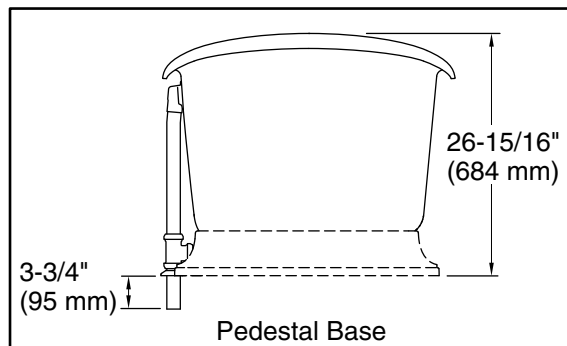

	0	White
---	---	-------

Technical Information

All product dimensions are nominal.

Drain location:	Center
Basin area, bottom:	48-15/16" x 24-3/4" (1243 mm x 629 mm)
Basin area, top:	58-11/16" x 27-13/16" (1491 mm x 706 mm)
Weight:	396.2 lbs (179.7 kg)
Minimum floor load:	90 lbs/ft ² (439.4 kg/m ²)
Water depth:	14-3/8" (366 mm)
Water capacity:	90 gal (340.7 L)
Template:	1344921-7, not required, included