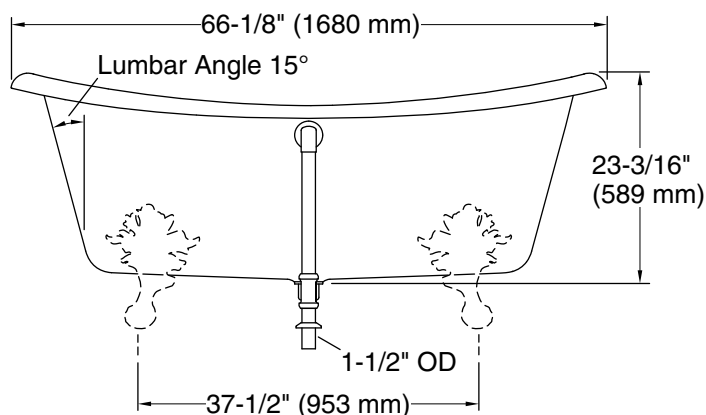

	0	White
---	---	-------

Technical Information

All product dimensions are nominal.

Drain location:	Center
Basin area, bottom:	48-15/16" x 24-3/4" (1243 mm x 629 mm)
Basin area, top:	58-11/16" x 27-13/16" (1491 mm x 706 mm)
Weight:	396.2 lbs (179.7 kg)
Minimum floor load:	90 lbs/ft ² (439.4 kg/m ²)
Water depth:	14-3/8" (366 mm)
Water capacity:	90 gal (340.7 L)
Template:	1344921-7, not required, included