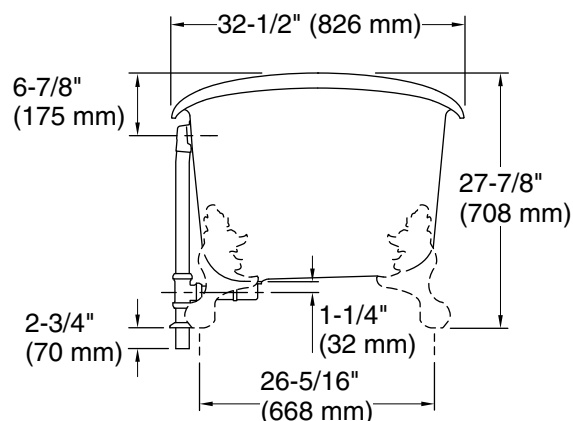

	0	White
---	---	-------

Technical Information

All product dimensions are nominal.

Drain location:	Center
Basin area, bottom:	48-15/16" x 24-3/4" (1243 mm x 629 mm)
Basin area, top:	58-11/16" x 27-13/16" (1491 mm x 706 mm)
Weight:	396.2 lbs (179.7 kg)
Minimum floor load:	90 lbs/ft ² (439.4 kg/m ²)
Water depth:	14-3/8" (366 mm)
Water capacity:	90 gal (340.7 L)
Template:	1344921-7, not required, included

Notes

Measure your actual product for rough-in details.

Install this product according to the installation instructions.

The hot water supply should be 70% of the capacity of the bath or greater. Installations will vary.