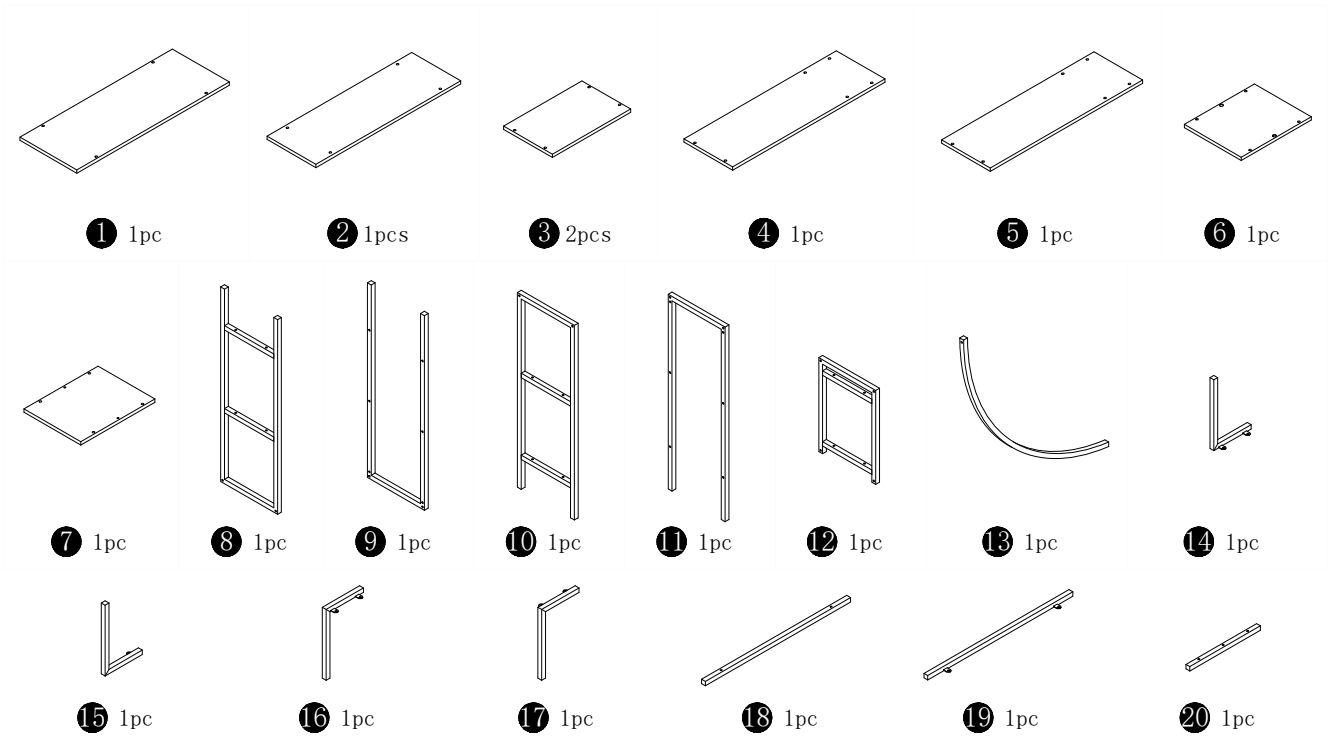

Assembly Instructions

Bookcases

-
1. Carefully read these instructions and keep them for future reference.
 2. Refer to the parts list for guidance and ensure that you have all the pieces before starting the assembly process, if anything is missing, damaged, incorrect, contact us **FIRSTLY BEFORE** assembling.
 3. When assembling, place all parts on a soft, clean, and flat surface, such as a carpet, to prevent any scratches.
 4. To avoid misalignment of the holes, Please don't full tighten the screws until you ensure all parts in place.
-

X2

When using the electric screwdriver ,
Reduce the power and torque to avoid damaging the furniture

(Install tip-over restraint provided)
Use of tip-over restraints may only reduce but not eliminate,
the risk of tip-over.

⚠ Caution

Make sure all parts are included. Most board parts are labeled or stamped on the raw edge. Contact us for free replacement if having damaged or missing parts.

Parts & Hardware List

Parts & Hardware List