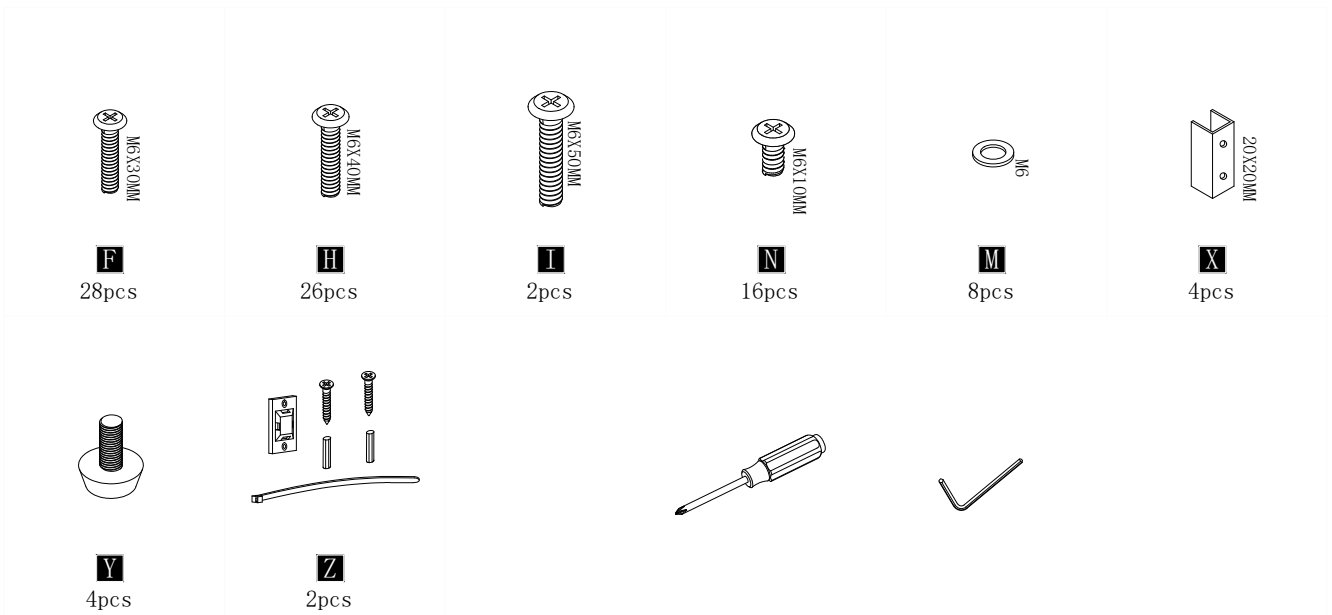

Assembly Instructions

Bookcases

-
1. Carefully read these instructions and keep them for future reference.
 2. Refer to the parts list for guidance and ensure that you have all the pieces before starting the assembly process, if anything is missing, damaged, incorrect, contact us **FIRSTLY BEFORE** assembling.
 3. When assembling, place all parts on a soft, clean, and flat surface, such as a carpet, to prevent any scratches.
 4. To avoid misalignment of the holes, Please don't full tighten the screws until you ensure all parts in place.
-

X2

When using the electric screwdriver ,
Reduce the power and torque to avoid damaging the furniture

(Install tip-over restraint provided)
Use of tip-over restraints may only reduce but not eliminate,
the risk of tip-over.

⚠ Caution

Make sure all parts are included. Most board parts are labeled or stamped on the raw edge. Contact us for free replacement if having damaged or missing parts.

Parts & Hardware List

Parts & Hardware List