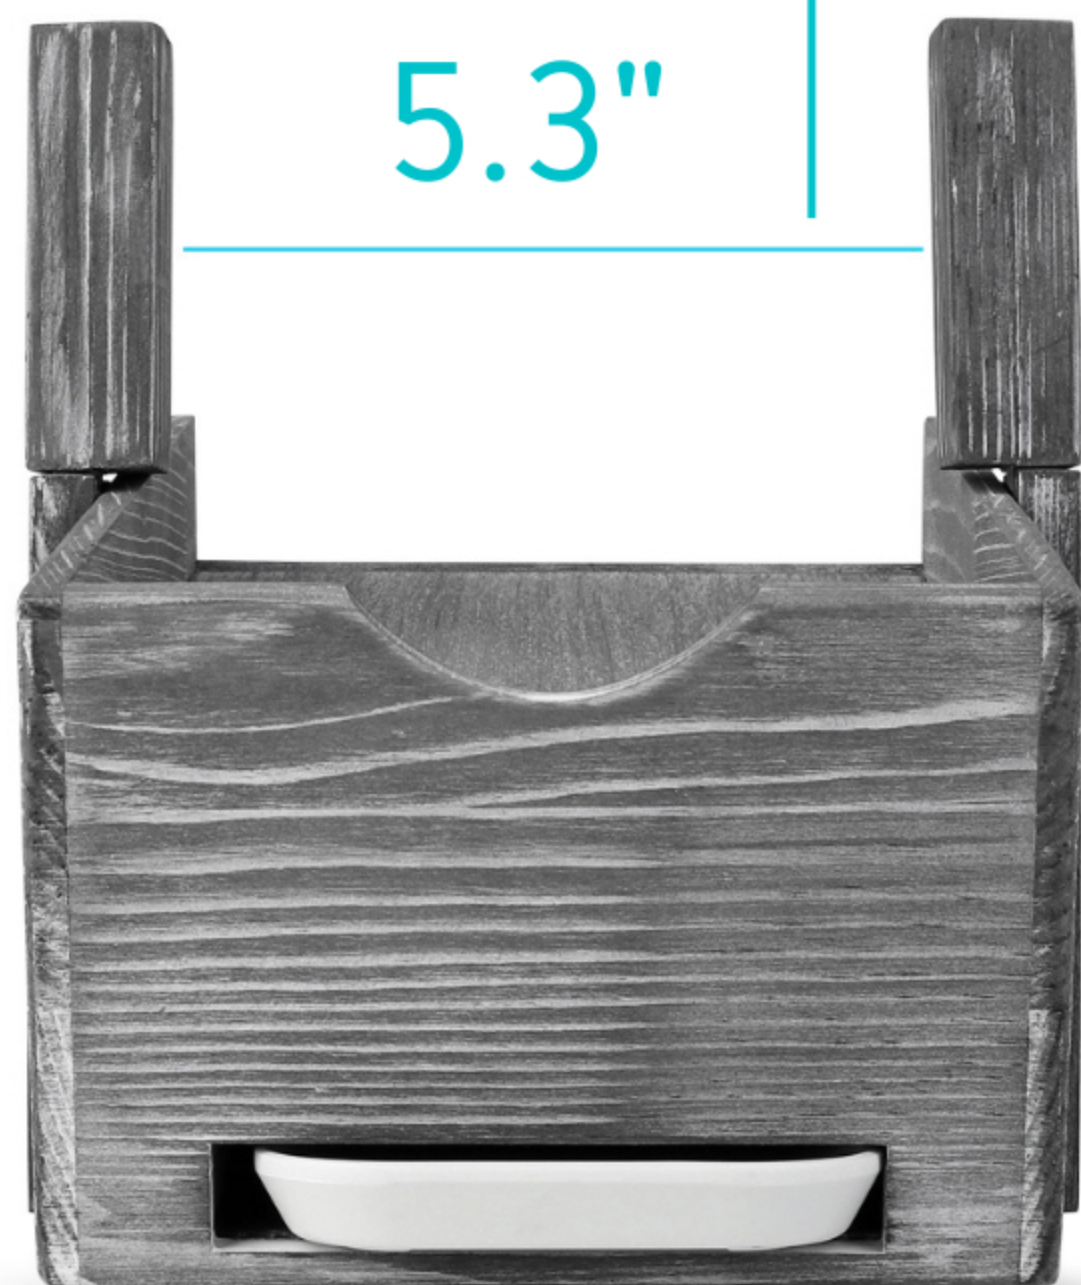

DIMENSION

8.25"

8.75"

7.1"

Two wood plugs can be adjusted by two different sizes to fit different laundry bottles

5.3"

6.1"