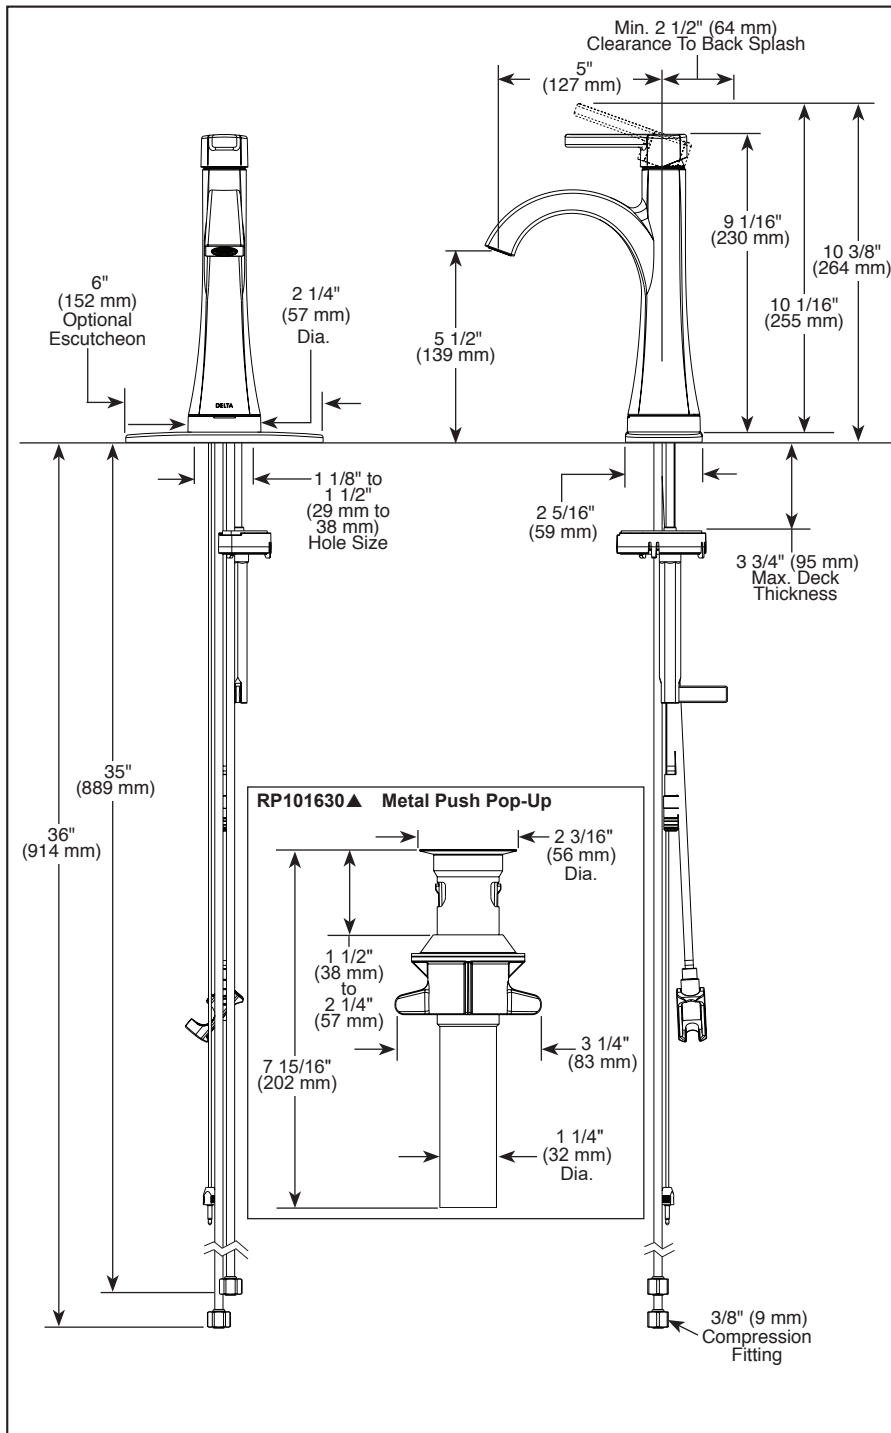

see what Delta can do™

BATHROOM FAUCET

- Lineax™ Bath Collection
- Single Handle Deck Mount

FEATURES:

- DIAMOND Seal™ Technology
- Touch₂O® with Touchless Technology
- 2 modes available: Touch₂O® with Touchless and Touch₂O® only
- TempSense® Technology

STANDARD SPECIFICATIONS:

- Max. flow rate 1.2 gpm @ 60 psi, 4.5 L/min @ 414 kPa, laminar type flow
- One or three-hole mount (escutcheon included)
- Diamond coated ceramic cartridge
- 1/4" O.D. straight, staggered PEX supply lines
- LED indicator light signals on-off, water temperature and when batteries run low
- Touch₂O® mode only works best for metal sink or where the sensitivity is too high
- Modes easily changed from above the sink
- Uses 6 AA (included) or 6 C (optional) batteries
- EP102157 optional 110-120V AC adapter available (3 prong grounded outlet required)
- Models have metal drain with push pop-up type fitting with plated flange and stopper, no lift rod hole
- Optional red/blue indicator ring provided with model

COMPLIES WITH:

- ASME A112.18.1 / CSA B125.1
- ASME A112.18.2 / CSA B125.2
- EPA WaterSense®
- ICC/ANSI A117.1

▲ Designate Proper Finish Suffix

Delta Faucet Company reserves the right (1) to make changes in specifications and materials, and (2) to change or discontinue models, both without notice or obligation. Dimensions are for reference only. See current full-line price book or www.deltafaucet.com for finish options and product availability.

DSP-L-538T-DST Rev. L

Delta Faucet Company

55 E. 111th Street, Carmel, IN 46280
 350 South Edgeware Road, St. Thomas, ON N5P 4L1
 © 2025 Delta Faucet Company