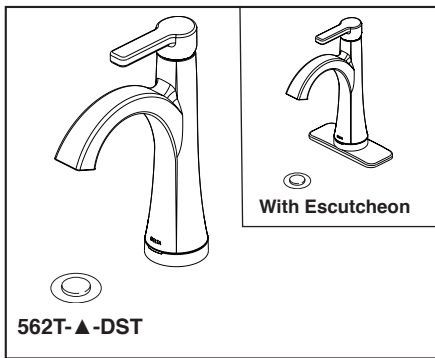

WARRANTY

- Parts and Finish - Lifetime limited warranty; or for commercial purchasers, 10 years for multi-family residential (apartments and condominiums) and 5 years for all other commercial uses, in each case from the date the product is received by the original purchaser or their authorized representative (installation contractor, etc.).
- Electronic Parts and Batteries (if applicable) - 5 years from the date the product is received by the original purchaser or their authorized representative (installation contractor, etc.); or for commercial purchasers, 1 year from the date the product is received by the original purchaser or their authorized representative (installation contractor, etc.). No warranty is provided on batteries.
- Please go to www.deltafaucet.com for the complete details of our limited warranty.

COMPLIES WITH:

- ASME A112.18.1 / CSA B125.1
- ASME A112.18.2 / CSA B125.2
- EPA WaterSense®
- ICC/ANSI A117.1

▲ Designate Proper Finish Suffix

Delta Faucet Company reserves the right (1) to make changes in specifications and materials, and (2) to change or discontinue models, both without notice or obligation. Dimensions are for reference only. See current full-line price book or www.deltafaucet.com for finish options and product availability.

DSP-L-538T-DST Rev. L

Delta Faucet Company

55 E. 111th Street, Carmel, IN 46280
350 South Edgeware Road, St. Thomas, ON N5P 4L1
© 2025 Delta Faucet Company