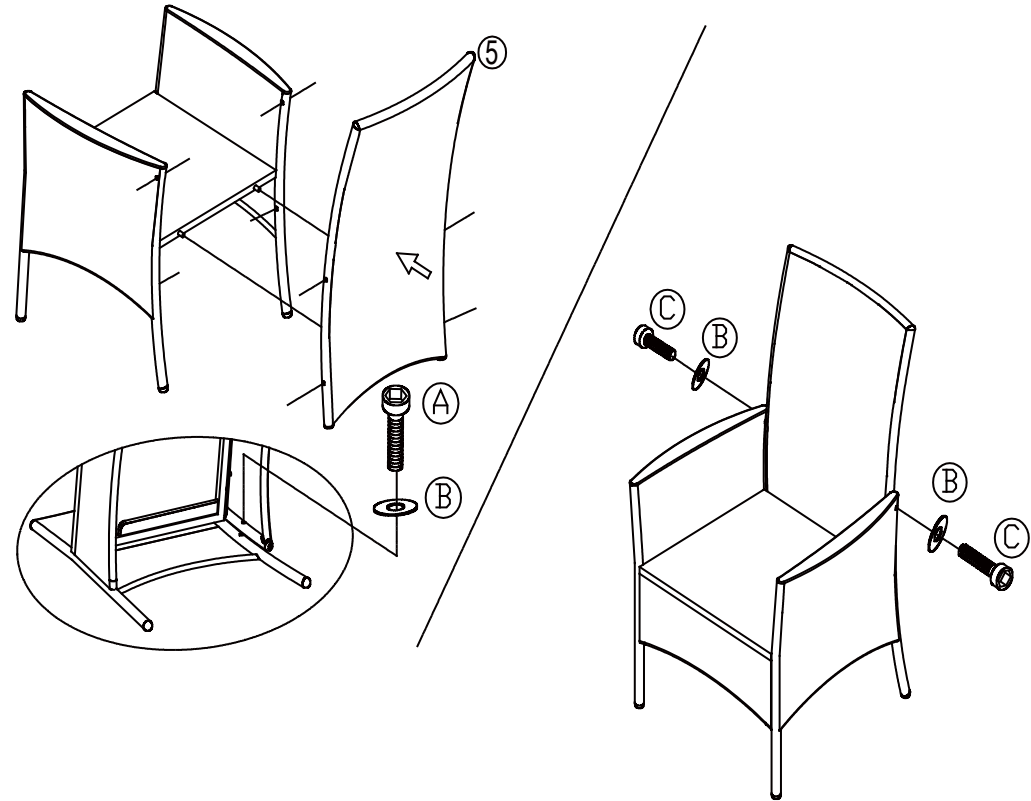

PREPARATION

Before beginning assembly of product, make sure all parts are present. Compare parts with package contents list and hardware contents list.

If any part is missing or damaged, do not attempt to assemble the product.

Estimated Assembly Time: 45 minutes.

Tools Required for Assembly (included): Allen Key

1 X4

2 X4