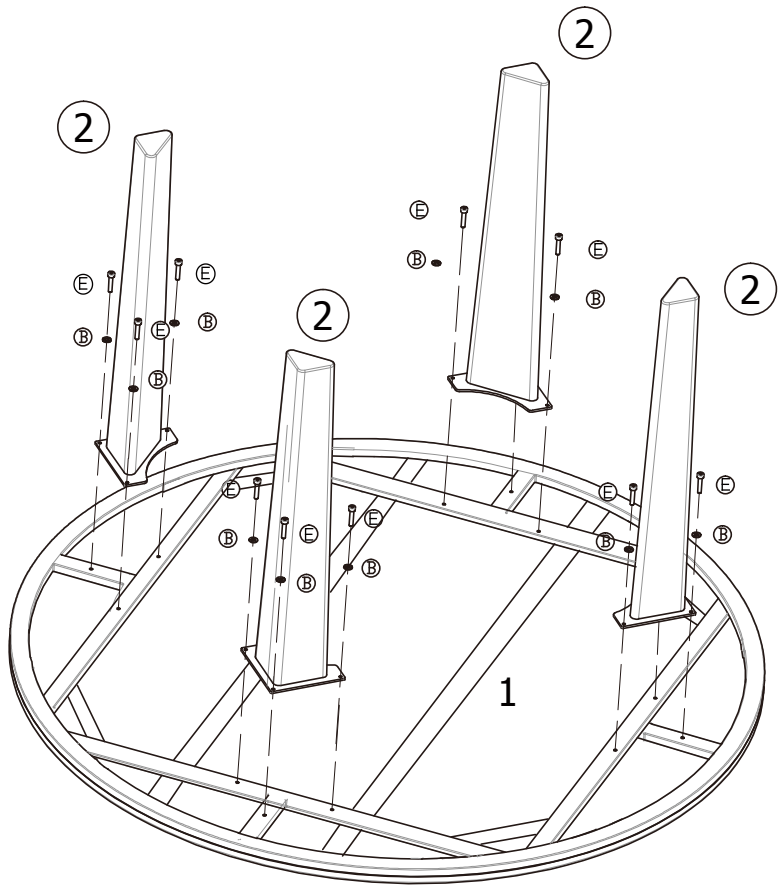

* This item may require periodic tightening

Part List and Hardware List

PIECE	DESCRIPTION	PICTURE	QUANTITY
1	Table Top		1X
2	Table Foot		4X
3	Chair/Sofa side-1		4X
4	Chair/Sofa Side-2		4X
5	Chair Back		4X
6	Chair Bottom		4X
7	Chair Apron		4X
8	Chair Cushion		4X
A	Allen bolt(M6x30 mm)		20X
B	Flat washer		48X
C	Allen bolt(M6x40 mm)		8X
D	Allen key		1X
E	Allen bolt(M6x20 mm)		12X
F	Allen bolt(M6x35 mm)		8X

Product Dimensions:

Φ45.3"x29.1" H (Table)

22.8"x23.6"x33.5" H (Chair)

PREPARATION

Before beginning assembly of product, make sure all parts are present. Compare parts with package contents list and hardware contents list.

If any part is missing or damaged, do not attempt to assemble the product.

Estimated Assembly Time: 45 minutes.

Tools Required for Assembly (included): Allen Key

1 X4

2 X4

3

4