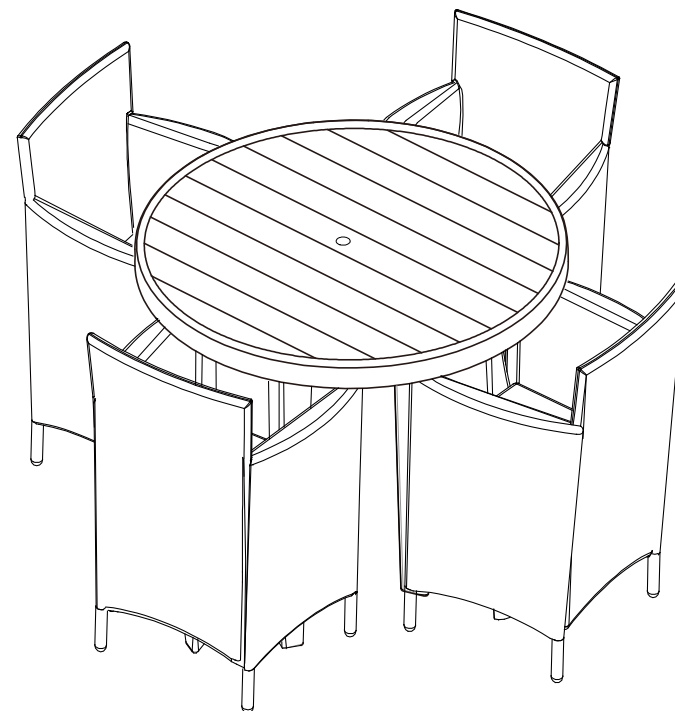

* This item may require periodic tightening

Part List and Hardware List

PIECE	DESCRIPTION	PICTURE	QUANTITY
1	Table Top		1X
2	Table Foot		4X
3	Chair/Sofa side-1		4X
4	Chair/Sofa Side-2		4X
5	Chair Back		4X
6	Chair Bottom		4X
7	Chair Apron		4X
8	Chair Cushion		4X
A	Allen bolt(M6x30 mm)		20X
B	Flat washer		48X
C	Allen bolt(M6x40 mm)		8X
D	Allen key		1X
E	Allen bolt(M6x20 mm)		12X
F	Allen bolt(M6x35 mm)		8X

Product Dimensions:

Φ45.3"x29.1" H (Table)

22.8"x23.6"x33.5" H (Chair)

PREPARATION

Before beginning assembly of product, make sure all parts are present. Compare parts with package contents list and hardware contents list.