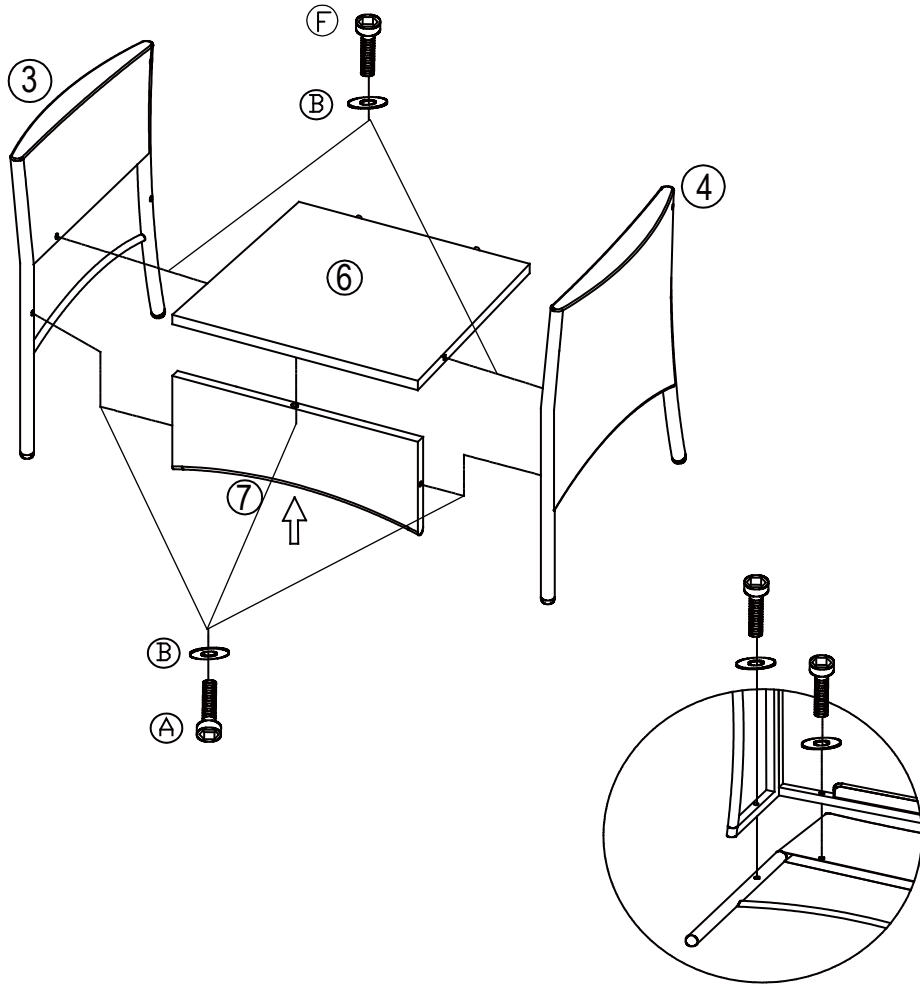

PREPARATION

Before beginning assembly of product, make sure all parts are present. Compare parts with package contents list and hardware contents list.

If any part is missing or damaged, do not attempt to assemble the product.

Estimated Assembly Time: 45 minutes.

Tools Required for Assembly (included): Allen Key

1 X4