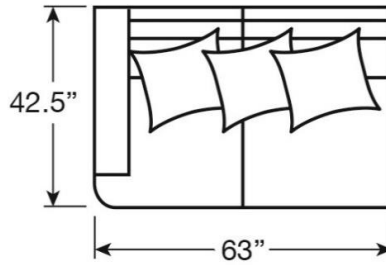

Overall: 27.5W x 42.5D x 34H

Seat: 17H Inside: 27.5W x 24.5D

(2) 20" Lux Down Throw Pillows

Standard Features: Ultra Down Seat Cushions and Blend Down Back Cushions

LEXINGTON
HOME BRANDS

As Shown:

Also Available:

-51CR

-52L

-52R

-53RCR

-51A

-53R

-56L

-53L