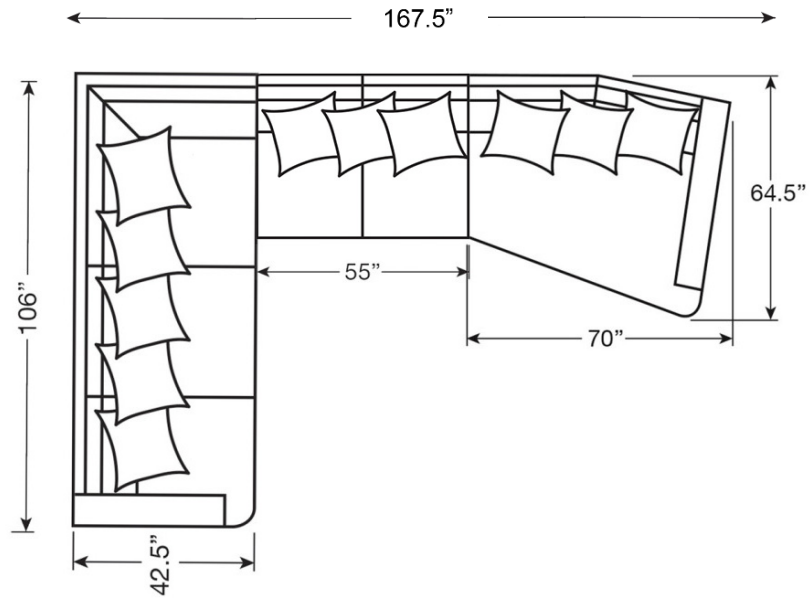

Overall: 27.5W x 42.5D x 34H

Seat: 17H Inside: 27.5W x 24.5D

(2) 20" Lux Down Throw Pillows

Standard Features: Ultra Down Seat Cushions and Blend Down Back Cushions

LEXINGTON
HOME BRANDS

As Shown:

Also Available:

-51CR

-52L

-52R

-53RCR

-51A

-53R

-56L

-53L