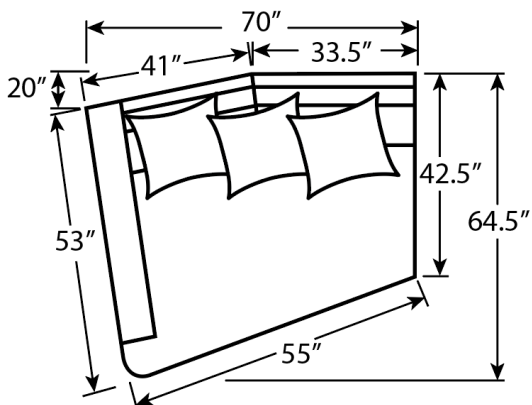

Overall: 27.5W x 42.5D x 34H

Seat: 17H Inside: 27.5W x 24.5D

(2) 20" Lux Down Throw Pillows

Standard Features: Ultra Down Seat Cushions and Blend Down Back Cushions

LEXINGTON
HOME BRANDS

As Shown:

Also Available:

-51CR

-52L

-52R

-53RCR

-51A

-53R

-56L

-53L