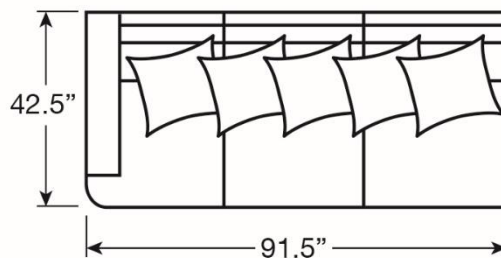

Overall: 27.5W x 42.5D x 34H

Seat: 17H Inside: 27.5W x 24.5D

(2) 20" Lux Down Throw Pillows

Standard Features: Ultra Down Seat Cushions and Blend Down Back Cushions

LEXINGTON
HOME BRANDS

As Shown:

Also Available:

-51CR

-52L

-52R

-53RCR

-51A

-53R

-56L

-53L