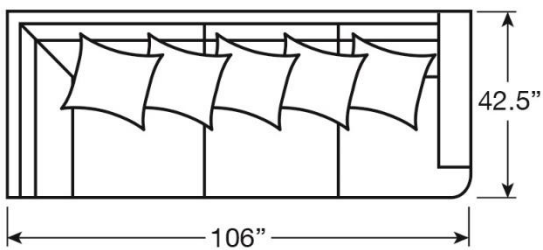

Overall: 27.5W x 42.5D x 34H

Seat: 17H Inside: 27.5W x 24.5D

(2) 20" Lux Down Throw Pillows

Standard Features: Ultra Down Seat Cushions and Blend Down Back Cushions

LEXINGTON
HOME BRANDS

As Shown:

Also Available:

-51CR

-52L

-52R

-53RCR

-51A

-53R

-56L

-53L