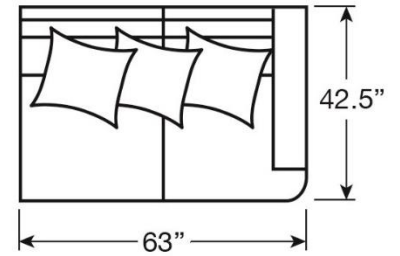

Overall: 27.5W x 42.5D x 34H

Seat: 17H Inside: 27.5W x 24.5D

(2) 20" Lux Down Throw Pillows

Standard Features: Ultra Down Seat Cushions and Blend Down Back Cushions

LEXINGTON
HOME BRANDS

As Shown:

Also Available:

-51CR

-52L

-52R

-53RCR

-51A

-53R

-56L

-53L