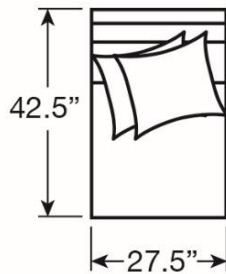

Overall: 27.5W x 42.5D x 34H

Seat: 17H Inside: 27.5W x 24.5D

(2) 20" Lux Down Throw Pillows

Standard Features: Ultra Down Seat Cushions and Blend Down Back Cushions

LEXINGTON
HOME BRANDS

As Shown:

Also Available:

-51CR

-52L

-52R

-53RCR

-51A

-53R

-56L

-53L