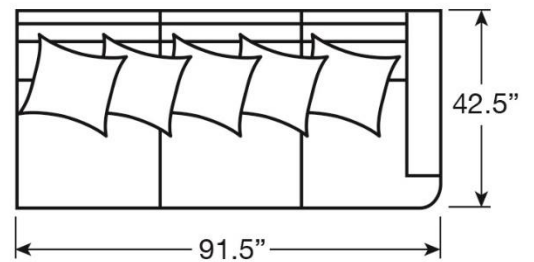

Overall: 27.5W x 42.5D x 34H

Seat: 17H Inside: 27.5W x 24.5D

(2) 20" Lux Down Throw Pillows

Standard Features: Ultra Down Seat Cushions and Blend Down Back Cushions

LEXINGTON
HOME BRANDS

As Shown:

Also Available:

-51CR

-52L

-52R

-53RCR

-51A

-53R

-56L

-53L