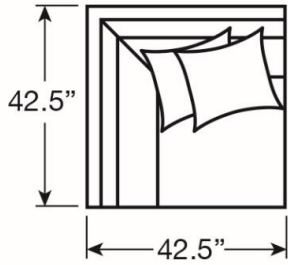

Overall: 27.5W x 42.5D x 34H

Seat: 17H Inside: 27.5W x 24.5D

(2) 20" Lux Down Throw Pillows

Standard Features: Ultra Down Seat Cushions and Blend Down Back Cushions

LEXINGTON
HOME BRANDS

As Shown:

Also Available:

-51CR

-52L

-52R

-53RCR

-51A

-53R

-56L

-53L