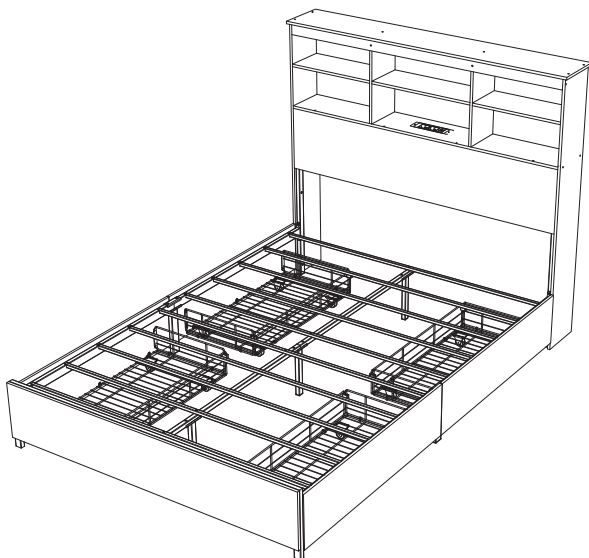

Item Description: Bed Frame