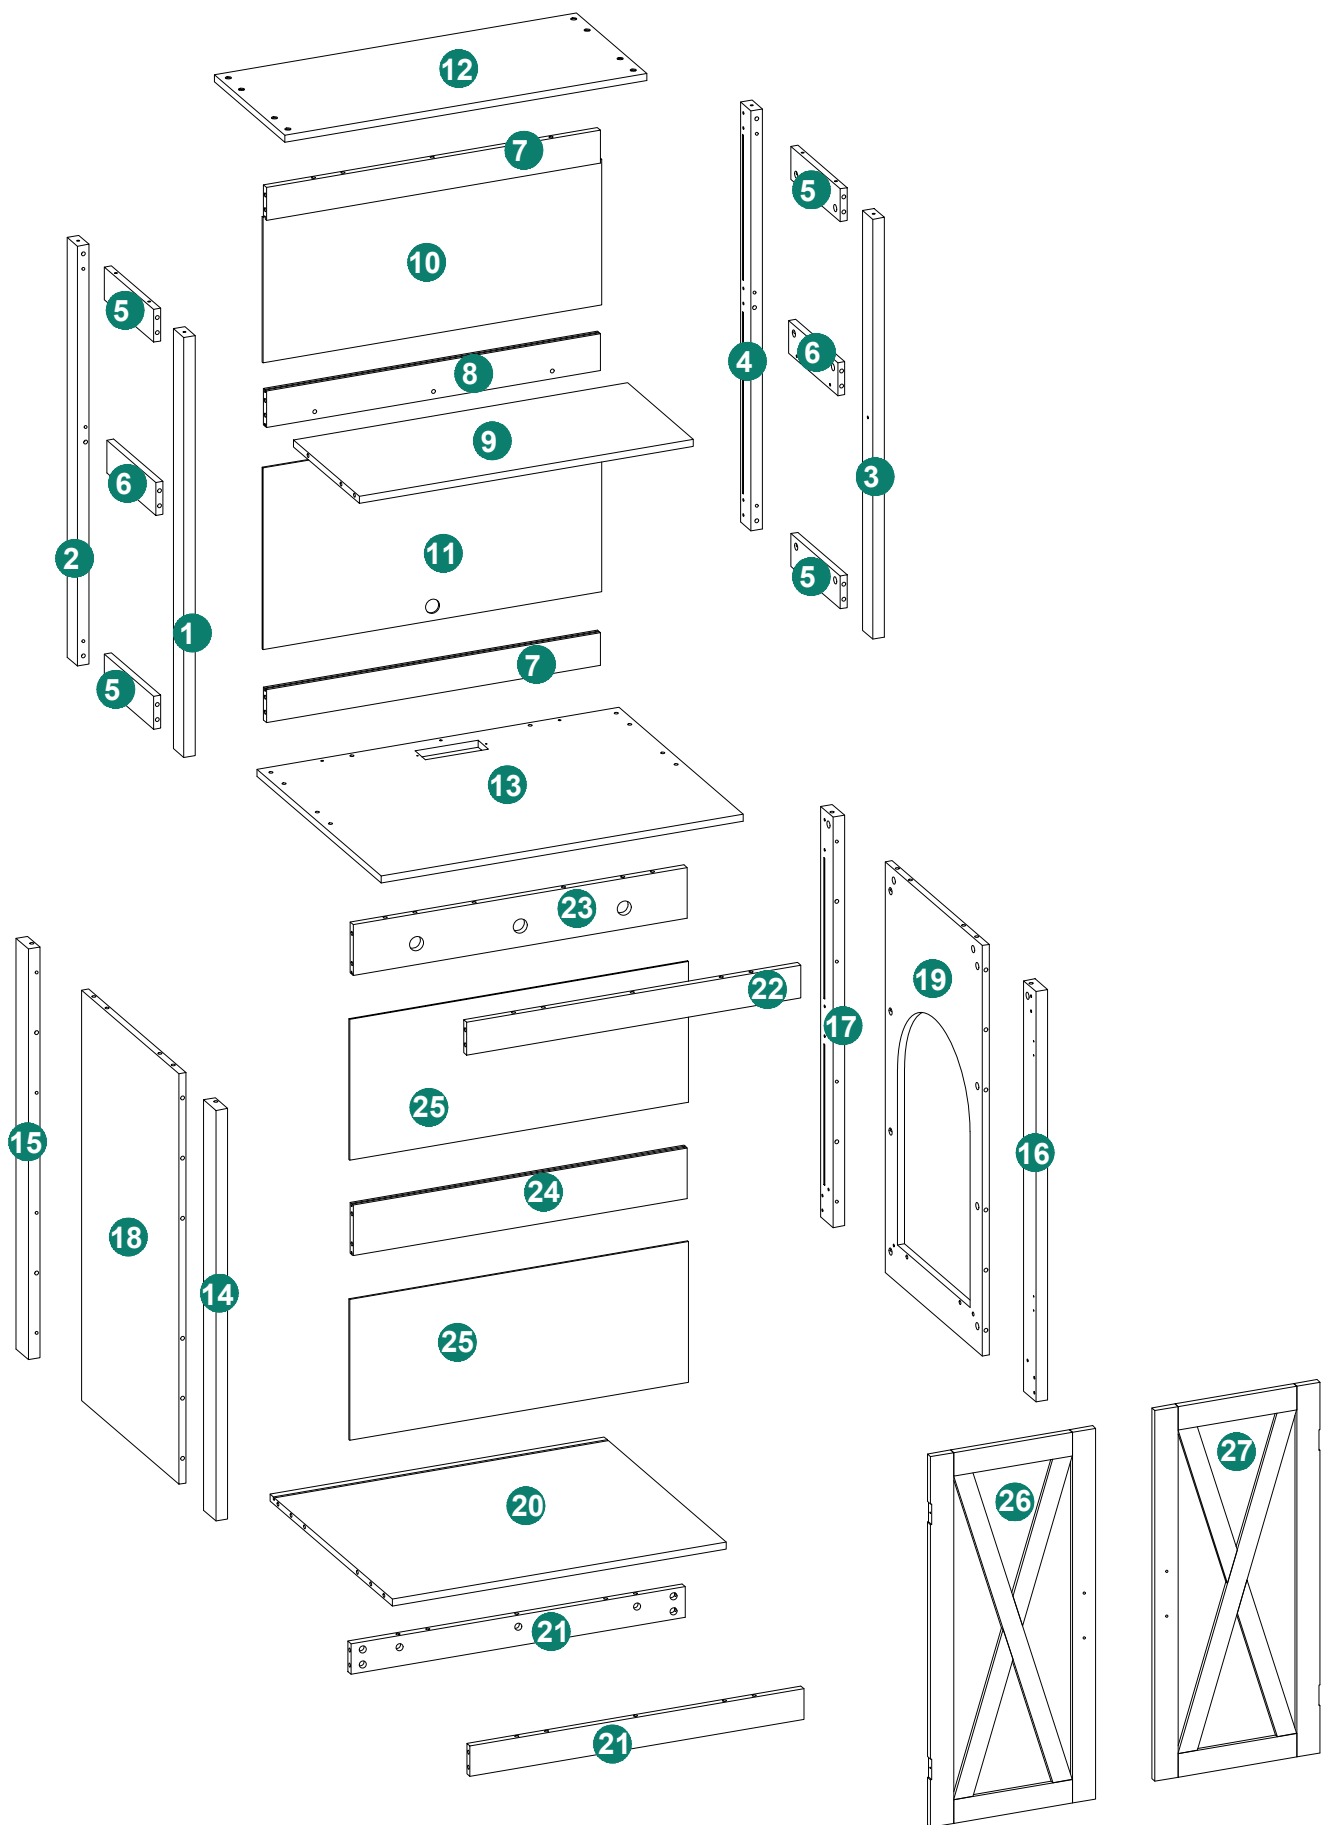

Recommended installers: 2

Put a carpet on the floor before unpacking

Estimate installation time: 120 minutes

Hardware: (The number after "+" indicates the quantities of spare screws)

Item No.	Reference Image	Qty.	Item No.	Reference Image	Qty.
A	 Ø6x35mm	101+10 PCS	H	 M3x14mm	24+2 PCS
B	 Ø15x12mm	101+10 PCS	I		4PCS
C	 Ø8x30mm	40+4 PCS	J		2sets
D		2sets	K	 M3x17mm	20+2 PCS
E	 M6.8x48mm	19+1 PCS	L		16 PCS
F		70 PCS	M		1PC
G		2sets	N	 M3.5x14mm	2PCS

Item No.	Reference Image	Qty.
		1PC

Item No.	Reference Image	Qty.	Item No.	Reference Image	Qty.
1		X 1	8		X 1
2		X 1	9		X 1
3		X 1	10		X 1
4		X 1	11		X 1
5		X 4	12		X 1
6		X 2	13		X 1
7		X 2	14		X 1

Item No.	Reference Image	Qty.
15		X 1
16		X 1
17		X 1
18		X 1
19		X 1
20		X 1
21		X 2

Item No.	Reference Image	Qty.
22		X 1
23		X 1
24		X 1
25		X 2
26		X 1
27		X 1

1

A 26PCS

1 1PC

2 1PC

3 1PC

4 1PC

2