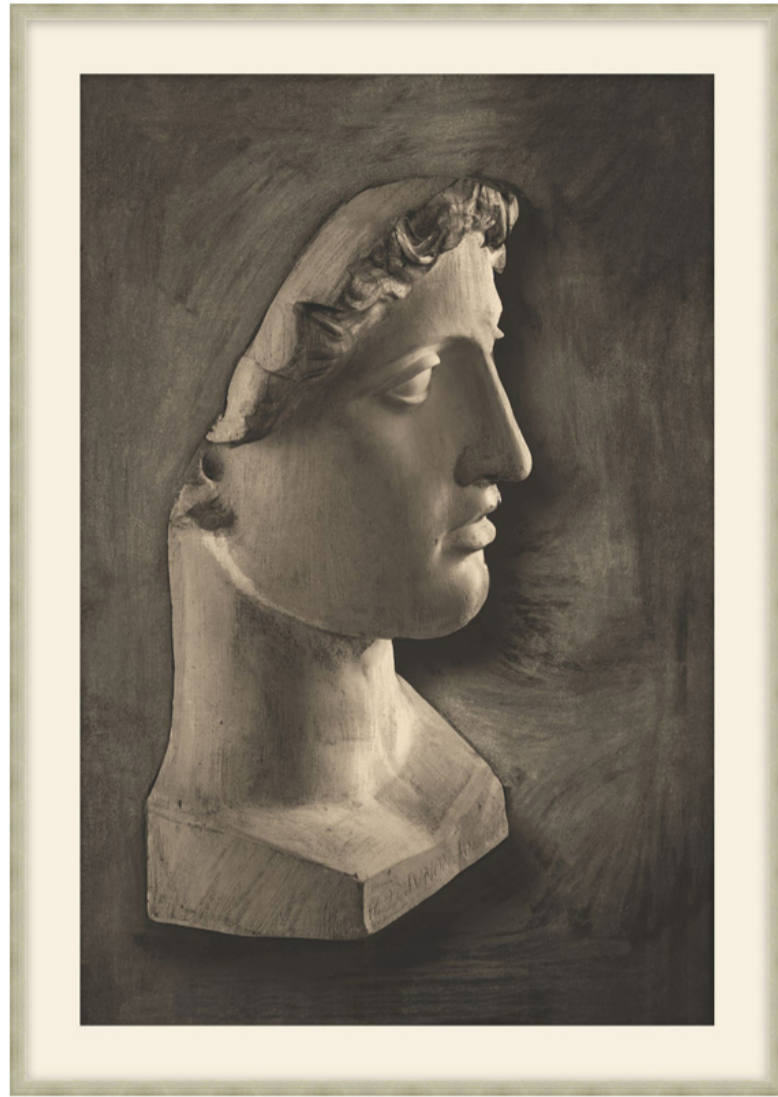

# THEODORE ALEXANDER

## Roman Profile 4

D3128S62542-5114

Wood Frame

Textured Paper - Floated Deckled

M4 - Warm White Smooth + White Core Width:2.5"

W 15½ x D 1¼ x H 19½ inches

Material(s):

Collection: Art by TA

Style: Modern / Formal Modern

Type: Décor / Wall Art