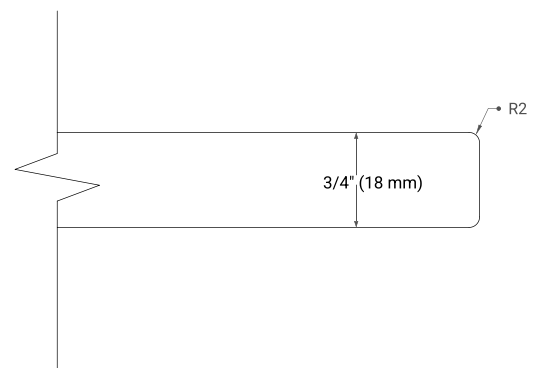

43" RIGHT RECTANGLE SINK COUNTERTOP WITH 0.75 IN. THICKNESS

OVERALL DIMENSIONS

43" W x 22" D x 0.75" H

COUNTERTOP OPTIONS

Carrara Marble

FEATURES

- Solid countertop with mitered edges & seams
- Undermount white rectangular sink
- Pre-drilled for 8" widespread faucet

INCLUDED

- Countertop
- Matching Backsplash
- Rectangle Sink

COUNTERTOP PLAN VIEW

EDGE SIDE VIEW

THREE DIMENSIONAL COUNTERTOP VIEW