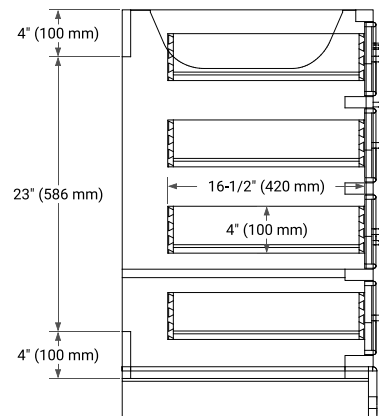

42" RIGHT OFFSET CABINET

BASE CABINET DIMENSIONS

42" W x 21.5" D x 34.5" H

FEATURES

- Solid wood frame & plywood panels
- Dovetail drawers and joints
- Soft closing doors & drawers

HARDWARE FINISHES*

Brushed Nickel Satin Brass Matte Black Polished Chrome

43" RIGHT RECTANGLE SINK COUNTERTOP WITH 0.75 IN. THICKNESS

OVERALL DIMENSIONS

43" W x 22" D x 0.75" H

COUNTERTOP OPTIONS

Carrara Marble

FEATURES

- Solid countertop with mitered edges & seams
- Undermount white rectangular sink
- Pre-drilled for 8" widespread faucet

INCLUDED

- Countertop
- Matching Backsplash
- Rectangle Sink

COUNTERTOP PLAN VIEW

EDGE SIDE VIEW

THREE DIMENSIONAL COUNTERTOP VIEW