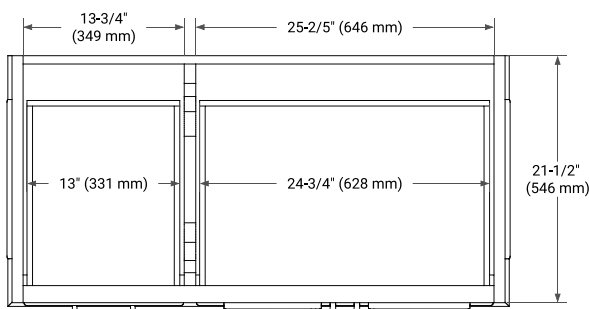

42" RIGHT OFFSET CABINET

BASE CABINET DIMENSIONS

42" W x 21.5" D x 34.5" H

FEATURES

- Solid wood frame & plywood panels
- Dovetail drawers and joints
- Soft closing doors & drawers

HARDWARE FINISHES*

Brushed Nickel Satin Brass Matte Black Polished Chrome

43" RIGHT RECTANGLE SINK COUNTERTOP WITH 0.75 IN. THICKNESS

OVERALL DIMENSIONS

43" W x 22" D x 0.75" H

COUNTERTOP OPTIONS

Carrara Marble

FEATURES

- Solid countertop with mitered edges & seams
- Undermount white rectangular sink
- Pre-drilled for 8" widespread faucet

INCLUDED

- Countertop
- Matching Backsplash
- Rectangle Sink

COUNTERTOP PLAN VIEW

EDGE SIDE VIEW

THREE DIMENSIONAL COUNTERTOP VIEW