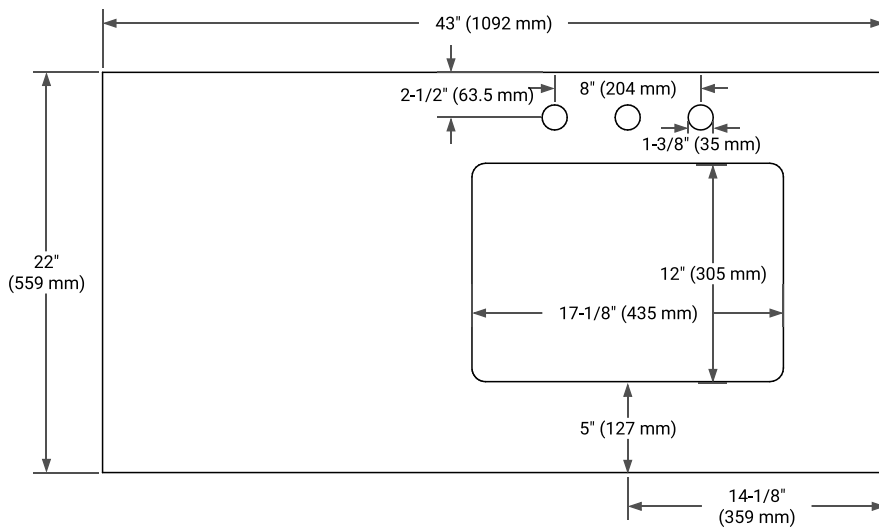

42" RIGHT OFFSET CABINET

BASE CABINET DIMENSIONS

42" W x 21.5" D x 34.5" H

FEATURES

- Solid wood frame & plywood panels
- Dovetail drawers and joints
- Soft closing doors & drawers

HARDWARE FINISHES*

Brushed Nickel Satin Brass Matte Black Polished Chrome

43" RIGHT RECTANGLE SINK COUNTERTOP WITH 0.75 IN. THICKNESS

OVERALL DIMENSIONS

43" W x 22" D x 0.75" H

COUNTERTOP OPTIONS

Carrara Marble

FEATURES

- Solid countertop with mitered edges & seams
- Undermount white rectangular sink
- Pre-drilled for 8" widespread faucet

INCLUDED

- Countertop
- Matching Backsplash
- Rectangle Sink

COUNTERTOP PLAN VIEW

EDGE SIDE VIEW

THREE DIMENSIONAL COUNTERTOP VIEW