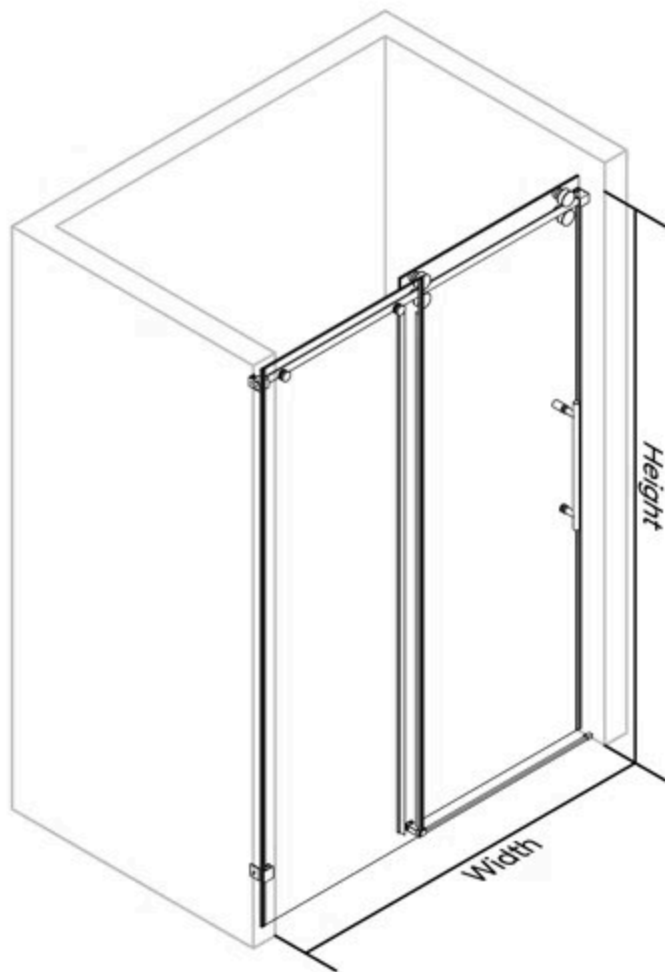

Cozy

Glass Top to
Wall Mount Height

Minimum
Threshold Depth

Width	48" / 54" / 60" / 66" / 72" / 76" / 78"
Height	60" / 66" / 72" / 76" / 79"

Width Adjustment

5" total range
(-4" / +1" from nominal)