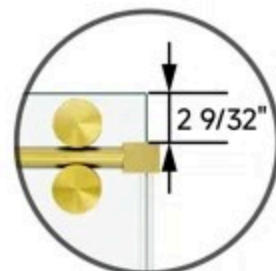

Cozy

Glass Top to
Wall Mount Height

Minimum
Threshold Depth

Width	48" / 54" / 60" / 66" / 72" / 76" / 78"
Height	60" / 66" / 72" / 76" / 79"

Width Adjustment

5" total range
(-4" / +1" from nominal)