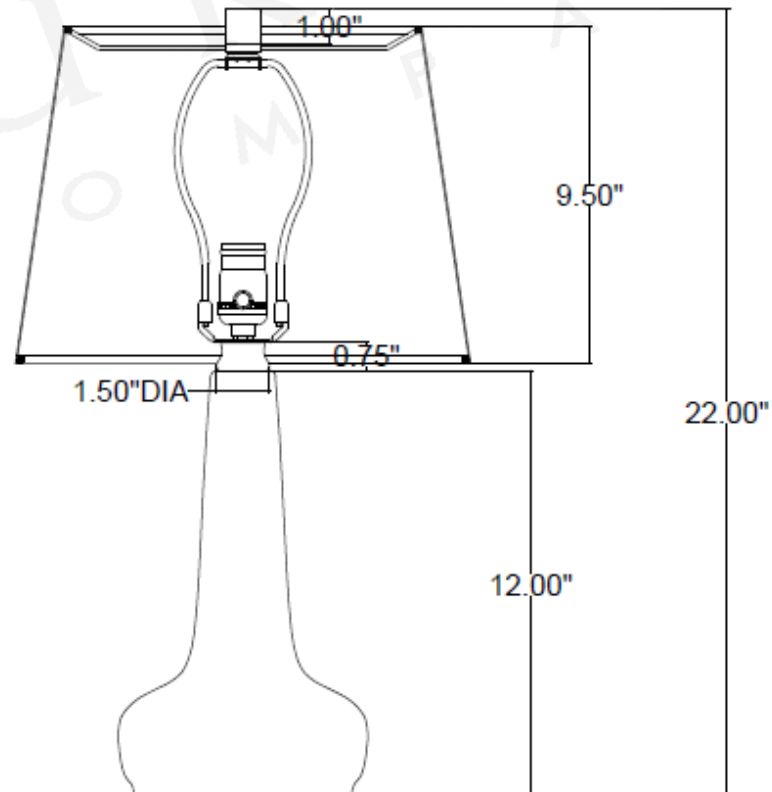

ITEM: 6000-1063

Overall Dimensions

Height: 22"

Diameter: 12.75"

TOP VIEW

FRONT VIEW