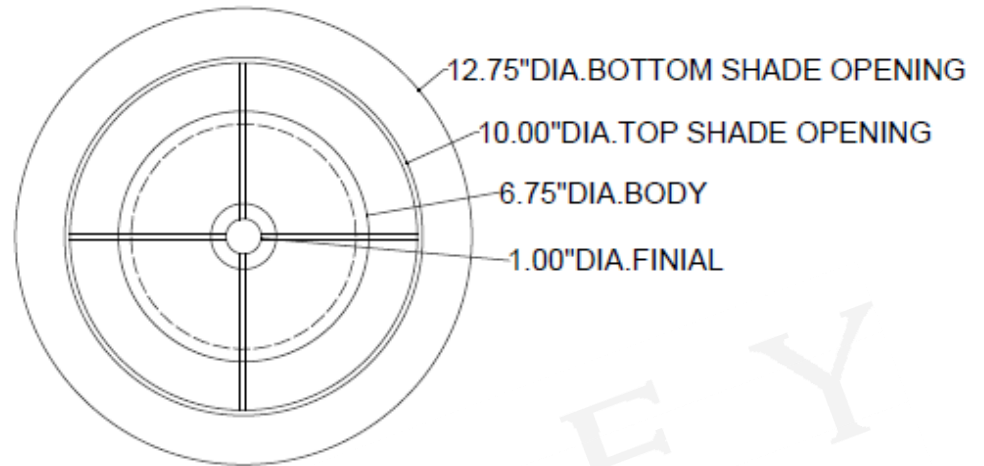

ITEM: 6000-1063

Overall Dimensions

Height: 22"

Diameter: 12.75"

TOP VIEW

FRONT VIEW